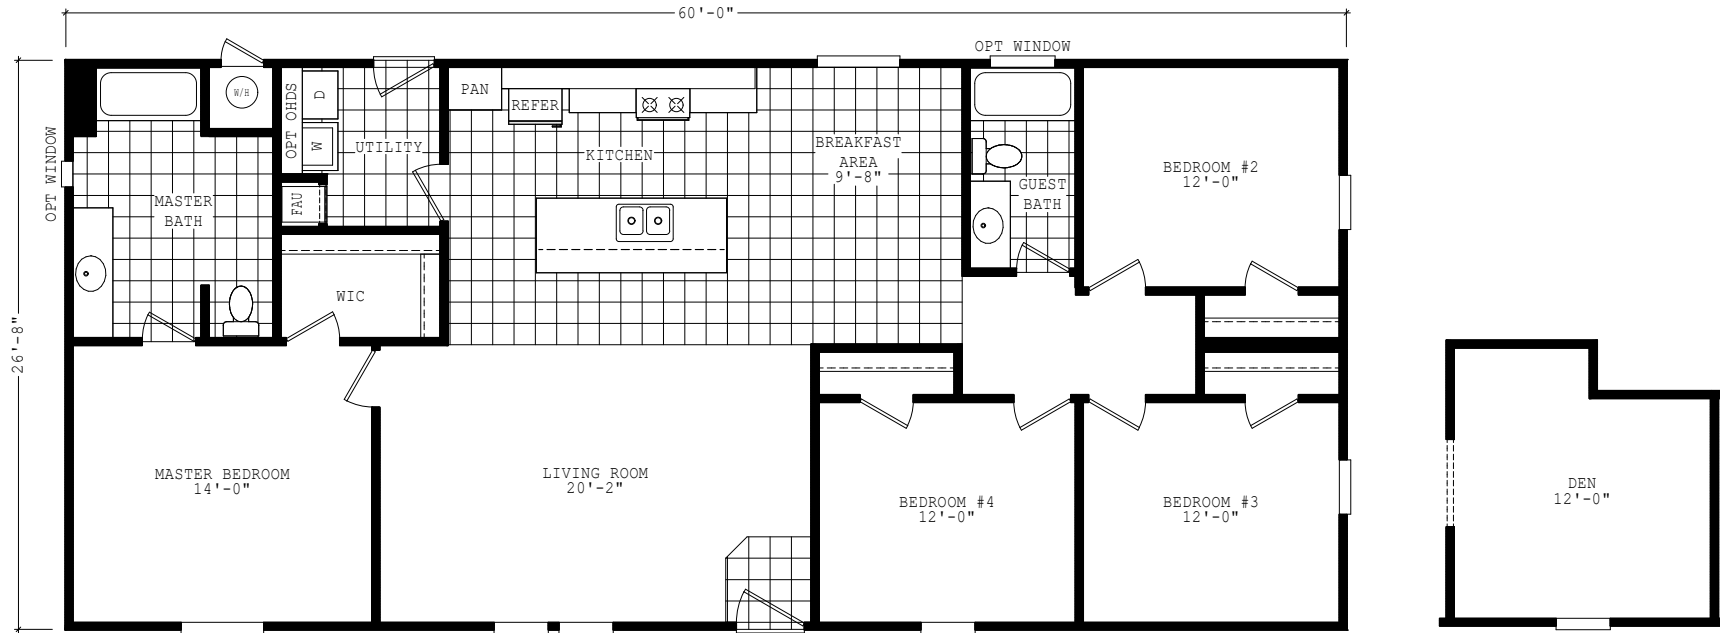

Abana

Liberty Series

1,600 SQ. FT. (Approximate) 4 Bedroom, 2 Bath

Last Updated: 4-25-24

OPT DEN

DOOR SIDE ELEVATION

FRONT ELEVATION

REAR ELEVATION

OFFDOOR SIDE ELEVATION

18-28604A ELEVATIONS

THE HOME OUTLET
890 N. Arizona Ave.
Chandler, AZ 85225

TheHomeOutletAZ.com | 1-800-965-5401

IMPORTANT: Alta Cima Corp reserves the right to modify, cancel or substitute products or features of this event at any time without prior notice or obligation. Pictures and other promotional materials are representative and may depict or contain floor plans, square footages, elevations, options, upgrades, extra design features, decorations, floor coverings, specialty light fixtures, custom paint and wall coverings, window treatments, landscaping, sound and alarm systems, furnishings, appliances, and other designer/decorator features and amenities that are not included as part of the home and/or may not be available at all locations. Home, pricing and community information is subject to change, and homes to prior sale, at any time without notice or obligation. ©2020 Alta Cima Corp. All rights reserved.