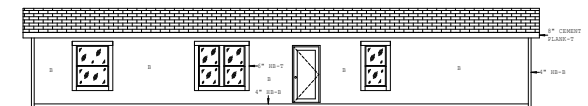

Abana

Liberty Series

1,600 SQ. FT. (Approximate) 4 Bedroom, 2 Bath

Last Updated: 4-25-24

OPT DEN

DOOR SIDE ELEVATION

FRONT ELEVATION

REAR ELEVATION

OFFDOOR SIDE ELEVATION

18-28604A ELEVATIONS

THE HOME OUTLET
890 N. Arizona Ave.
Chandler, AZ 85225

TheHomeOutletAZ.com | 1-800-965-5401

IMPORTANT: Alta Cima Corp reserves the right to modify, cancel or substitute products or features of this event at any time without prior notice or obligation. Pictures and other promotional materials are representative and may depict or contain floor plans, square footages, elevations, options, upgrades, extra design features, decorations, floor coverings, specialty light fixtures, custom paint and wall coverings, window treatments, landscaping, sound and alarm systems, furnishings, appliances, and other designer/decorator features and amenities that are not included as part of the home and/or may not be available at all locations. Home, pricing and community information is subject to change, and homes to prior sale, at any time without notice or obligation. ©2020 Alta Cima Corp. All rights reserved.