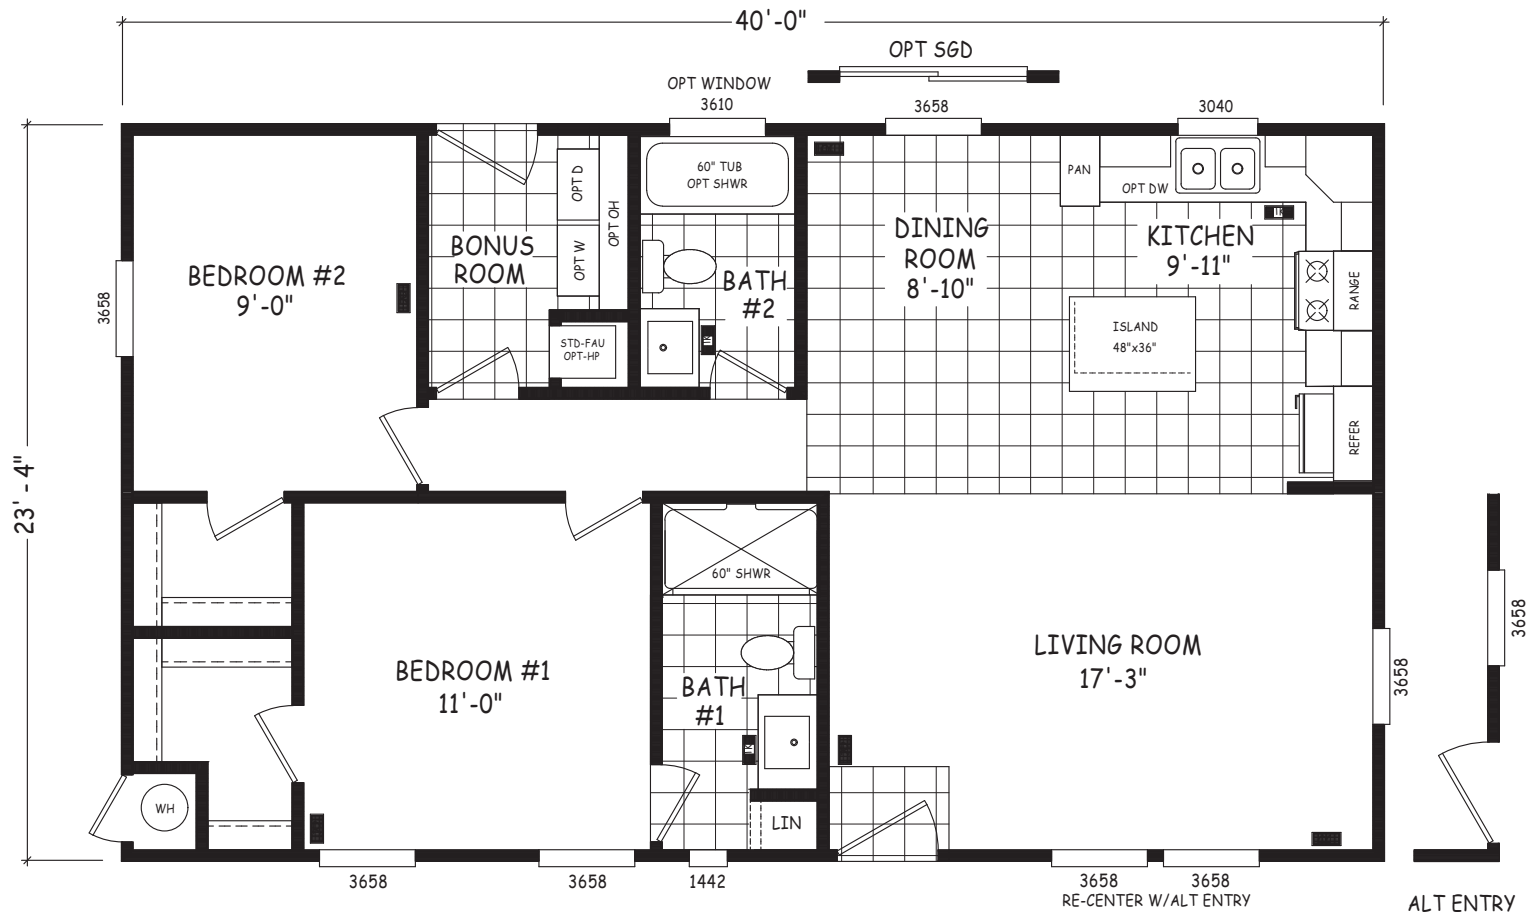

# Acker

Edge Series

934 SQ. FT. (Approximate) 2 Bedroom, 2 Bath

Last Updated: 8-22-22

**THE HOME OUTLET**  
890 N. Arizona Ave.  
Chandler, AZ 85225

**TheHomeOutletAZ.com | 1-800-965-5401**

**IMPORTANT:** Alta Cima Corp reserves the right to modify, cancel or substitute products or features of this event at any time without prior notice or obligation. Pictures and other promotional materials are representative and may depict or contain floor plans, square footages, elevations, options, upgrades, extra design features, decorations, floor coverings, specialty light fixtures, custom paint and wall coverings, window treatments, landscaping, sound and alarm systems, furnishings, appliances, and other designer/decorator features and amenities that are not included as part of the home and/or may not be available at all locations. Home, pricing and community information is subject to change, and homes to prior sale, at any time without notice or obligation. ©2020 Alta Cima Corp. All rights reserved.