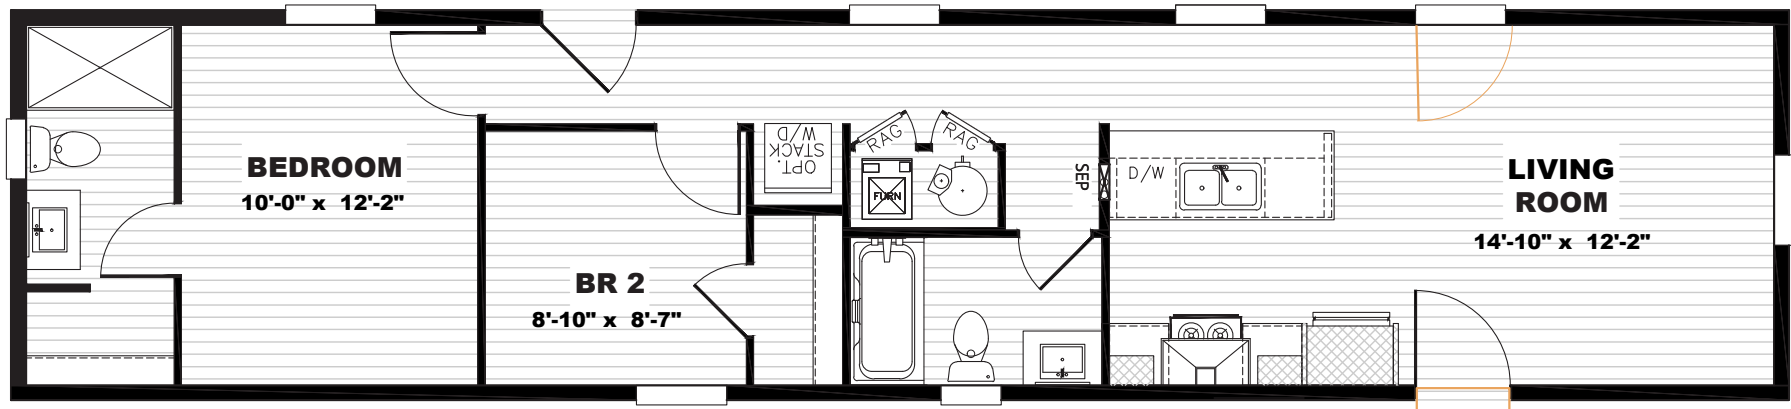

Alderley

Tempo Series - Single Section

790 SQ. FT. (Approximate) 2 Bedroom, 2 Bath

Last Updated: 7-10-22

 Alternate Door Location Available

THE HOME OUTLET
890 N. Arizona Ave.
Chandler, AZ 85225

TheHomeOutletAZ.com | 1-800-965-5401