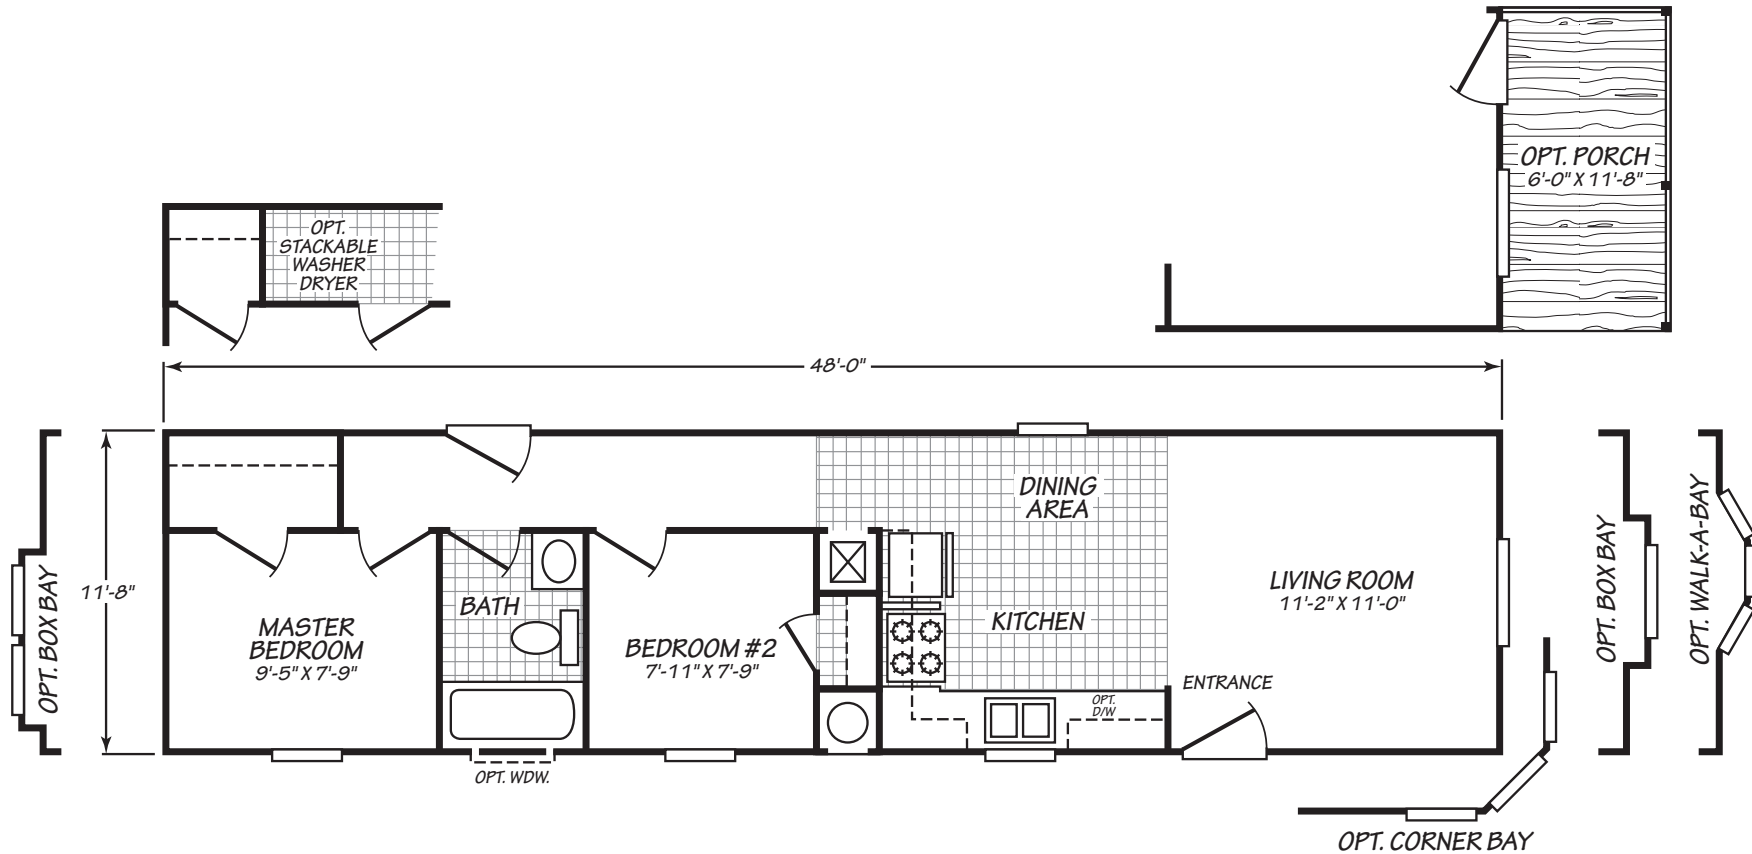

Aldridge

Canyon Lake Series

560 SQ. FT. (Approximate) 2 Bedroom, 1 Bath

Last Updated: 1-24-24

THE HOME OUTLET
890 N. Arizona Ave.
Chandler, AZ 85225

TheHomeOutletAZ.com | 1-800-965-5401

IMPORTANT: Alta Cima Corp reserves the right to modify, cancel or substitute products or features of this event at any time without prior notice or obligation. Pictures and other promotional materials are representative and may depict or contain floor plans, square footages, elevations, options, upgrades, extra design features, decorations, floor coverings, specialty light fixtures, custom paint and wall coverings, window treatments, landscaping, sound and alarm systems, furnishings, appliances, and other designer/decorator features and amenities that are not included as part of the home and/or may not be available at all locations. Home, pricing and community information is subject to change, and homes to prior sale, at any time without notice or obligation. ©2020 Alta Cima Corp. All rights reserved.