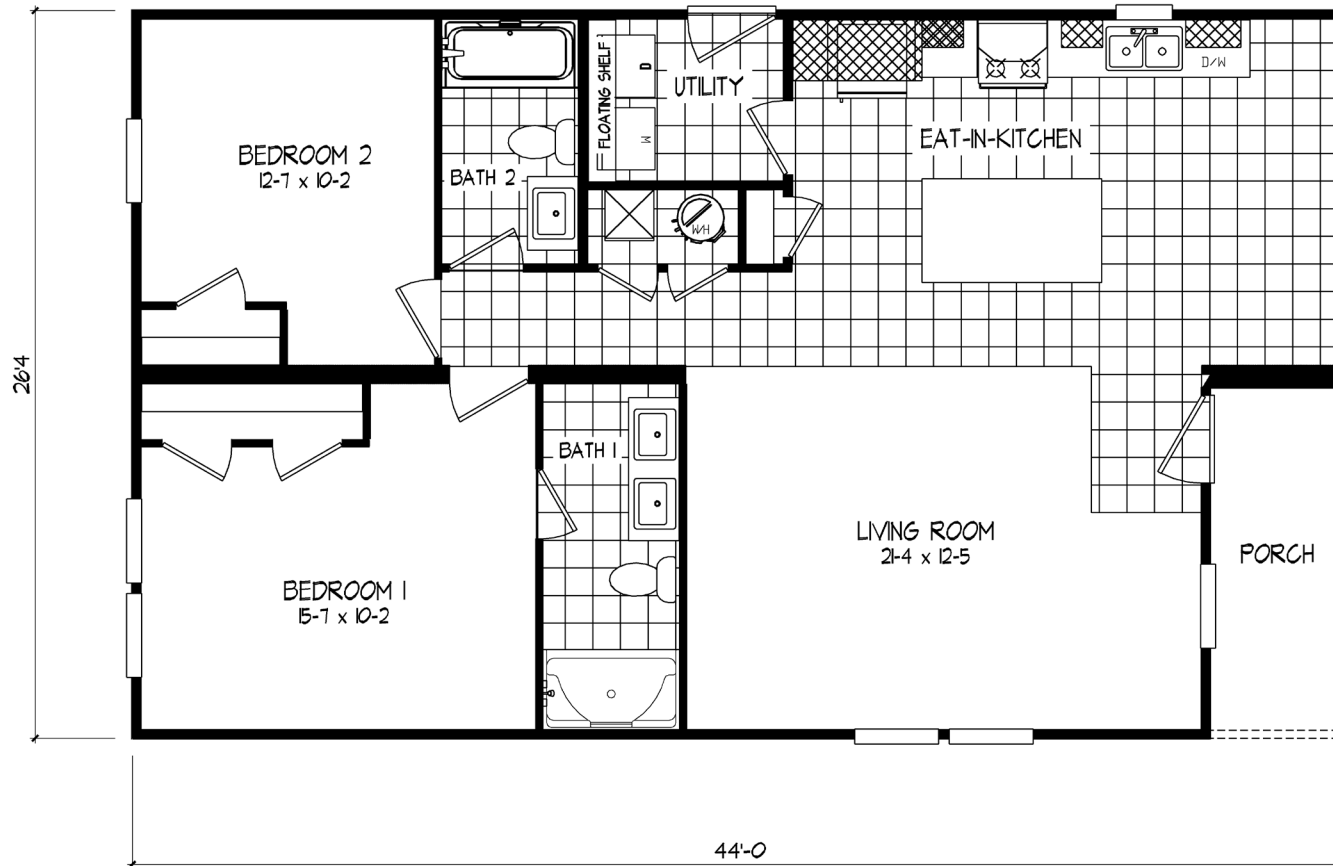

Allan

Tempo Porch Series - Multi Section

1093 SQ. FT. (Approximate) 2 Bedroom, 2 Bath

Last Updated: 2-25-25

THE HOME OUTLET
890 N. Arizona Ave.
Chandler, AZ 85225

TheHomeOutletAZ.com | 1-800-965-5401

IMPORTANT: Alta Cima Corp reserves the right to modify, cancel or substitute products or features of this event at any time without prior notice or obligation. Pictures and other promotional materials are representative and may depict or contain floor plans, square footages, elevations, options, upgrades, extra design features, decorations, floor coverings, specialty light fixtures, custom paint and wall coverings, window treatments, landscaping, sound and alarm systems, furnishings, appliances, and other designer/decorator features and amenities that are not included as part of the home and/or may not be available at all locations. Home, pricing and community information is subject to change, and homes to prior sale, at any time without notice or obligation. ©2020 Alta Cima Corp. All rights reserved.