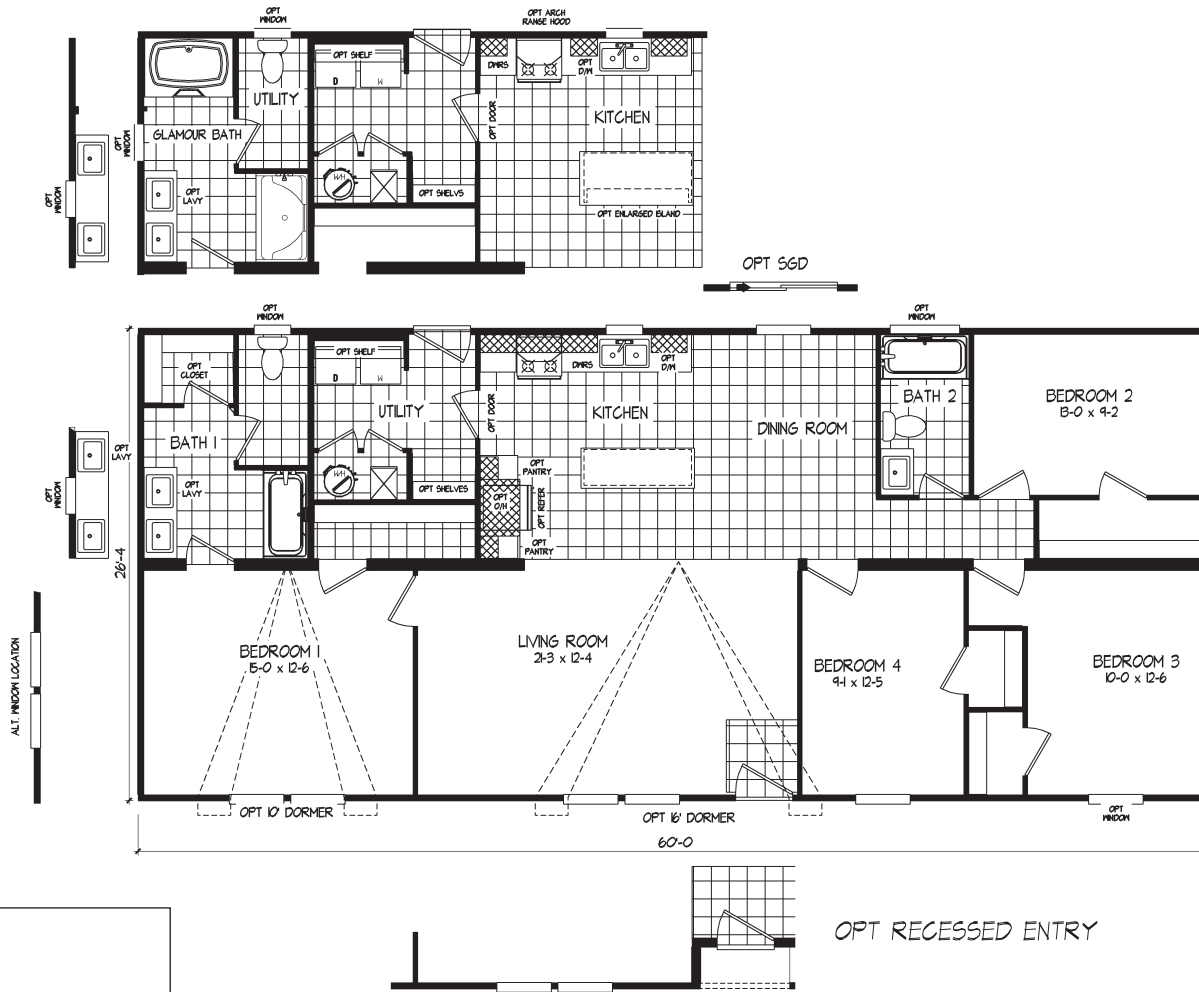

# Altus

Copper Ridge Series

1,580 SQ. FT. (Approximate) 4 Bedroom, 2 Bath

Last Updated: 5-13-26

**THE HOME OUTLET**  
890 N. Arizona Ave.  
Chandler, AZ 85225

**TheHomeOutletAZ.com | 1-800-965-5401**

**IMPORTANT:** Alta Cima Corp reserves the right to modify, cancel or substitute products or features of this event at any time without prior notice or obligation. Pictures and other promotional materials are representative and may depict or contain floor plans, square footages, elevations, options, upgrades, extra design features, decorations, floor coverings, specialty light fixtures, custom paint and wall coverings, window treatments, landscaping, sound and alarm systems, furnishings, appliances, and other designer/decorator features and amenities that are not included as part of the home and/or may not be available at all locations. Home, pricing and community information is subject to change, and homes to prior sale, at any time without notice or obligation. ©2020 Alta Cima Corp. All rights reserved.