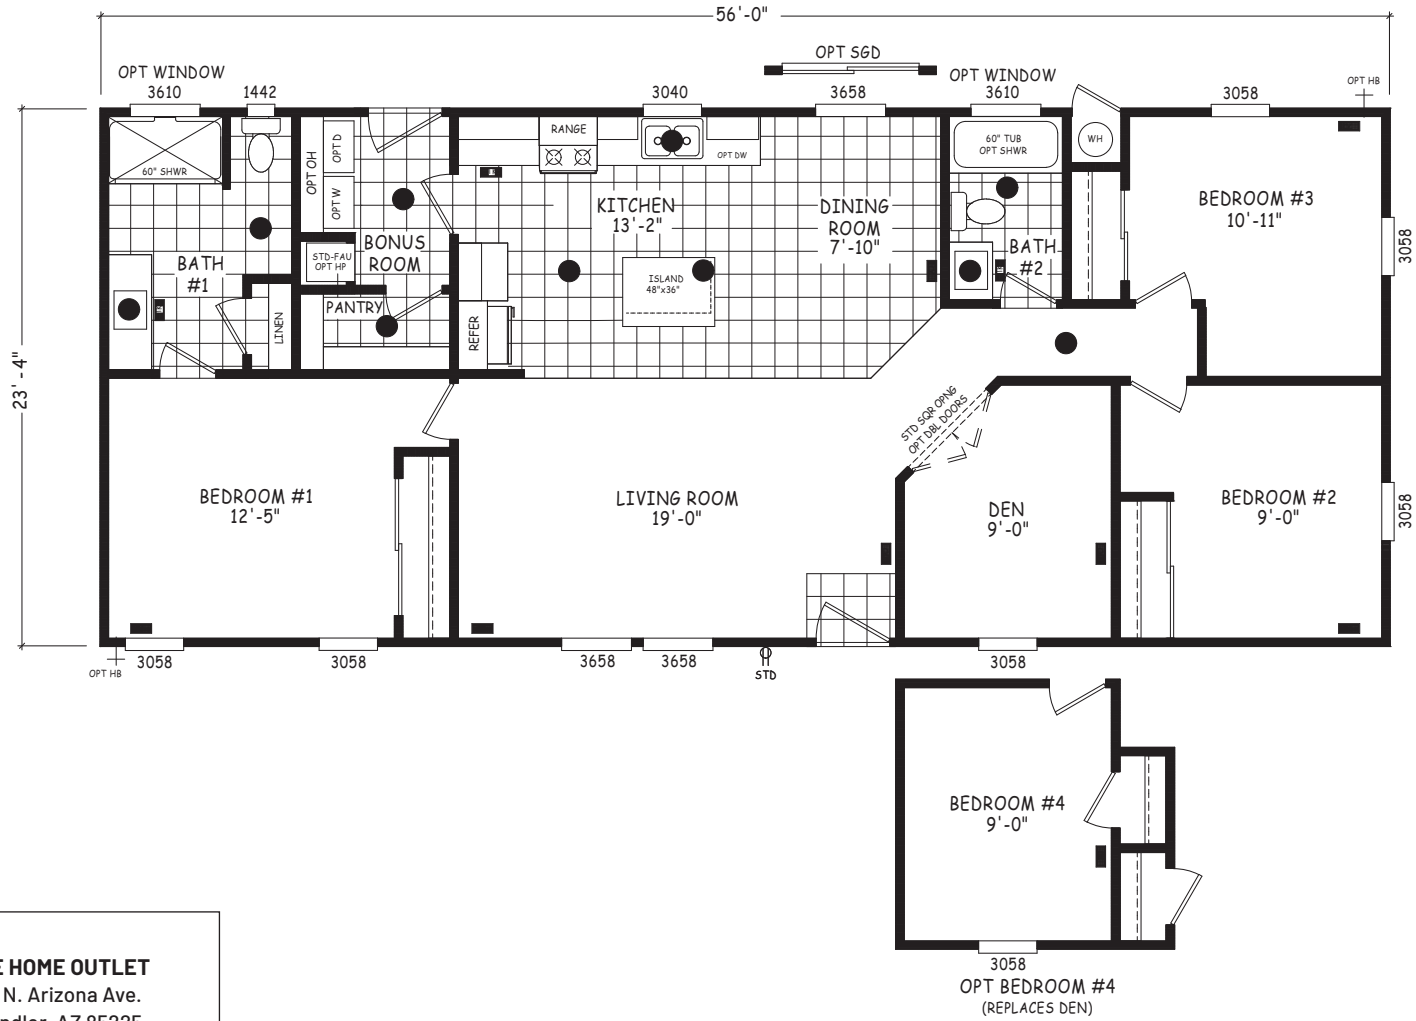

# Arlee

Edge Series

1,307 SQ. FT. (Approximate) 3 Bedroom, 2 Bath

Last Updated: 11-12-24

**THE HOME OUTLET**  
890 N. Arizona Ave.  
Chandler, AZ 85225

**TheHomeOutletAZ.com | 1-800-965-5401**

**IMPORTANT:** Alta Cima Corp reserves the right to modify, cancel or substitute products or features of this event at any time without prior notice or obligation. Pictures and other promotional materials are representative and may depict or contain floor plans, square footages, elevations, options, upgrades, extra design features, decorations, floor coverings, specialty light fixtures, custom paint and wall coverings, window treatments, landscaping, sound and alarm systems, furnishings, appliances, and other designer/decorator features and amenities that are not included as part of the home and/or may not be available at all locations. Home, pricing and community information is subject to change, and homes to prior sale, at any time without notice or obligation. ©2020 Alta Cima Corp. All rights reserved.