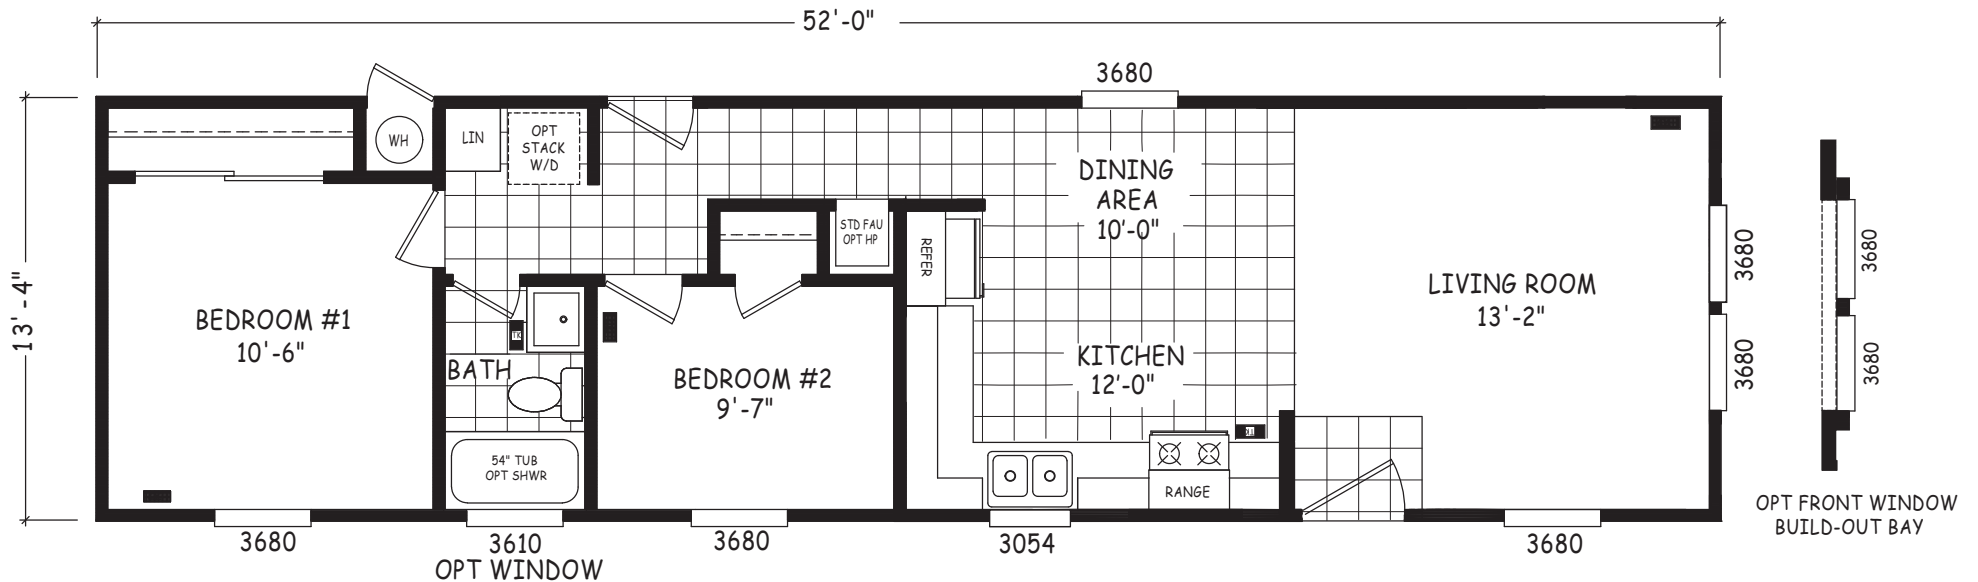

Arvada

Encore Single Wide Series

694 SQ. FT. (Approximate) 2 Bedroom, 2 Bath

Last Updated: 12-8-22

THE HOME OUTLET
890 N. Arizona Ave.
Chandler, AZ 85225

TheHomeOutletAZ.com | 1-800-965-5401

IMPORTANT: Alta Cima Corp reserves the right to modify, cancel or substitute products or features of this event at any time without prior notice or obligation. Pictures and other promotional materials are representative and may depict or contain floor plans, square footages, elevations, options, upgrades, extra design features, decorations, floor coverings, specialty light fixtures, custom paint and wall coverings, window treatments, landscaping, sound and alarm systems, furnishings, appliances, and other designer/decorator features and amenities that are not included as part of the home and/or may not be available at all locations. Home, pricing and community information is subject to change, and homes to prior sale, at any time without notice or obligation. ©2020 Alta Cima Corp. All rights reserved.