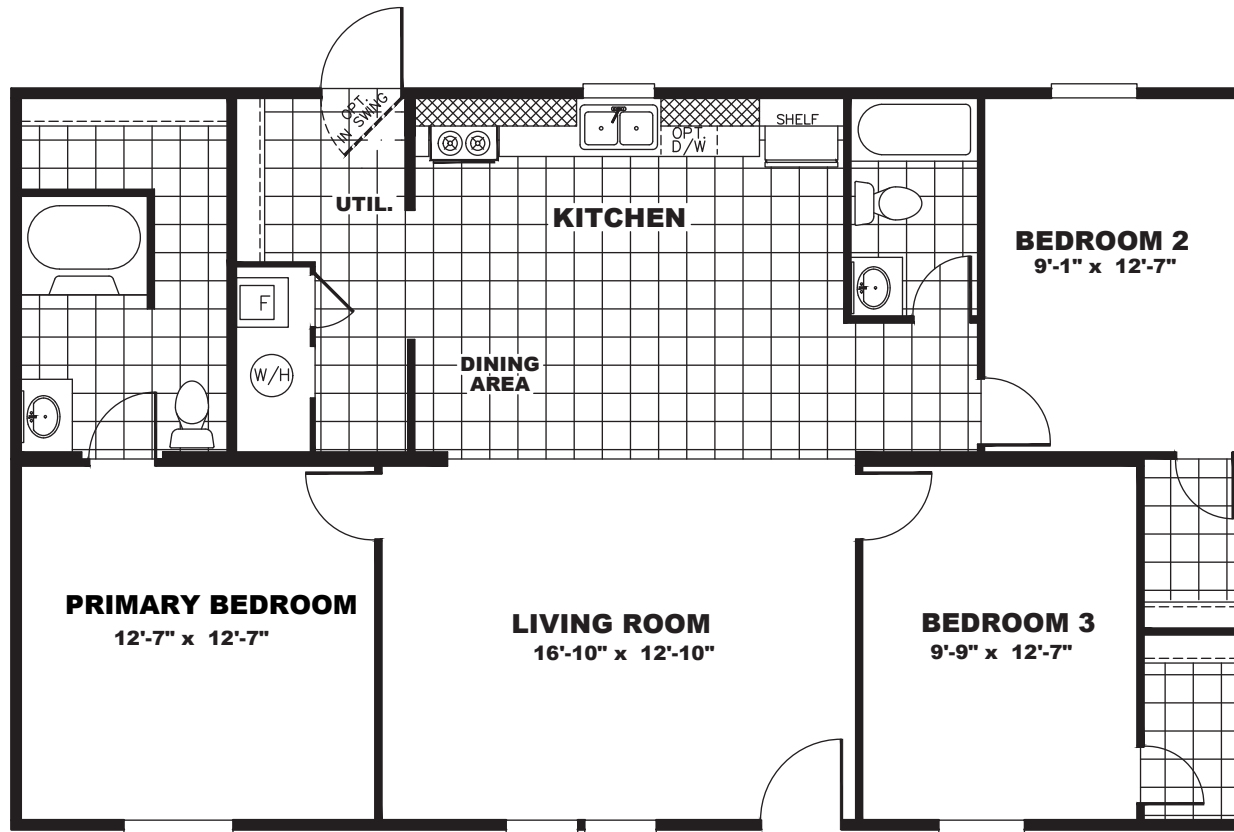

# Ashbury

TRU Homes Series - Multi Section

1,159 SQ. FT. (Approximate) 3 Bedroom, 2 Bath

Last Updated: 12-10-21

28' x 44' Excitement

**THE HOME OUTLET**  
890 N. Arizona Ave.  
Chandler, AZ 85225

**TheHomeOutletAZ.com | 1-800-965-5401**