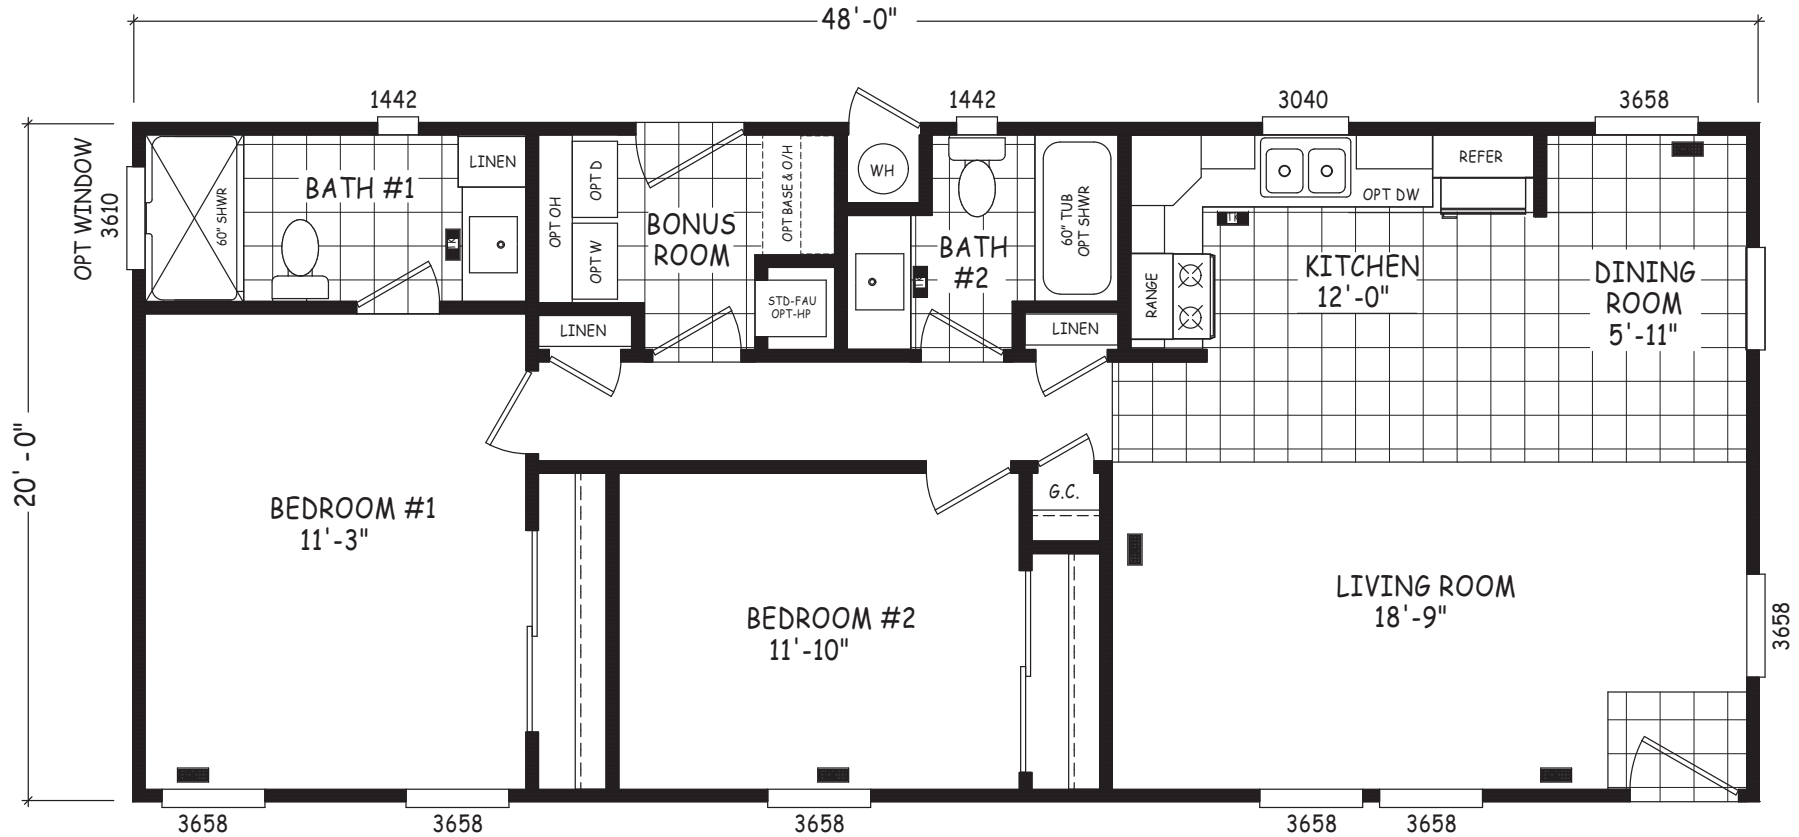

# Barmer

Edge Series

960 SQ. FT. (Approximate) 2 Bedroom, 2 Bath

Last Updated: 8-22-22

**THE HOME OUTLET**  
890 N. Arizona Ave.  
Chandler, AZ 85225

**TheHomeOutletAZ.com | 1-800-965-5401**

**IMPORTANT:** Alta Cima Corp reserves the right to modify, cancel or substitute products or features of this event at any time without prior notice or obligation. Pictures and other promotional materials are representative and may depict or contain floor plans, square footages, elevations, options, upgrades, extra design features, decorations, floor coverings, specialty light fixtures, custom paint and wall coverings, window treatments, landscaping, sound and alarm systems, furnishings, appliances, and other designer/decorator features and amenities that are not included as part of the home and/or may not be available at all locations. Home, pricing and community information is subject to change, and homes to prior sale, at any time without notice or obligation. ©2020 Alta Cima Corp. All rights reserved.