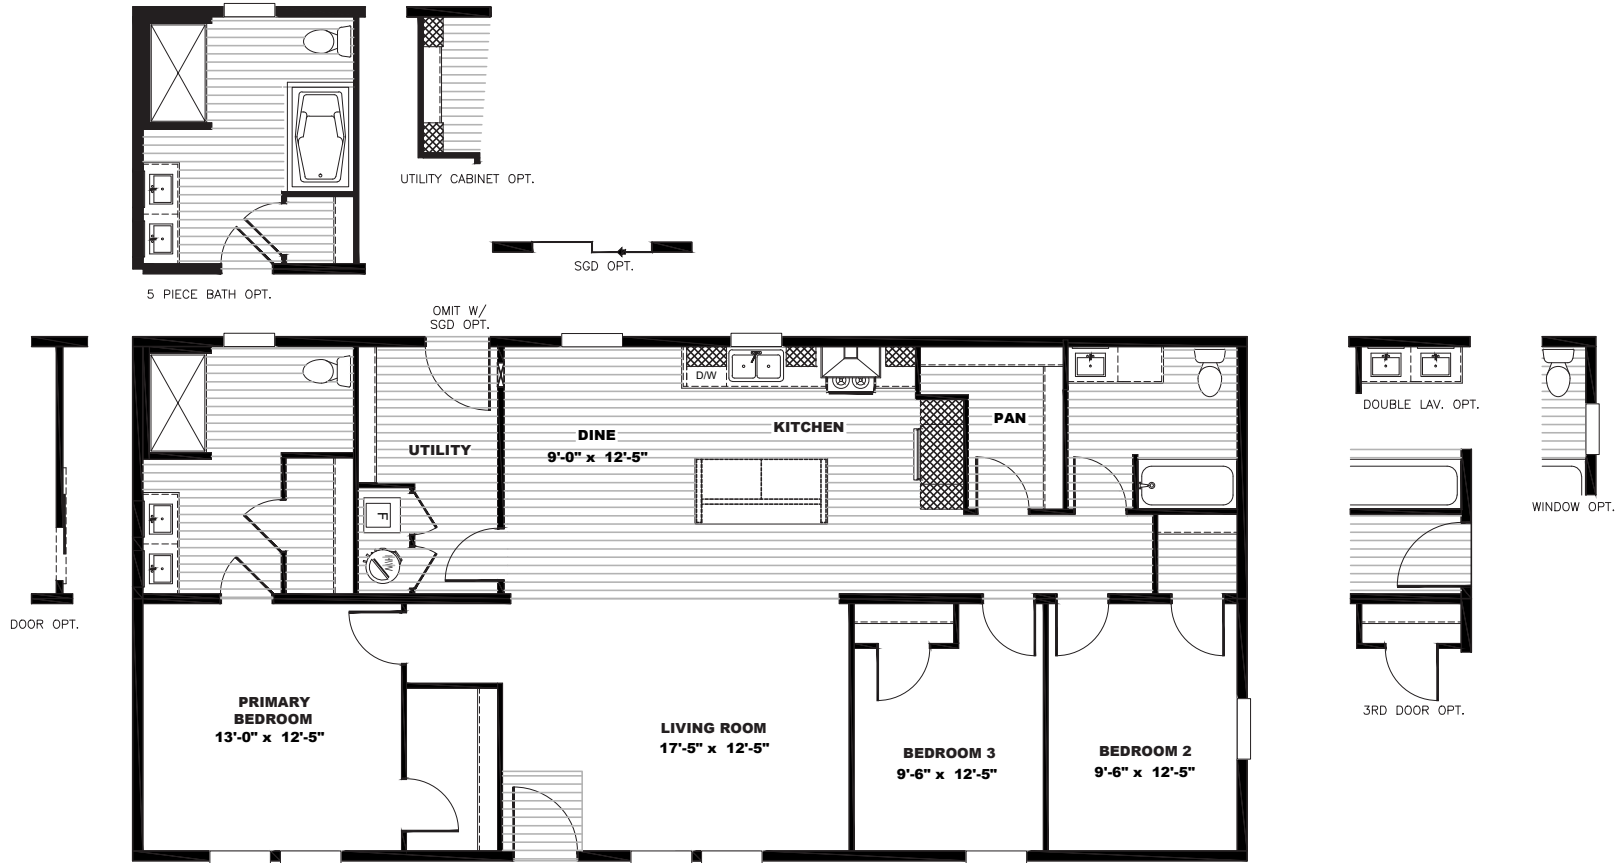

Barwick

Tempo Series - Multi Section

1,474 SQ. FT. (Approximate) 3 Bedroom, 2 Bath

Last Updated: 9-25-25

THE HOME OUTLET
890 N. Arizona Ave.
Chandler, AZ 85225

TheHomeOutletAZ.com | 1-800-965-5401

IMPORTANT: Alta Cima Corp reserves the right to modify, cancel or substitute products or features of this event at any time without prior notice or obligation. Pictures and other promotional materials are representative and may depict or contain floor plans, square footages, elevations, options, upgrades, extra design features, decorations, floor coverings, specialty light fixtures, custom paint and wall coverings, window treatments, landscaping, sound and alarm systems, furnishings, appliances, and other designer/decorator features and amenities that are not included as part of the home and/or may not be available at all locations. Home, pricing and community information is subject to change, and homes to prior sale, at any time without notice or obligation. ©2020 Alta Cima Corp. All rights reserved.