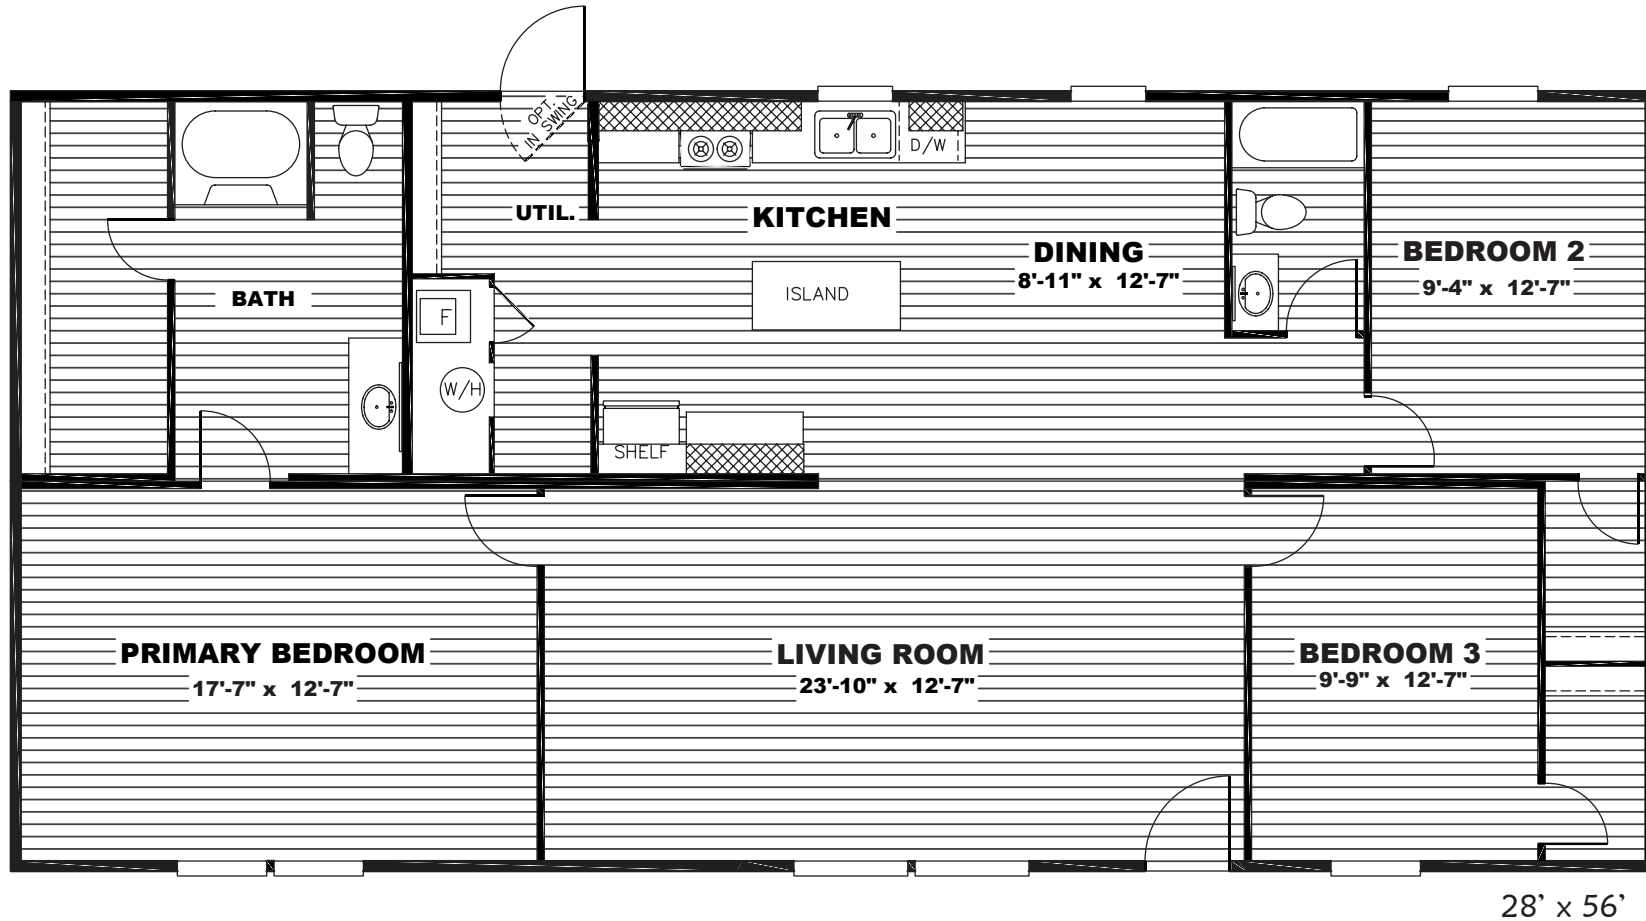

Beesley

TRU Homes Series - Multi Section

1,475 SQ. FT. (Approximate) 3 Bedroom, 2 Bath

Last Updated: 9-13-22

THE HOME OUTLET
890 N. Arizona Ave.
Chandler, AZ 85225

TheHomeOutletAZ.com | 1-800-965-5401

IMPORTANT: Alta Cima Corp reserves the right to modify, cancel or substitute products or features of this event at any time without prior notice or obligation. Pictures and other promotional materials are representative and may depict or contain floor plans, square footages, elevations, options, upgrades, extra design features, decorations, floor coverings, specialty light fixtures, custom paint and wall coverings, window treatments, landscaping, sound and alarm systems, furnishings, appliances, and other designer/decorator features and amenities that are not included as part of the home and/or may not be available at all locations. Home, pricing and community information is subject to change, and homes to prior sale, at any time without notice or obligation. ©2020 Alta Cima Corp. All rights reserved.