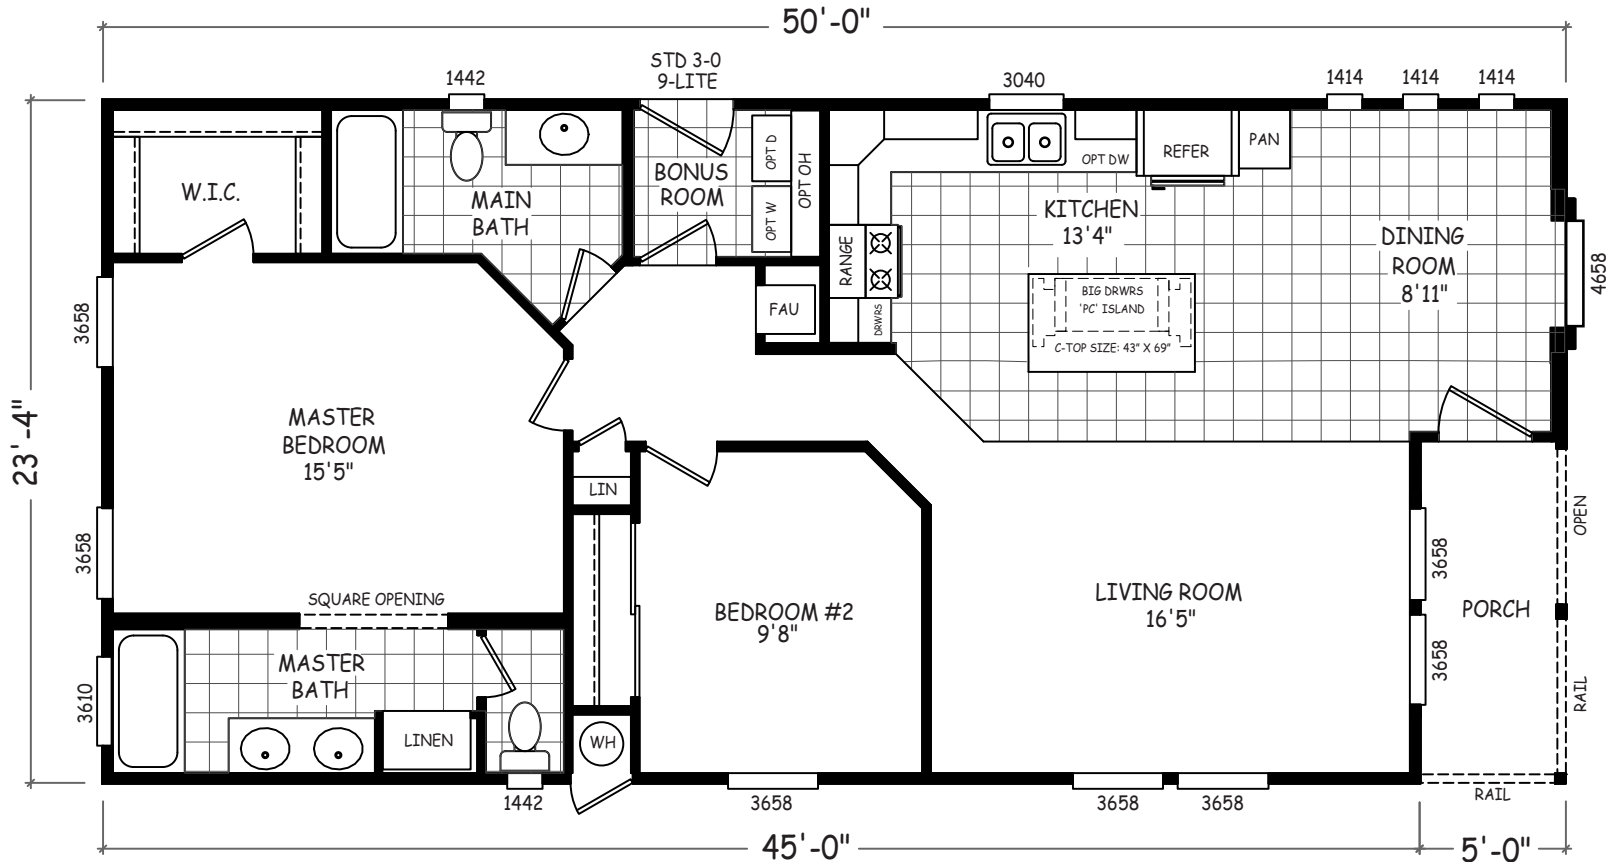

# Belcourt

Sedona Ridge Classic Series

1,167 SQ. FT. (Approximate) 2 Bedroom, 2 Bath

Last Updated: 2-2-23

**THE HOME OUTLET**  
890 N. Arizona Ave.  
Chandler, AZ 85225

**TheHomeOutletAZ.com | 1-800-965-5401**