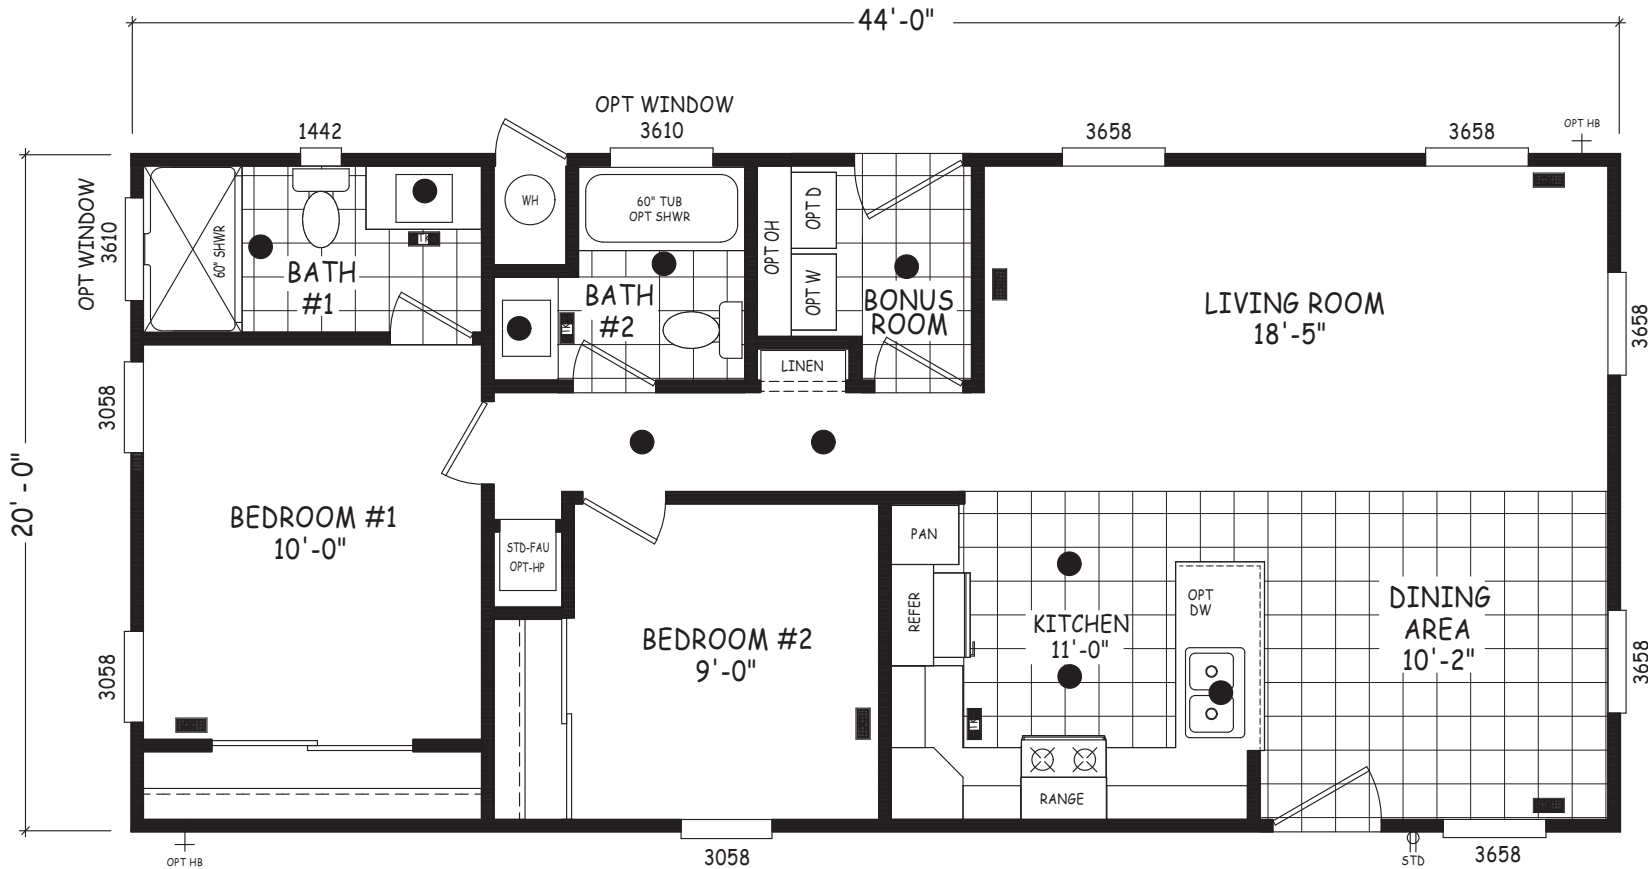

Bella Terra

Edge Series

880 SQ. FT. (Approximate) 2 Bedroom, 2 Bath

Last Updated: 5-8-24

THE HOME OUTLET
890 N. Arizona Ave.
Chandler, AZ 85225

TheHomeOutletAZ.com | 1-800-965-5401

IMPORTANT: Alta Cima Corp reserves the right to modify, cancel or substitute products or features of this event at any time without prior notice or obligation. Pictures and other promotional materials are representative and may depict or contain floor plans, square footages, elevations, options, upgrades, extra design features, decorations, floor coverings, specialty light fixtures, custom paint and wall coverings, window treatments, landscaping, sound and alarm systems, furnishings, appliances, and other designer/decorator features and amenities that are not included as part of the home and/or may not be available at all locations. Home, pricing and community information is subject to change, and homes to prior sale, at any time without notice or obligation. ©2020 Alta Cima Corp. All rights reserved.