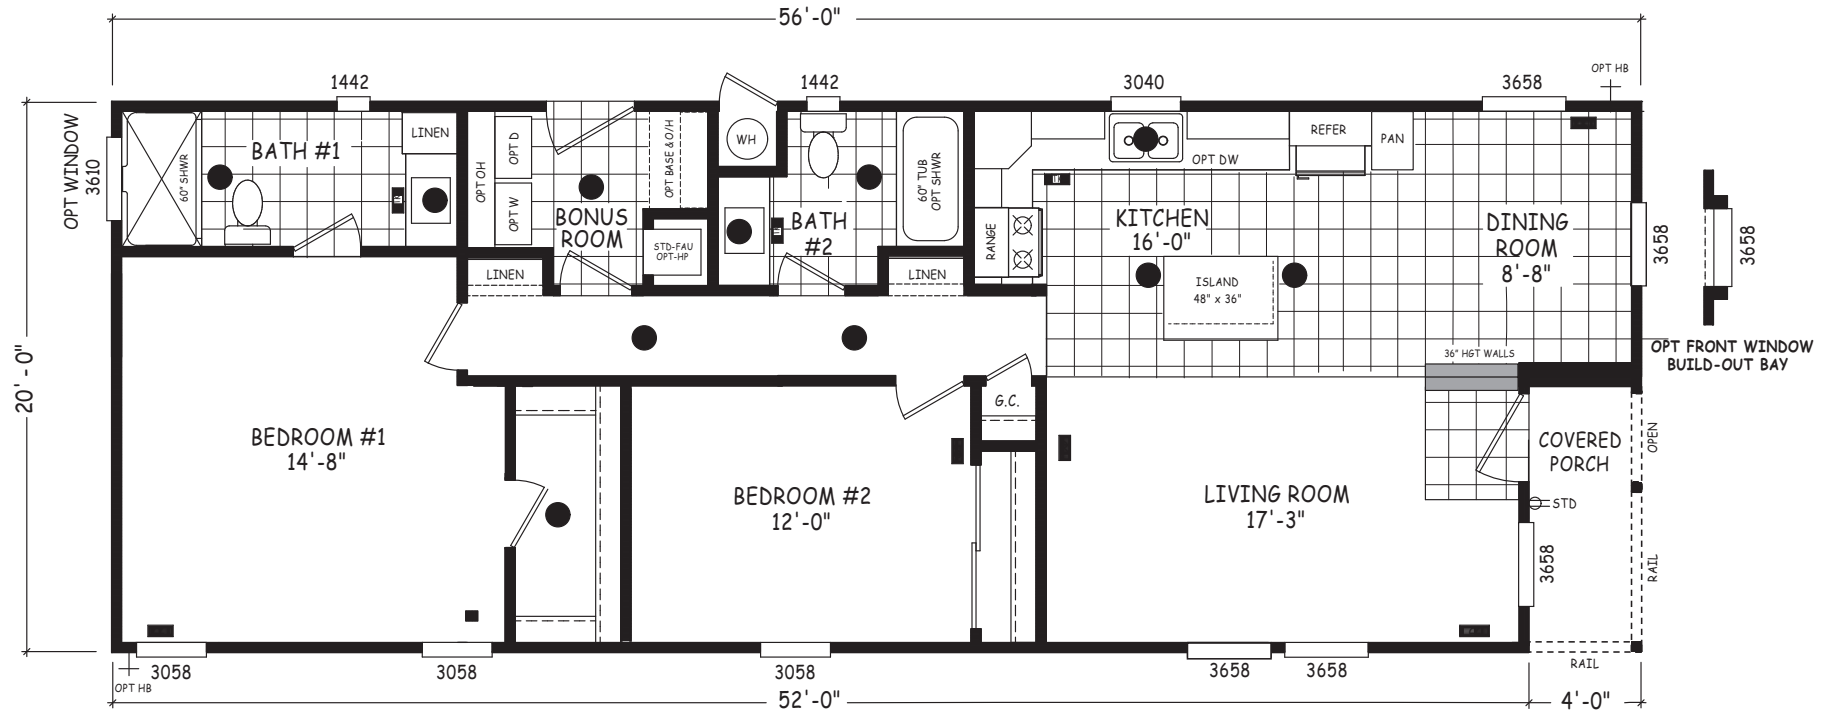

Black Hawk

Edge Series

1,120 SQ. FT. (Approximate) 2 Bedroom, 2 Bath

Last Updated: 5-8-24

THE HOME OUTLET
890 N. Arizona Ave.
Chandler, AZ 85225

TheHomeOutletAZ.com | 1-800-965-5401

IMPORTANT: Alta Cima Corp reserves the right to modify, cancel or substitute products or features of this event at any time without prior notice or obligation. Pictures and other promotional materials are representative and may depict or contain floor plans, square footages, elevations, options, upgrades, extra design features, decorations, floor coverings, specialty light fixtures, custom paint and wall coverings, window treatments, landscaping, sound and alarm systems, furnishings, appliances, and other designer/decorator features and amenities that are not included as part of the home and/or may not be available at all locations. Home, pricing and community information is subject to change, and homes to prior sale, at any time without notice or obligation. ©2020 Alta Cima Corp. All rights reserved.