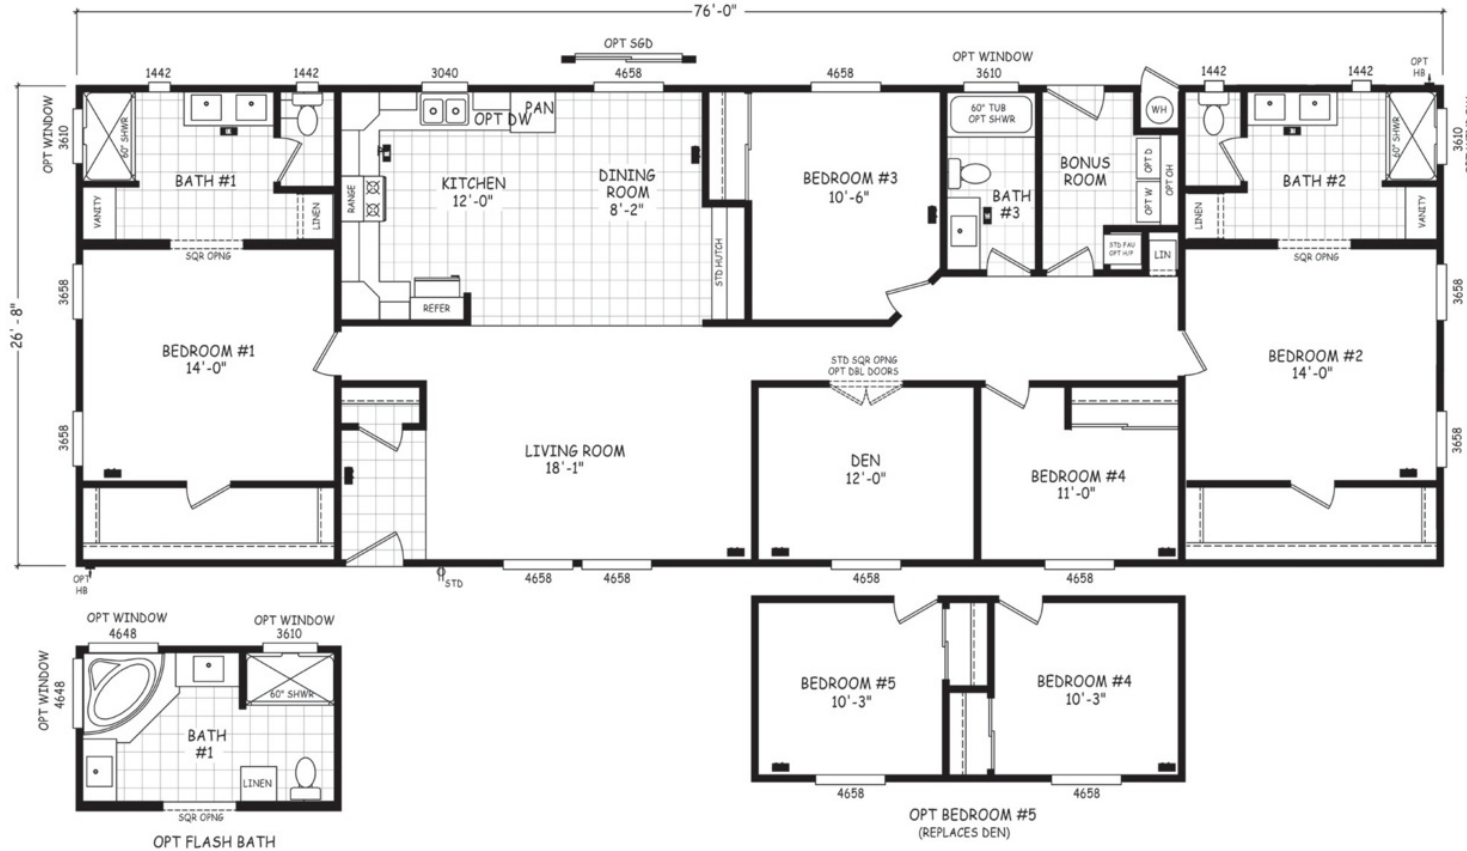

# Blaise

Edge Series

2,027 SQ. FT. (Approximate) 4 Bedroom, 3 Bath

Last Updated: 5=29-24

**THE HOME OUTLET**  
890 N. Arizona Ave.  
Chandler, AZ 85225

**TheHomeOutletAZ.com | 1-800-965-5401**

**IMPORTANT:** Alta Cima Corp reserves the right to modify, cancel or substitute products or features of this event at any time without prior notice or obligation. Pictures and other promotional materials are representative and may depict or contain floor plans, square footages, elevations, options, upgrades, extra design features, decorations, floor coverings, specialty light fixtures, custom paint and wall coverings, window treatments, landscaping, sound and alarm systems, furnishings, appliances, and other designer/decorator features and amenities that are not included as part of the home and/or may not be available at all locations. Home, pricing and community information is subject to change, and homes to prior sale, at any time without notice or obligation. ©2020 Alta Cima Corp. All rights reserved.