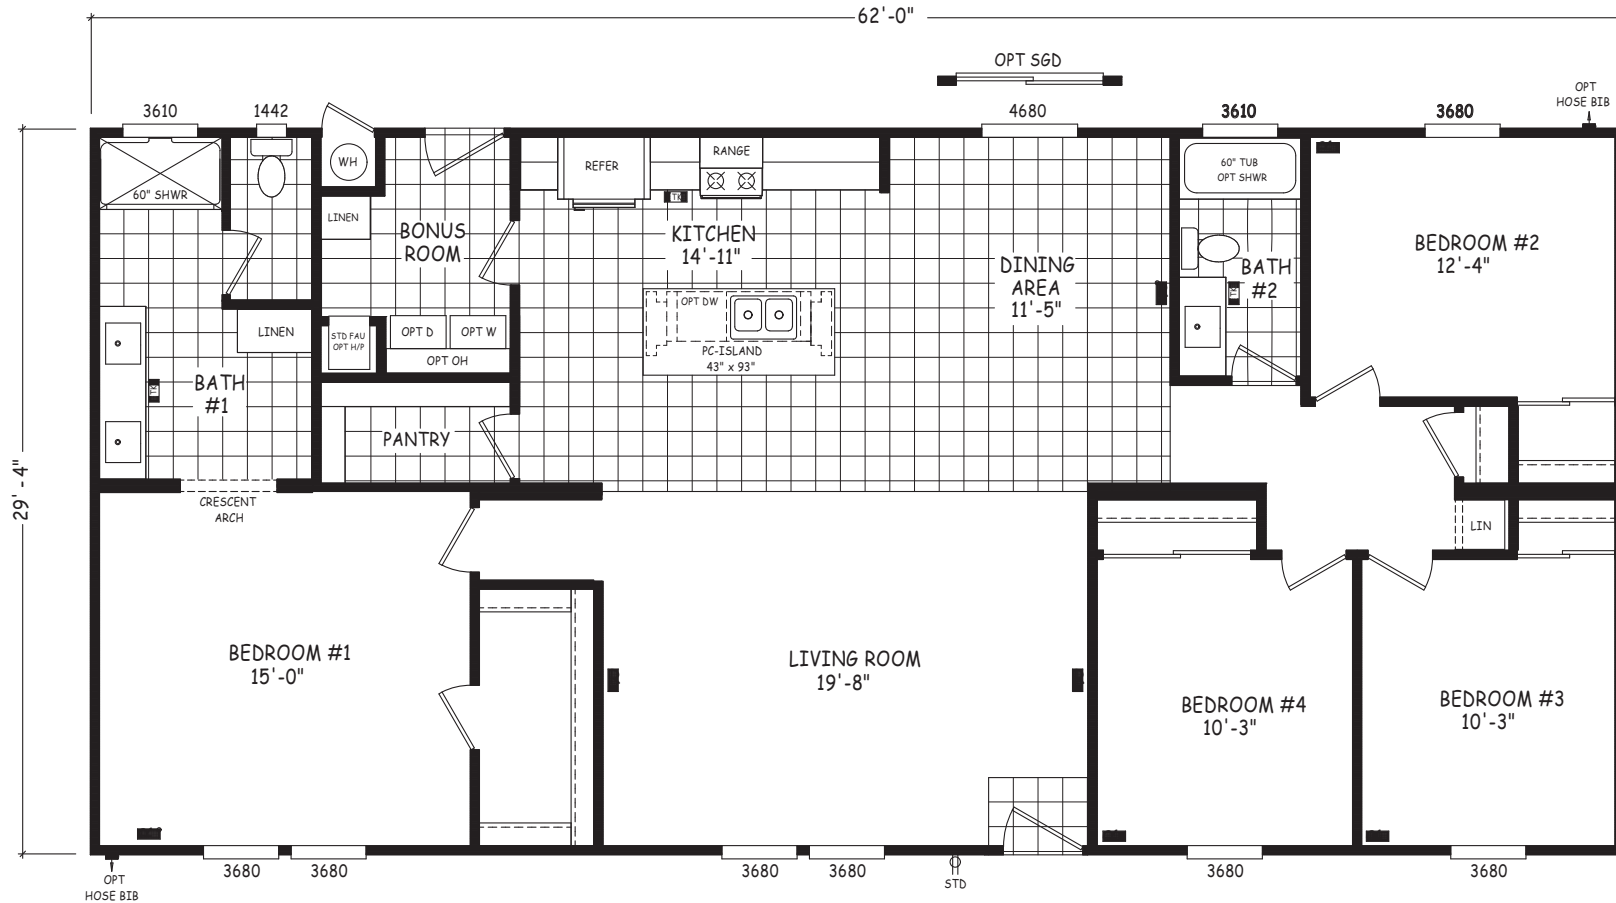

Bonanza

Pinnacle Series

1,818 SQ. FT. (Approximate) 4 Bedroom, 2 Bath

Last Updated: 8-22-22

THE HOME OUTLET
890 N. Arizona Ave.
Chandler, AZ 85225

TheHomeOutletAZ.com | 1-800-965-5401

IMPORTANT: Alta Cima Corp reserves the right to modify, cancel or substitute products or features of this event at any time without prior notice or obligation. Pictures and other promotional materials are representative and may depict or contain floor plans, square footages, elevations, options, upgrades, extra design features, decorations, floor coverings, specialty light fixtures, custom paint and wall coverings, window treatments, landscaping, sound and alarm systems, furnishings, appliances, and other designer/decorator features and amenities that are not included as part of the home and/or may not be available at all locations. Home, pricing and community information is subject to change, and homes to prior sale, at any time without notice or obligation. ©2020 Alta Cima Corp. All rights reserved.