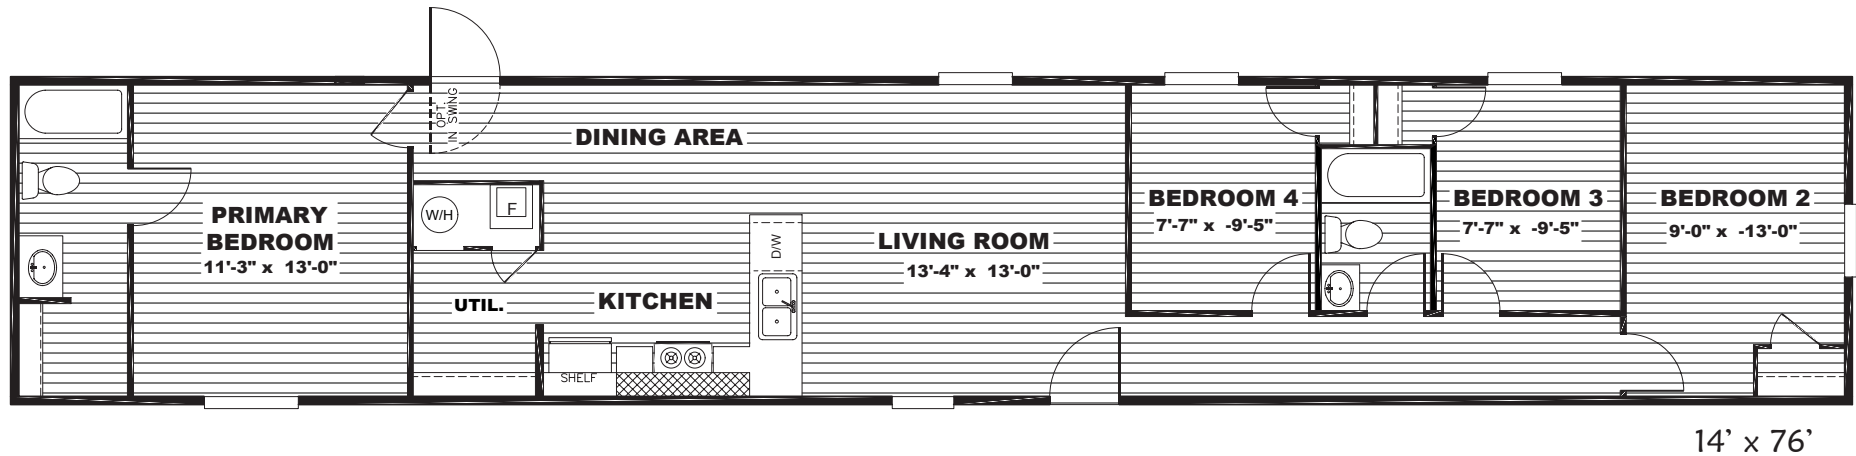

Braddock

TRU Homes Series - Single Section

1,039 SQ. FT. (Approximate) 4 Bedroom, 2 Bath

Last Updated: 9-13-22

THE HOME OUTLET
890 N. Arizona Ave.
Chandler, AZ 85225

TheHomeOutletAZ.com | 1-800-965-5401

IMPORTANT: Alta Cima Corp reserves the right to modify, cancel or substitute products or features of this event at any time without prior notice or obligation. Pictures and other promotional materials are representative and may depict or contain floor plans, square footages, elevations, options, upgrades, extra design features, decorations, floor coverings, specialty light fixtures, custom paint and wall coverings, window treatments, landscaping, sound and alarm systems, furnishings, appliances, and other designer/decorator features and amenities that are not included as part of the home and/or may not be available at all locations. Home, pricing and community information is subject to change, and homes to prior sale, at any time without notice or obligation. ©2020 Alta Cima Corp. All rights reserved.