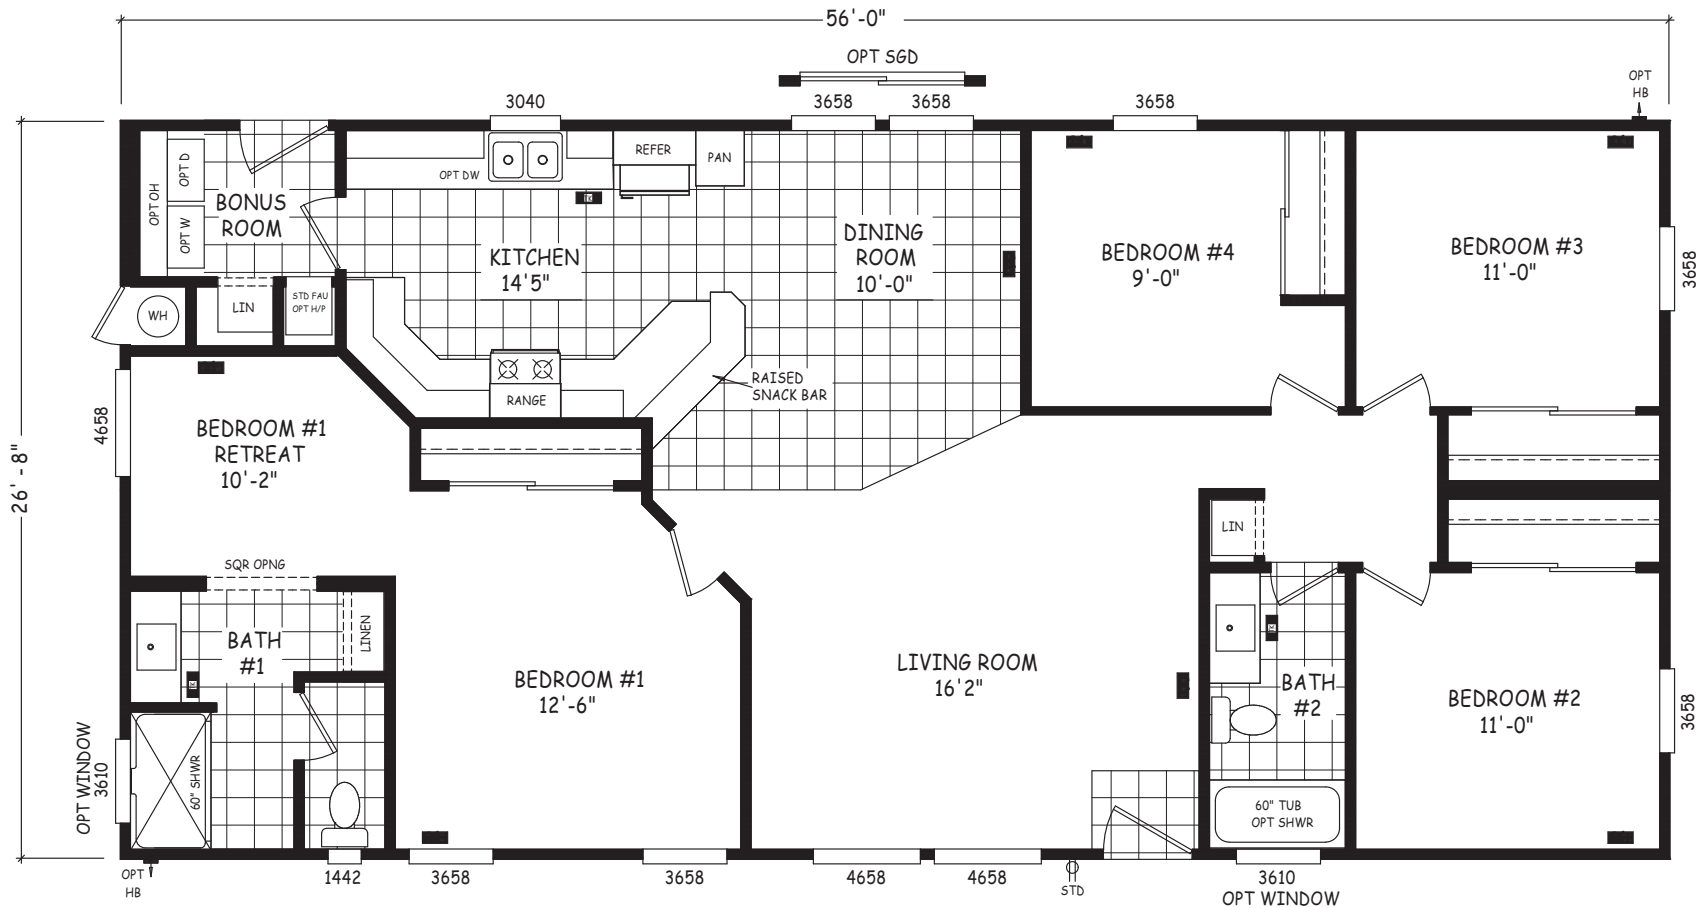

Branton

Edge Series

1,494 SQ. FT. (Approximate) 4 Bedroom, 2 Bath

Last Updated: 10-24-22

THE HOME OUTLET
890 N. Arizona Ave.
Chandler, AZ 85225

TheHomeOutletAZ.com | 1-800-965-5401

IMPORTANT: Alta Cima Corp reserves the right to modify, cancel or substitute products or features of this event at any time without prior notice or obligation. Pictures and other promotional materials are representative and may depict or contain floor plans, square footages, elevations, options, upgrades, extra design features, decorations, floor coverings, specialty light fixtures, custom paint and wall coverings, window treatments, landscaping, sound and alarm systems, furnishings, appliances, and other designer/decorator features and amenities that are not included as part of the home and/or may not be available at all locations. Home, pricing and community information is subject to change, and homes to prior sale, at any time without notice or obligation. ©2020 Alta Cima Corp. All rights reserved.