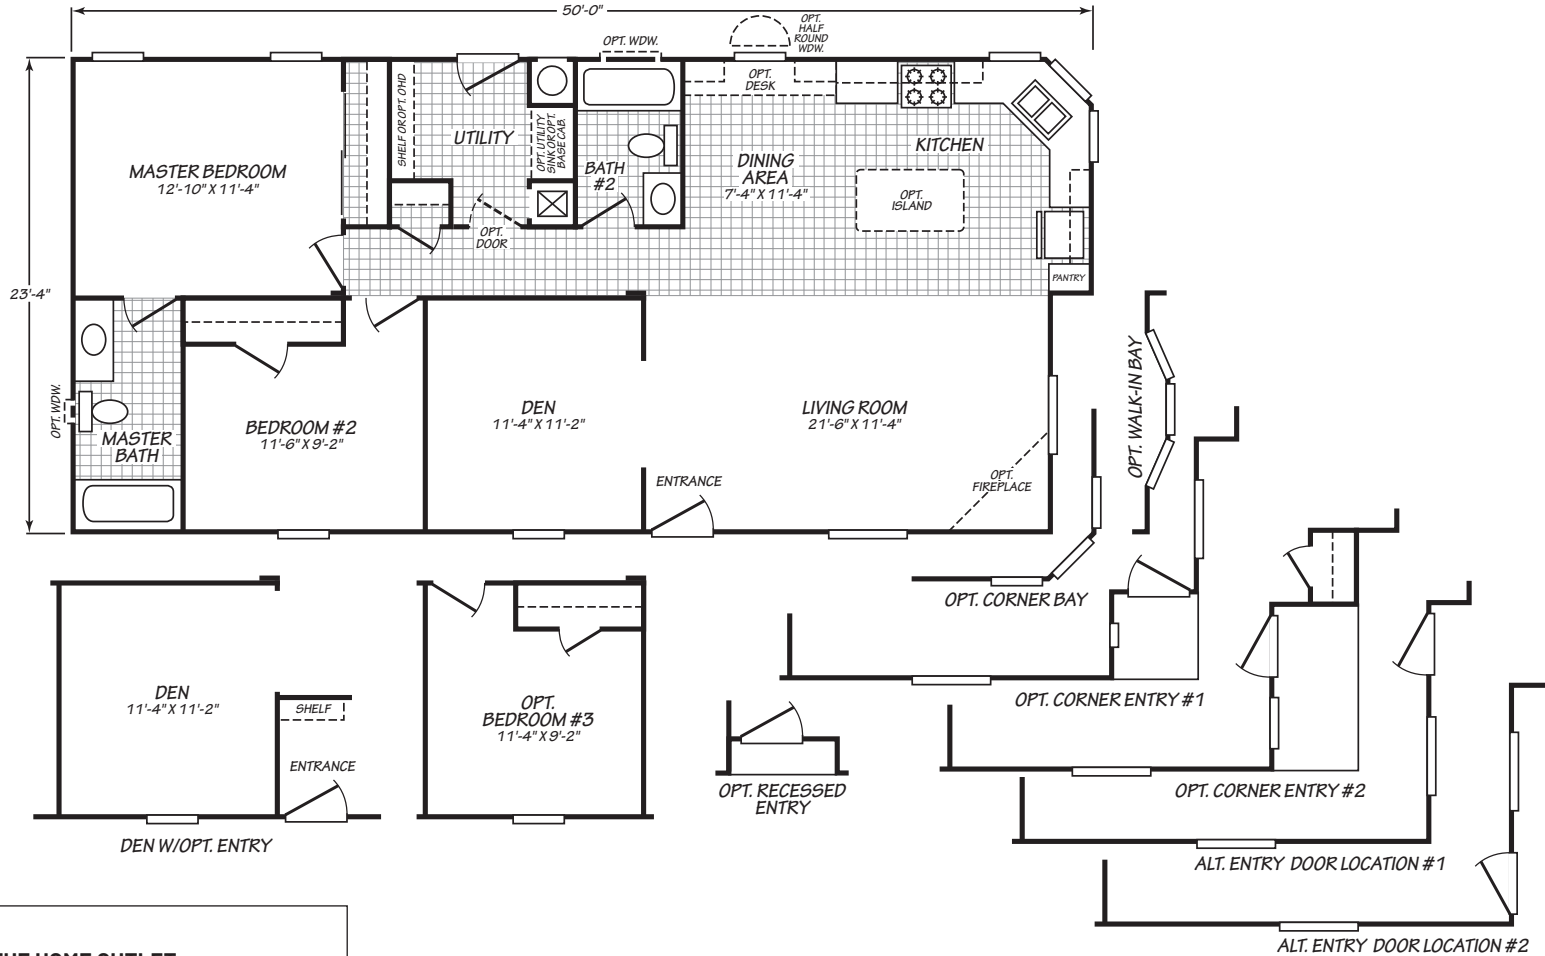

Brazelton

Canyon Lake Series

1,139 SQ. FT. (Approximate) 2 Bedroom, 2 Bath

Last Updated: 1-24-24

THE HOME OUTLET
890 N. Arizona Ave.
Chandler, AZ 85225

TheHomeOutletAZ.com | 1-800-965-5401

IMPORTANT: Alta Cima Corp reserves the right to modify, cancel or substitute products or features of this event at any time without prior notice or obligation. Pictures and other promotional materials are representative and may depict or contain floor plans, square footages, elevations, options, upgrades, extra design features, decorations, floor coverings, specialty light fixtures, custom paint and wall coverings, window treatments, landscaping, sound and alarm systems, furnishings, appliances, and other designer/decorator features and amenities that are not included as part of the home and/or may not be available at all locations. Home, pricing and community information is subject to change, and homes to prior sale, at any time without notice or obligation. ©2020 Alta Cima Corp. All rights reserved.