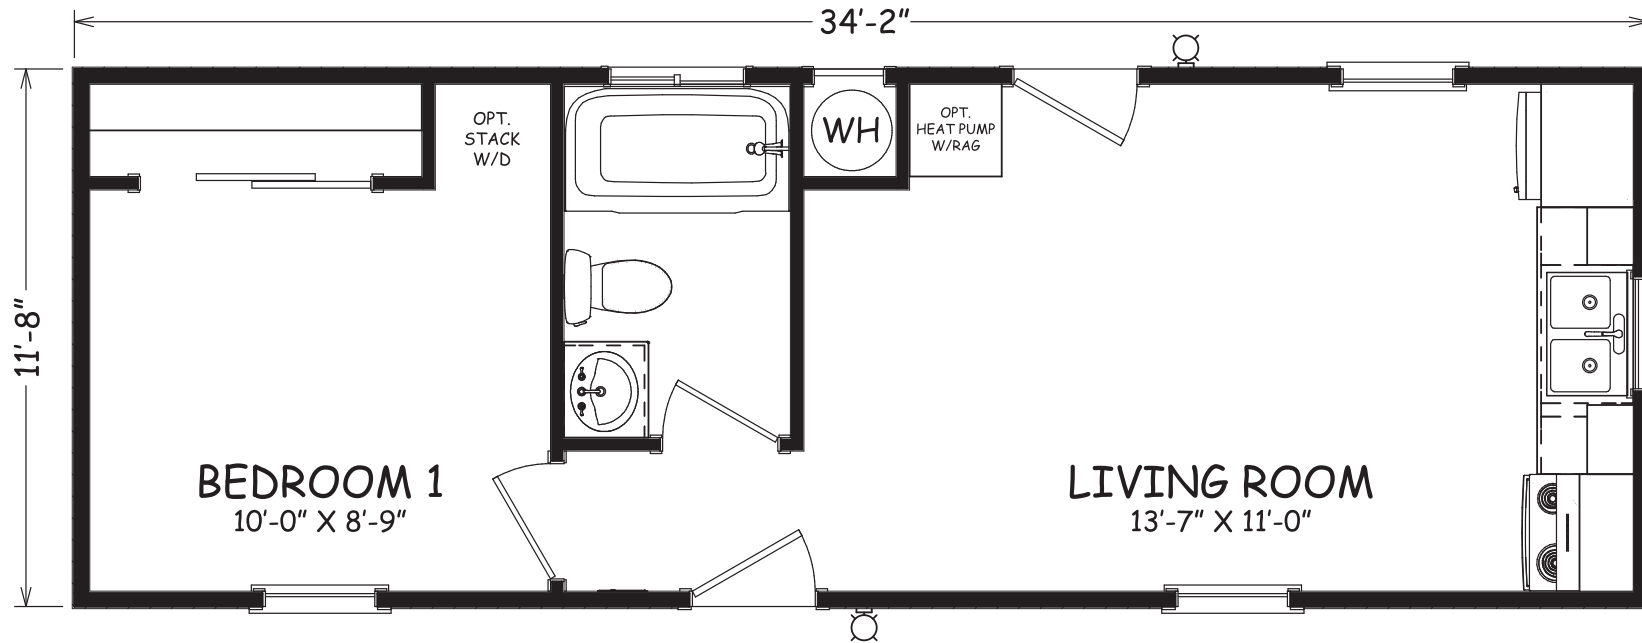

Bristlecone

Casita Series

399 SQ. FT. (Approximate) 1 Bedroom, 1 Bath

Last Updated: 1-24-24

THE HOME OUTLET
890 N. Arizona Ave.
Chandler, AZ 85225

TheHomeOutletAZ.com | 1-800-965-5401

IMPORTANT: Alta Cima Corp reserves the right to modify, cancel or substitute products or features of this event at any time without prior notice or obligation. Pictures and other promotional materials are representative and may depict or contain floor plans, square footages, elevations, options, upgrades, extra design features, decorations, floor coverings, specialty light fixtures, custom paint and wall coverings, window treatments, landscaping, sound and alarm systems, furnishings, appliances, and other designer/decorator features and amenities that are not included as part of the home and/or may not be available at all locations. Home, pricing and community information is subject to change, and homes to prior sale, at any time without notice or obligation. ©2020 Alta Cima Corp. All rights reserved.