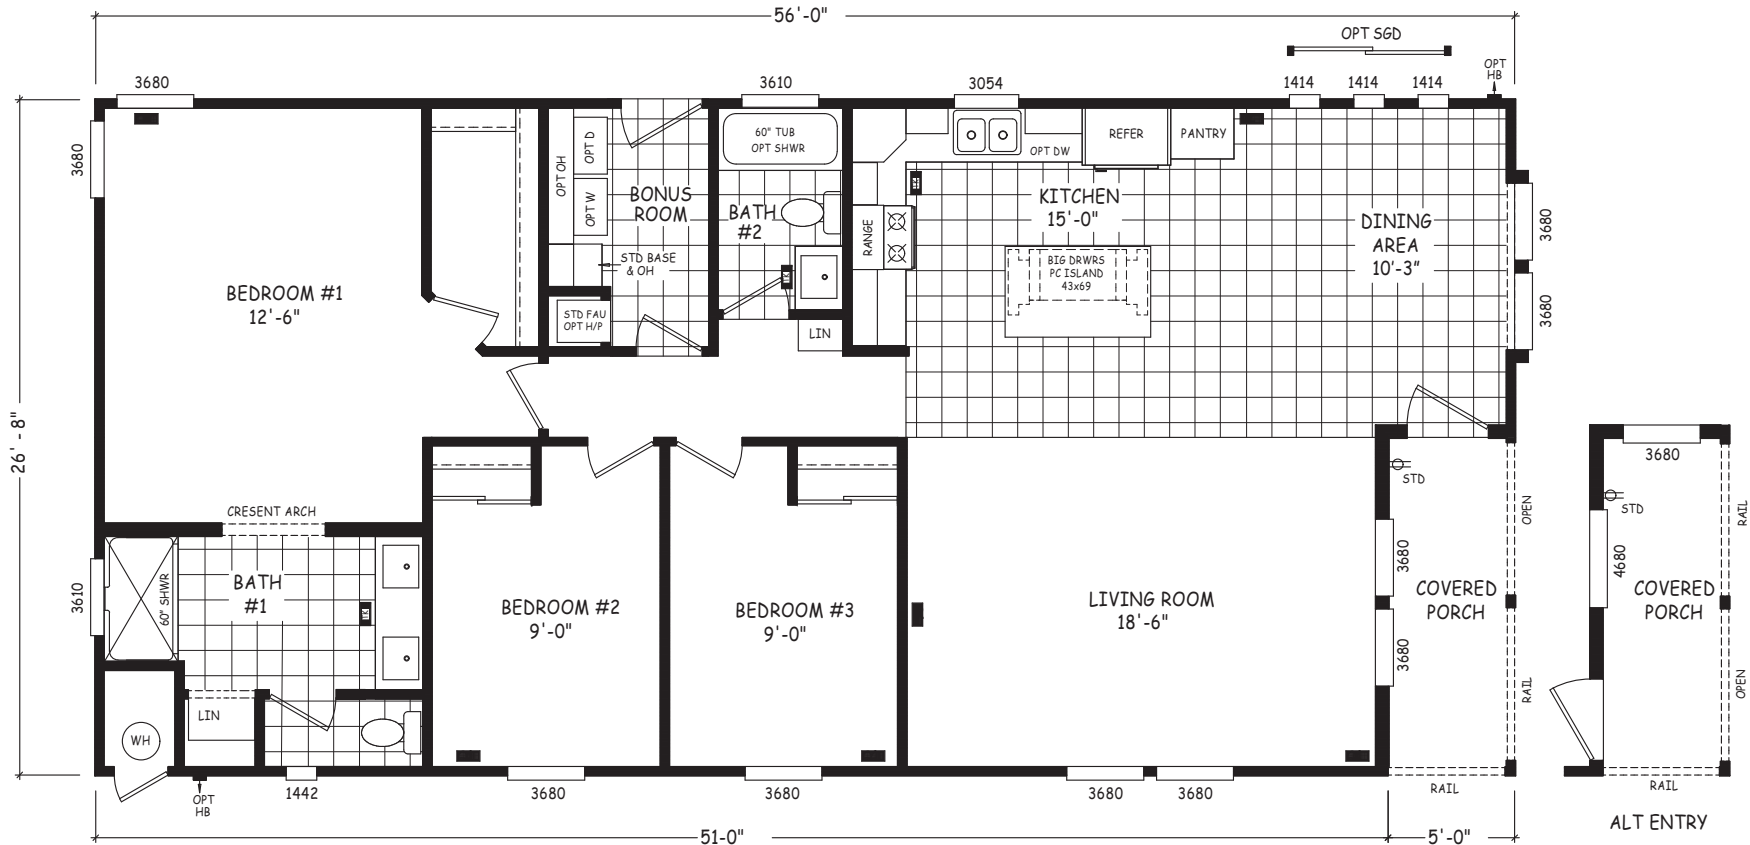

Buckboard

Pinnacle Series

1,494 SQ. FT. (Approximate) 3 Bedroom, 2 Bath

Last Updated: 8-22-22

THE HOME OUTLET
890 N. Arizona Ave.
Chandler, AZ 85225

TheHomeOutletAZ.com | 1-800-965-5401

IMPORTANT: Alta Cima Corp reserves the right to modify, cancel or substitute products or features of this event at any time without prior notice or obligation. Pictures and other promotional materials are representative and may depict or contain floor plans, square footages, elevations, options, upgrades, extra design features, decorations, floor coverings, specialty light fixtures, custom paint and wall coverings, window treatments, landscaping, sound and alarm systems, furnishings, appliances, and other designer/decorator features and amenities that are not included as part of the home and/or may not be available at all locations. Home, pricing and community information is subject to change, and homes to prior sale, at any time without notice or obligation. ©2020 Alta Cima Corp. All rights reserved.