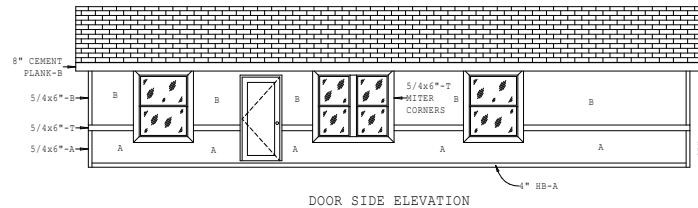

# Cambrian

Sierra Value Series

1,136 SQ. FT. (Approximate) 4 Bedrooms, 2 Baths

Last Updated: 2-28-24

**THE HOME OUTLET**  
890 N. Arizona Ave.  
Chandler, AZ 85225

**TheHomeOutletAZ.com | 1-800-965-5401**

**IMPORTANT:** Alta Cima Corp reserves the right to modify, cancel or substitute products or features of this event at any time without prior notice or obligation. Pictures and other promotional materials are representative and may depict or contain floor plans, square footages, elevations, options, upgrades, extra design features, decorations, floor coverings, specialty light fixtures, custom paint and wall coverings, window treatments, landscaping, sound and alarm systems, furnishings, appliances, and other designer/decorator features and amenities that are not included as part of the home and/or may not be available at all locations. Home, pricing and community information is subject to change, and homes to prior sale, at any time without notice or obligation. ©2020 Alta Cima Corp. All rights reserved.