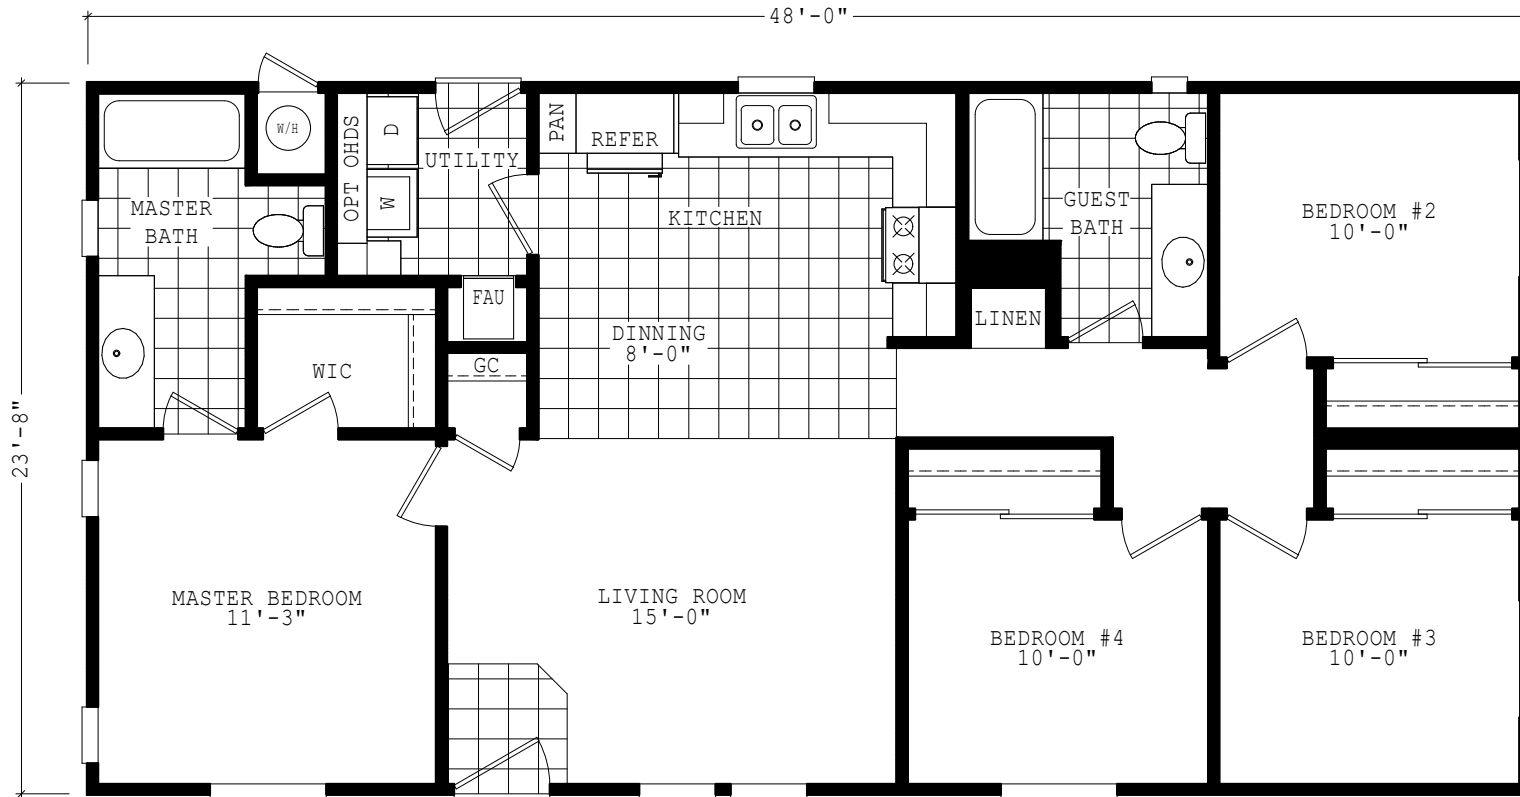

# Cambrian

Sierra Value Series

1,136 SQ. FT. (Approximate) 4 Bedrooms, 2 Baths

Last Updated: 2-28-24

**THE HOME OUTLET**  
890 N. Arizona Ave.  
Chandler, AZ 85225

**TheHomeOutletAZ.com | 1-800-965-5401**

**IMPORTANT:** Alta Cima Corp reserves the right to modify, cancel or substitute products or features of this event at any time without prior notice or obligation. Pictures and other promotional materials are representative and may depict or contain floor plans, square footages, elevations, options, upgrades, extra design features, decorations, floor coverings, specialty light fixtures, custom paint and wall coverings, window treatments, landscaping, sound and alarm systems, furnishings, appliances, and other designer/decorator features and amenities that are not included as part of the home and/or may not be available at all locations. Home, pricing and community information is subject to change, and homes to prior sale, at any time without notice or obligation. ©2020 Alta Cima Corp. All rights reserved.