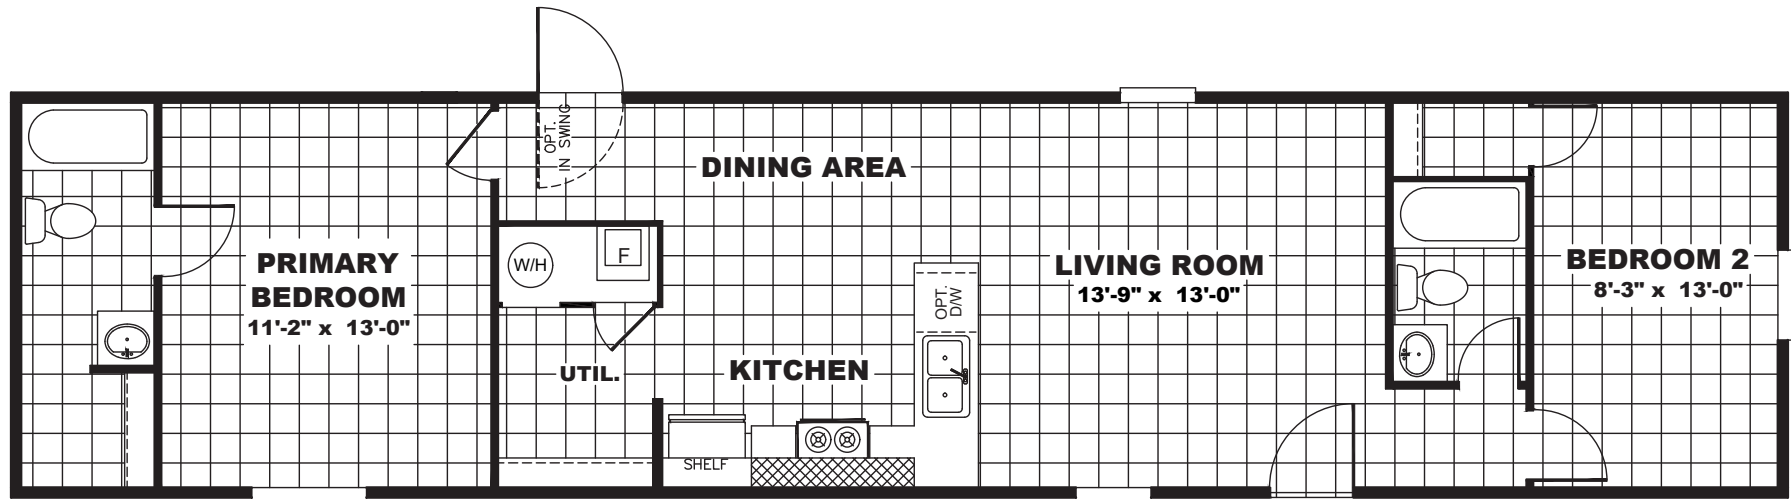

# Canaan

TRU Homes Series - Single Section

820 SQ. FT. (Approximate) 2 Bedroom, 2 Bath

Last Updated: 12-10-21

14' x 60' Delight

**THE HOME OUTLET**  
890 N. Arizona Ave.  
Chandler, AZ 85225

**TheHomeOutletAZ.com | 1-800-965-5401**