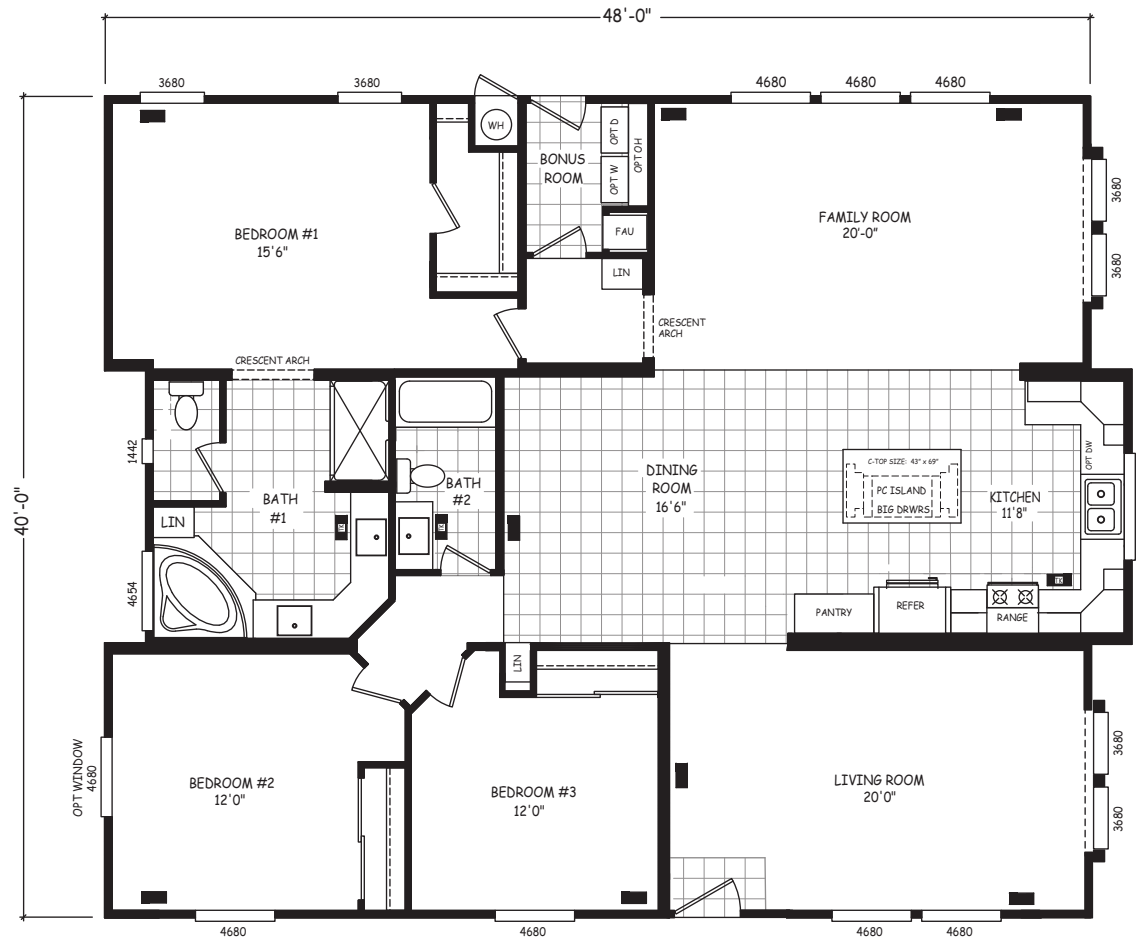

Cantex

Pinnacle Series

1,920 SQ. FT. (Approximate) 3 Bedroom, 2 Bath

Last Updated: 8-22-22

THE HOME OUTLET
890 N. Arizona Ave.
Chandler, AZ 85225

TheHomeOutletAZ.com | 1-800-965-5401

IMPORTANT: Alta Cima Corp reserves the right to modify, cancel or substitute products or features of this event at any time without prior notice or obligation. Pictures and other promotional materials are representative and may depict or contain floor plans, square footages, elevations, options, upgrades, extra design features, decorations, floor coverings, specialty light fixtures, custom paint and wall coverings, window treatments, landscaping, sound and alarm systems, furnishings, appliances, and other designer/decorator features and amenities that are not included as part of the home and/or may not be available at all locations. Home, pricing and community information is subject to change, and homes to prior sale, at any time without notice or obligation. ©2020 Alta Cima Corp. All rights reserved.