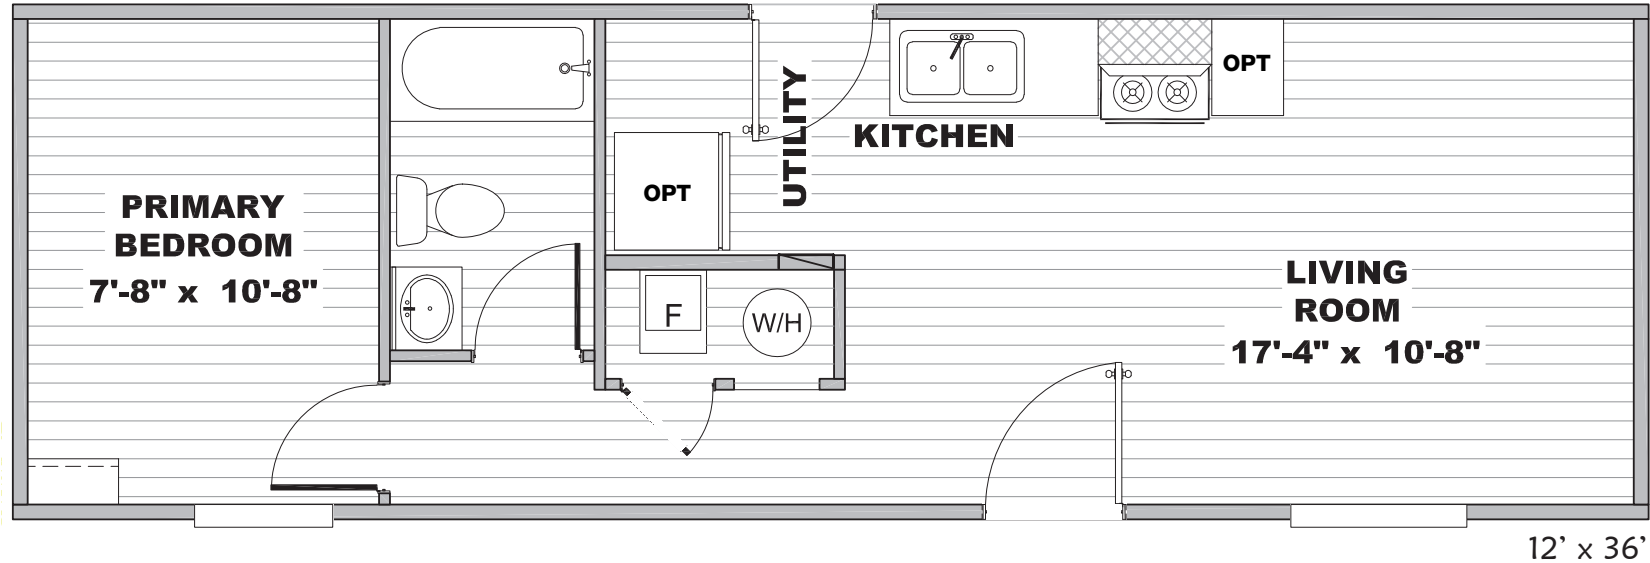

# Cantwell

TRU Mini Series

408 SQ. FT. (Approximate) 1 Bedroom, 1 Bath

Last Updated: 5-14-26

**THE HOME OUTLET**  
890 N. Arizona Ave.  
Chandler, AZ 85225

**TheHomeOutletAZ.com | 1-800-965-5401**

**IMPORTANT:** Alta Cima Corp reserves the right to modify, cancel or substitute products or features of this event at any time without prior notice or obligation. Pictures and other promotional materials are representative and may depict or contain floor plans, square footages, elevations, options, upgrades, extra design features, decorations, floor coverings, specialty light fixtures, custom paint and wall coverings, window treatments, landscaping, sound and alarm systems, furnishings, appliances, and other designer/decorator features and amenities that are not included as part of the home and/or may not be available at all locations. Home, pricing and community information is subject to change, and homes to prior sale, at any time without notice or obligation. ©2020 Alta Cima Corp. All rights reserved.