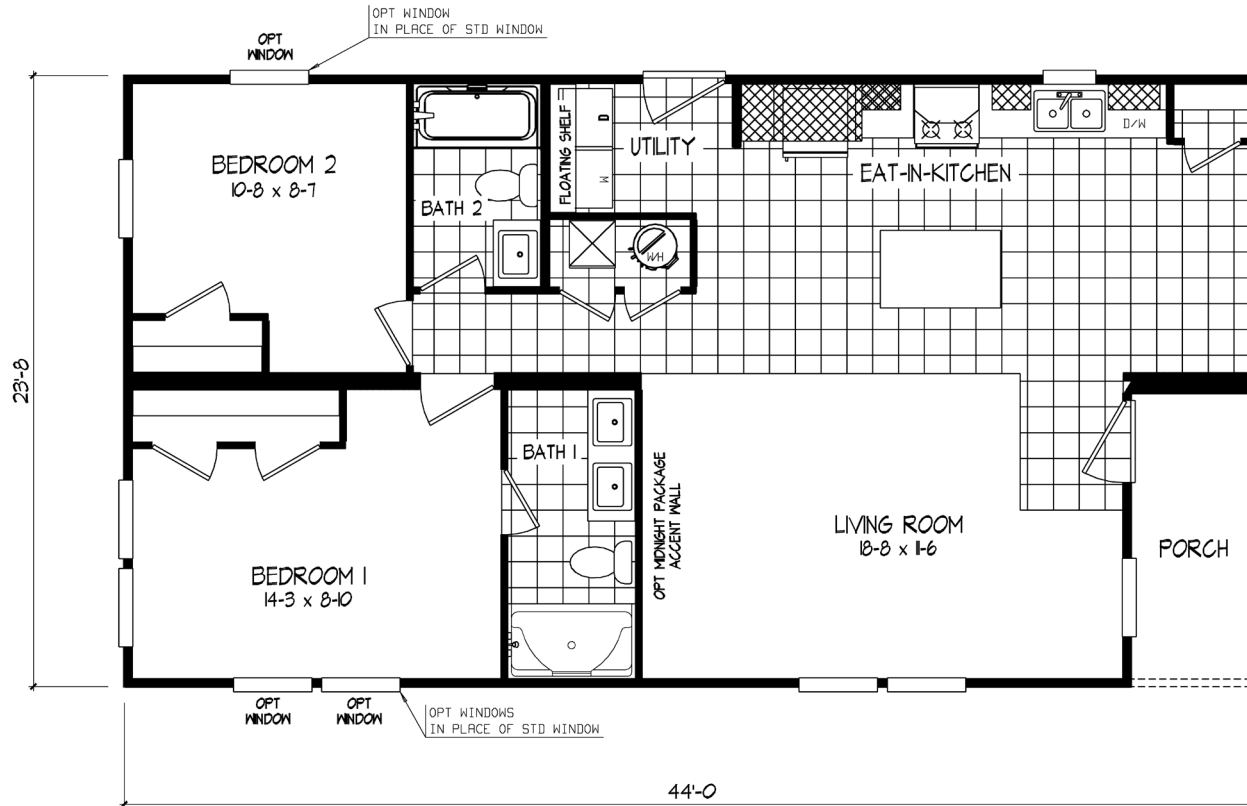

Cashen

Tempo Porch Series - Multi Section

982 SQ. FT. (Approximate) 2 Bedroom, 2 Bath

Last Updated: 2-25-25

THE HOME OUTLET
890 N. Arizona Ave.
Chandler, AZ 85225

TheHomeOutletAZ.com | 1-800-965-5401

IMPORTANT: Alta Cima Corp reserves the right to modify, cancel or substitute products or features of this event at any time without prior notice or obligation. Pictures and other promotional materials are representative and may depict or contain floor plans, square footages, elevations, options, upgrades, extra design features, decorations, floor coverings, specialty light fixtures, custom paint and wall coverings, window treatments, landscaping, sound and alarm systems, furnishings, appliances, and other designer/decorator features and amenities that are not included as part of the home and/or may not be available at all locations. Home, pricing and community information is subject to change, and homes to prior sale, at any time without notice or obligation. ©2020 Alta Cima Corp. All rights reserved.