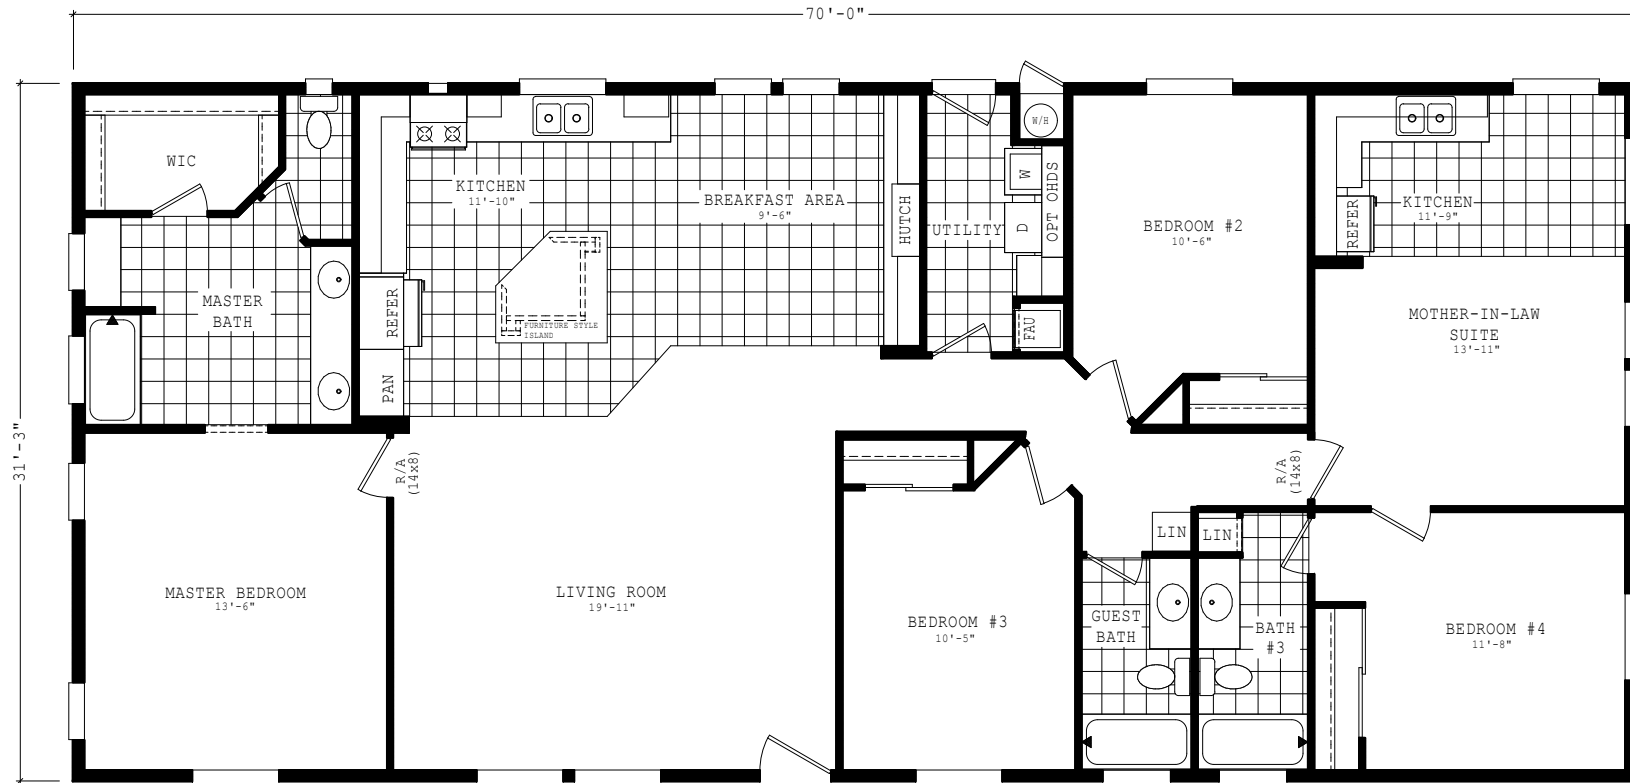

Chanslor

Sierra Value Series

2,170 SQ. FT. (Approximate) 4 Bedroom, 3 Bath

Last Updated: 4-9-26

THE HOME OUTLET
890 N. Arizona Ave.
Chandler, AZ 85225

TheHomeOutletAZ.com | 1-800-965-5401

IMPORTANT: Alta Cima Corp reserves the right to modify, cancel or substitute products or features of this event at any time without prior notice or obligation. Pictures and other promotional materials are representative and may depict or contain floor plans, square footages, elevations, options, upgrades, extra design features, decorations, floor coverings, specialty light fixtures, custom paint and wall coverings, window treatments, landscaping, sound and alarm systems, furnishings, appliances, and other designer/decorator features and amenities that are not included as part of the home and/or may not be available at all locations. Home, pricing and community information is subject to change, and homes to prior sale, at any time without notice or obligation. ©2020 Alta Cima Corp. All rights reserved.