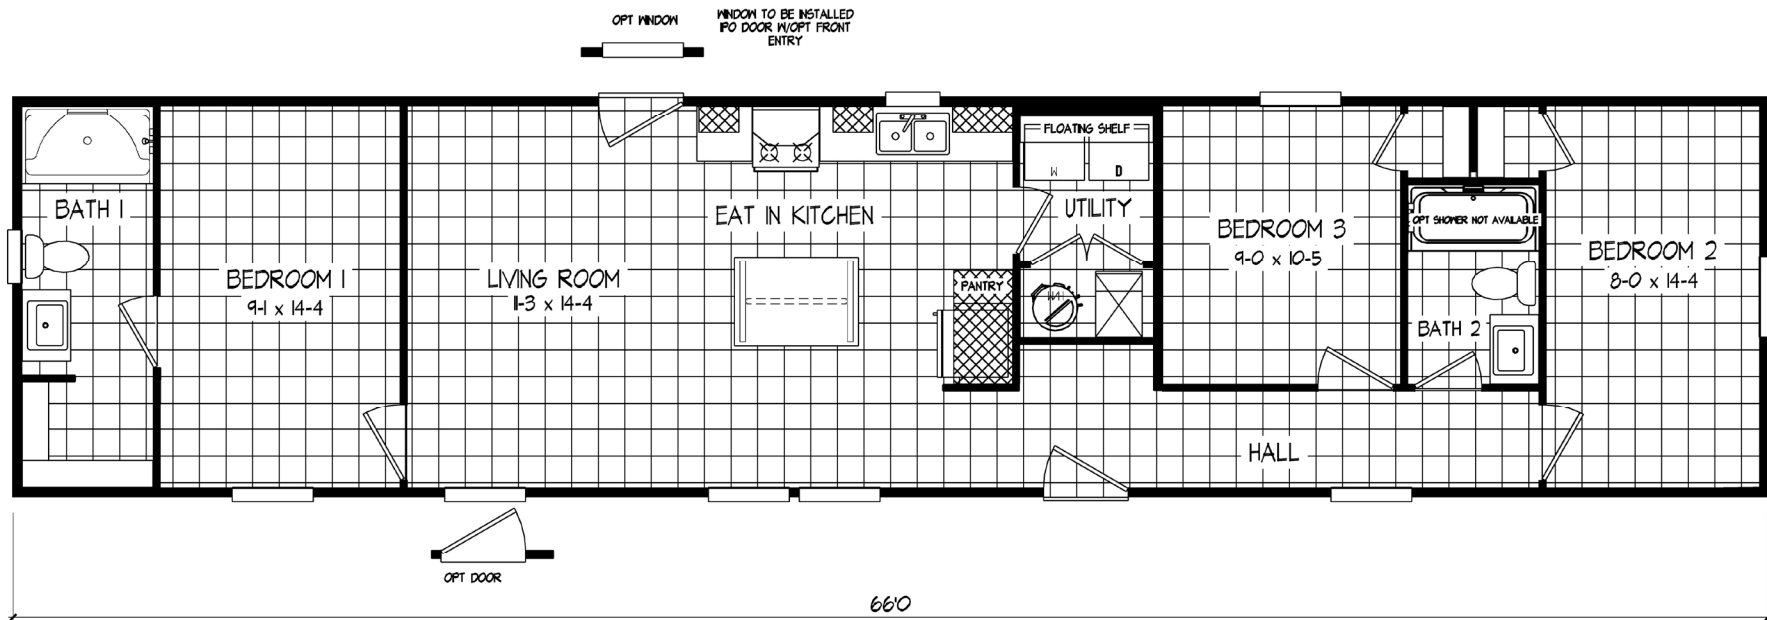

Chelford

Tempo Series - Single Section

990 SQ. FT. (Approximate) 3 Bedroom, 2 Bath

Last Updated: 10-30-23

THE HOME OUTLET
890 N. Arizona Ave.
Chandler, AZ 85225

TheHomeOutletAZ.com | 1-800-965-5401

IMPORTANT: Alta Cima Corp reserves the right to modify, cancel or substitute products or features of this event at any time without prior notice or obligation. Pictures and other promotional materials are representative and may depict or contain floor plans, square footages, elevations, options, upgrades, extra design features, decorations, floor coverings, specialty light fixtures, custom paint and wall coverings, window treatments, landscaping, sound and alarm systems, furnishings, appliances, and other designer/decorator features and amenities that are not included as part of the home and/or may not be available at all locations. Home, pricing and community information is subject to change, and homes to prior sale, at any time without notice or obligation. ©2020 Alta Cima Corp. All rights reserved.