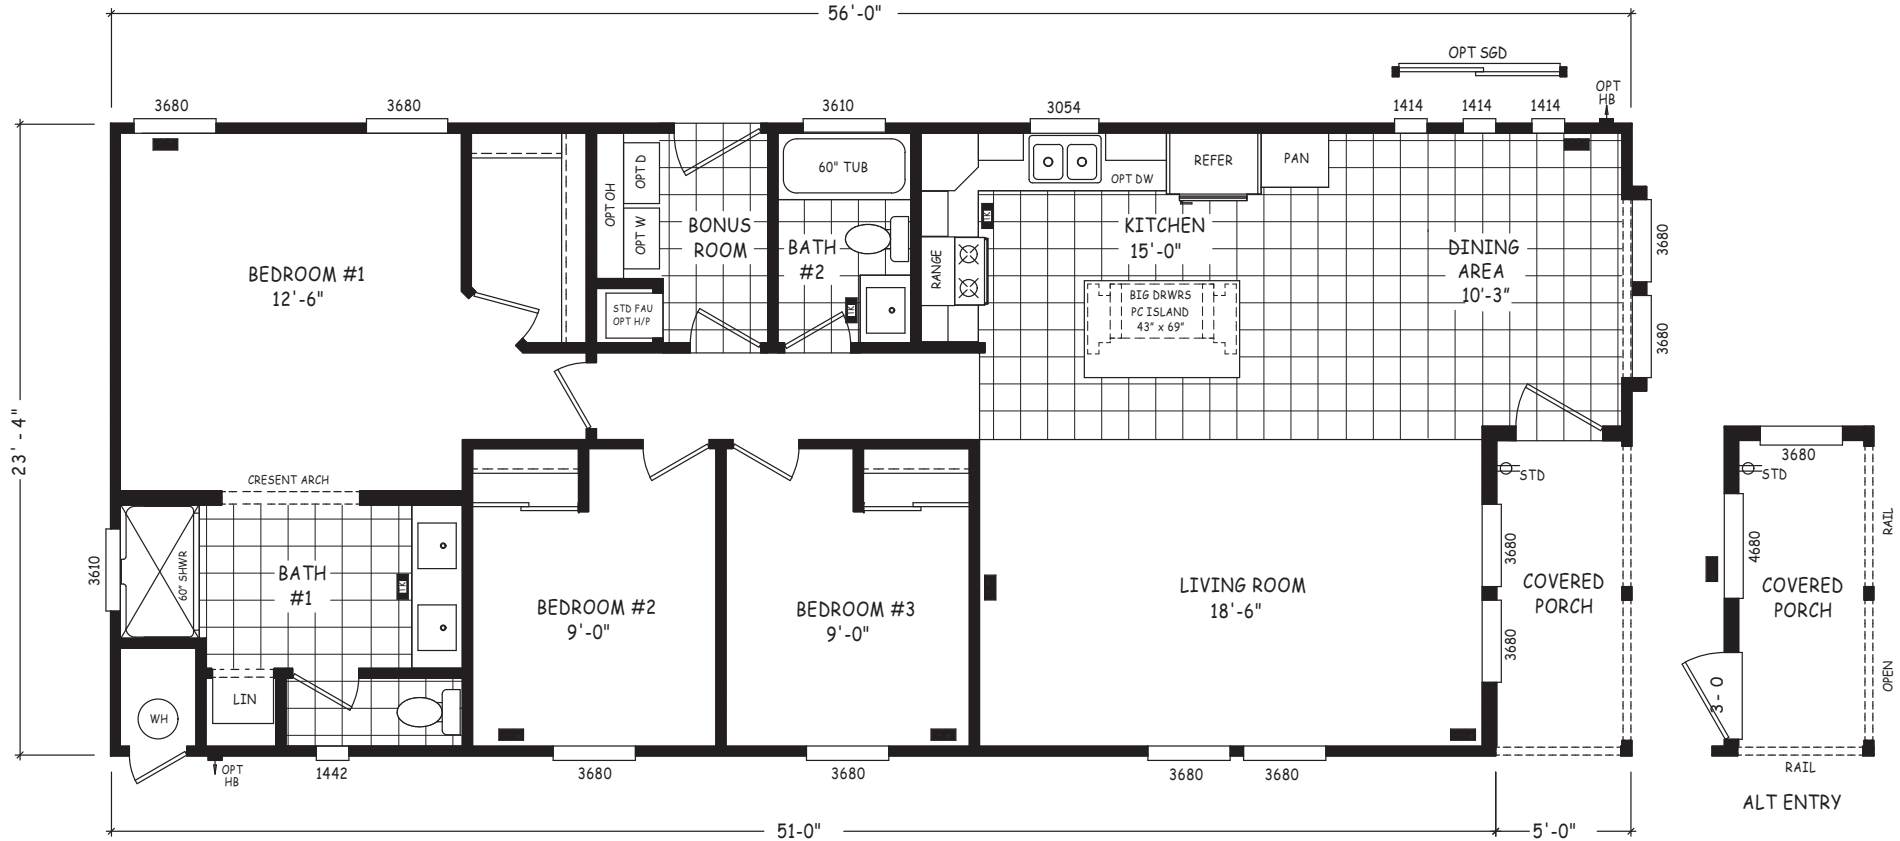

# Chey

Pinnacle Series

1,307 SQ. FT. (Approximate) 3 Bedroom, 2 Bath

Last Updated: 8-22-22

**THE HOME OUTLET**  
890 N. Arizona Ave.  
Chandler, AZ 85225

**TheHomeOutletAZ.com | 1-800-965-5401**

**IMPORTANT:** Alta Cima Corp reserves the right to modify, cancel or substitute products or features of this event at any time without prior notice or obligation. Pictures and other promotional materials are representative and may depict or contain floor plans, square footages, elevations, options, upgrades, extra design features, decorations, floor coverings, specialty light fixtures, custom paint and wall coverings, window treatments, landscaping, sound and alarm systems, furnishings, appliances, and other designer/decorator features and amenities that are not included as part of the home and/or may not be available at all locations. Home, pricing and community information is subject to change, and homes to prior sale, at any time without notice or obligation. ©2020 Alta Cima Corp. All rights reserved.