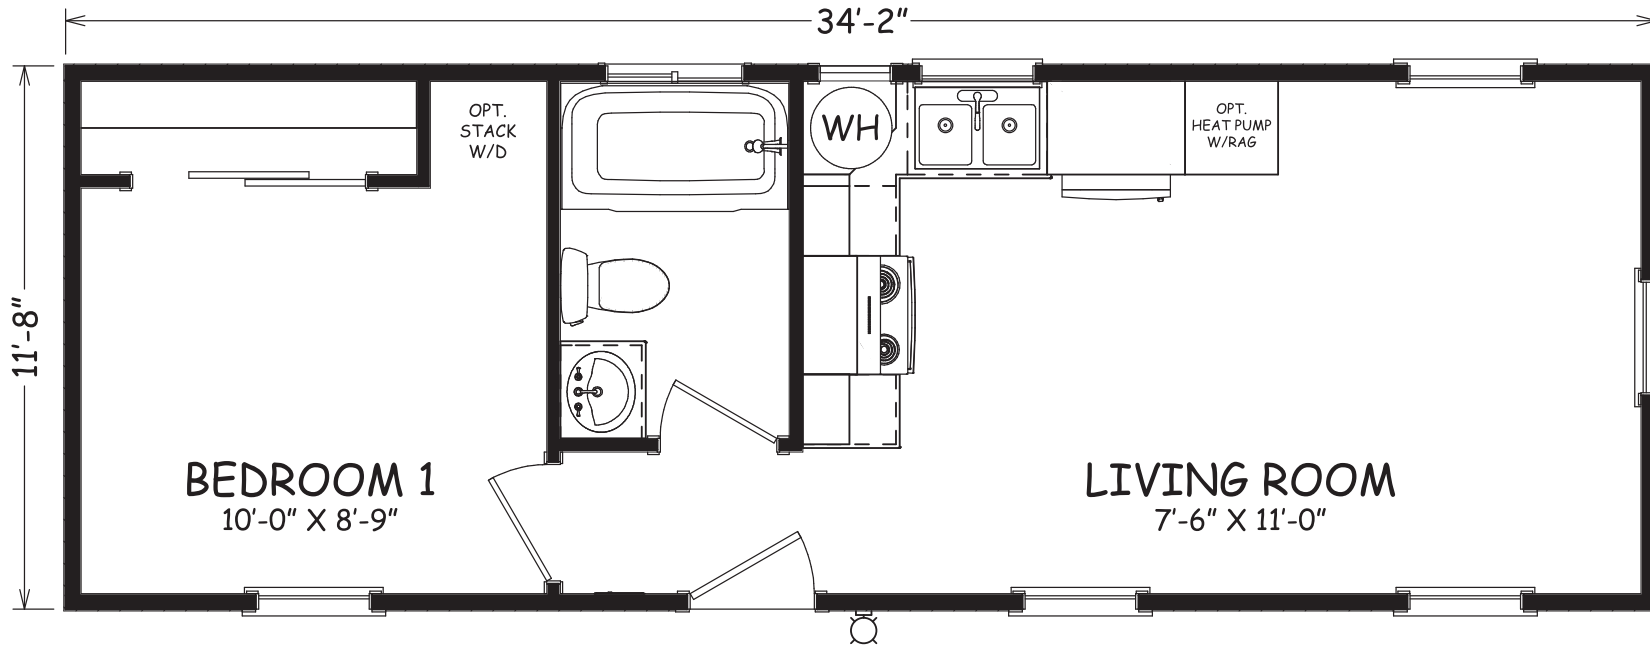

Chuckwalla

Casita Series

399 SQ. FT. (Approximate) 1 Bedroom, 1 Bath

Last Updated: 1-24-24

THE HOME OUTLET
890 N. Arizona Ave.
Chandler, AZ 85225

TheHomeOutletAZ.com | 1-800-965-5401

IMPORTANT: Alta Cima Corp reserves the right to modify, cancel or substitute products or features of this event at any time without prior notice or obligation. Pictures and other promotional materials are representative and may depict or contain floor plans, square footages, elevations, options, upgrades, extra design features, decorations, floor coverings, specialty light fixtures, custom paint and wall coverings, window treatments, landscaping, sound and alarm systems, furnishings, appliances, and other designer/decorator features and amenities that are not included as part of the home and/or may not be available at all locations. Home, pricing and community information is subject to change, and homes to prior sale, at any time without notice or obligation. ©2020 Alta Cima Corp. All rights reserved.