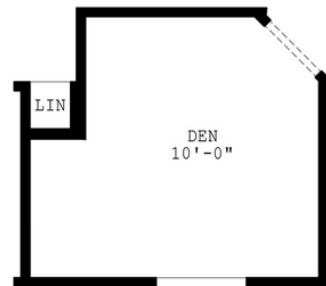

Clayden

Durango Porch Series

1,325 SQ. FT. (Approximate) 3 Bedroom, 2 Bath

Last Updated: 3-29-22

OPT DEN

THE HOME OUTLET
890 N. Arizona Ave.
Chandler, AZ 85225

TheHomeOutletAZ.com | 1-800-965-5401

IMPORTANT: Alta Cima Corp reserves the right to modify, cancel or substitute products or features of this event at any time without prior notice or obligation. Pictures and other promotional materials are representative and may depict or contain floor plans, square footages, elevations, options, upgrades, extra design features, decorations, floor coverings, specialty light fixtures, custom paint and wall coverings, window treatments, landscaping, sound and alarm systems, furnishings, appliances, and other designer/decorator features and amenities that are not included as part of the home and/or may not be available at all locations. Home, pricing and community information is subject to change, and homes to prior sale, at any time without notice or obligation. ©2020 Alta Cima Corp. All rights reserved.