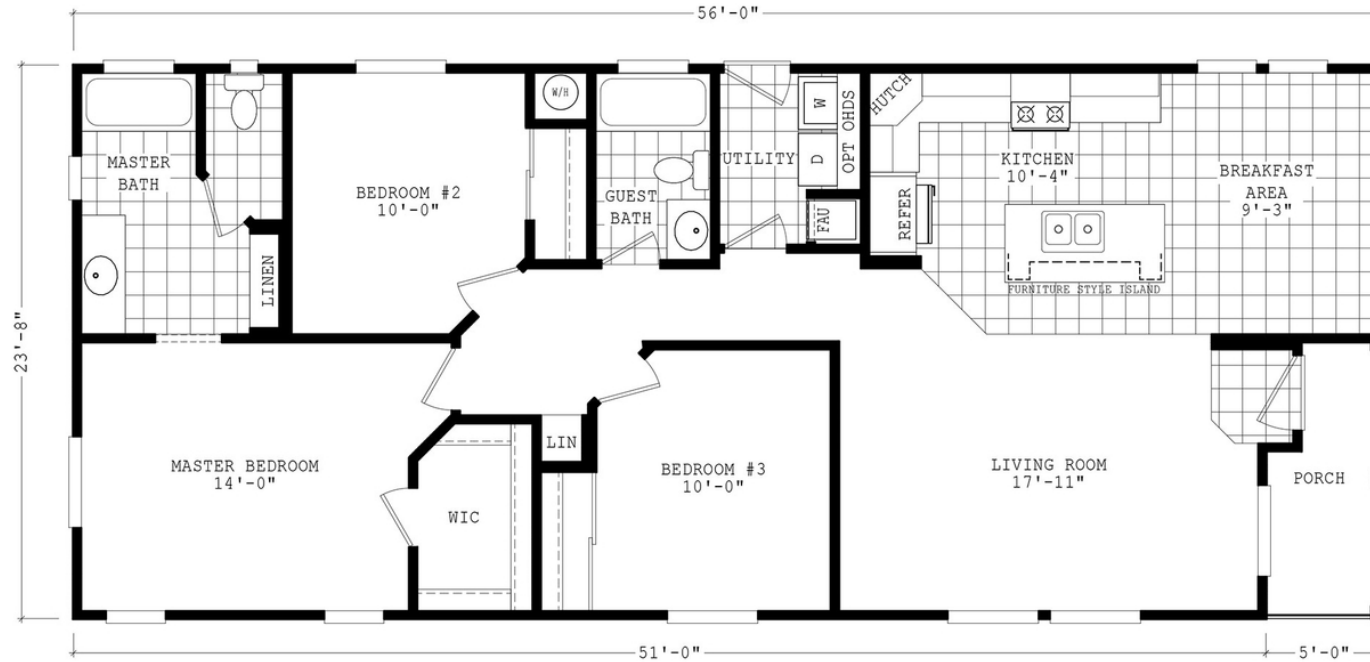

Clayden

Durango Porch Series

1,325 SQ. FT. (Approximate) 3 Bedroom, 2 Bath

Last Updated: 3-29-22

OPT DEN

THE HOME OUTLET
890 N. Arizona Ave.
Chandler, AZ 85225

TheHomeOutletAZ.com | 1-800-965-5401

IMPORTANT: Alta Cima Corp reserves the right to modify, cancel or substitute products or features of this event at any time without prior notice or obligation. Pictures and other promotional materials are representative and may depict or contain floor plans, square footages, elevations, options, upgrades, extra design features, decorations, floor coverings, specialty light fixtures, custom paint and wall coverings, window treatments, landscaping, sound and alarm systems, furnishings, appliances, and other designer/decorator features and amenities that are not included as part of the home and/or may not be available at all locations. Home, pricing and community information is subject to change, and homes to prior sale, at any time without notice or obligation. ©2020 Alta Cima Corp. All rights reserved.