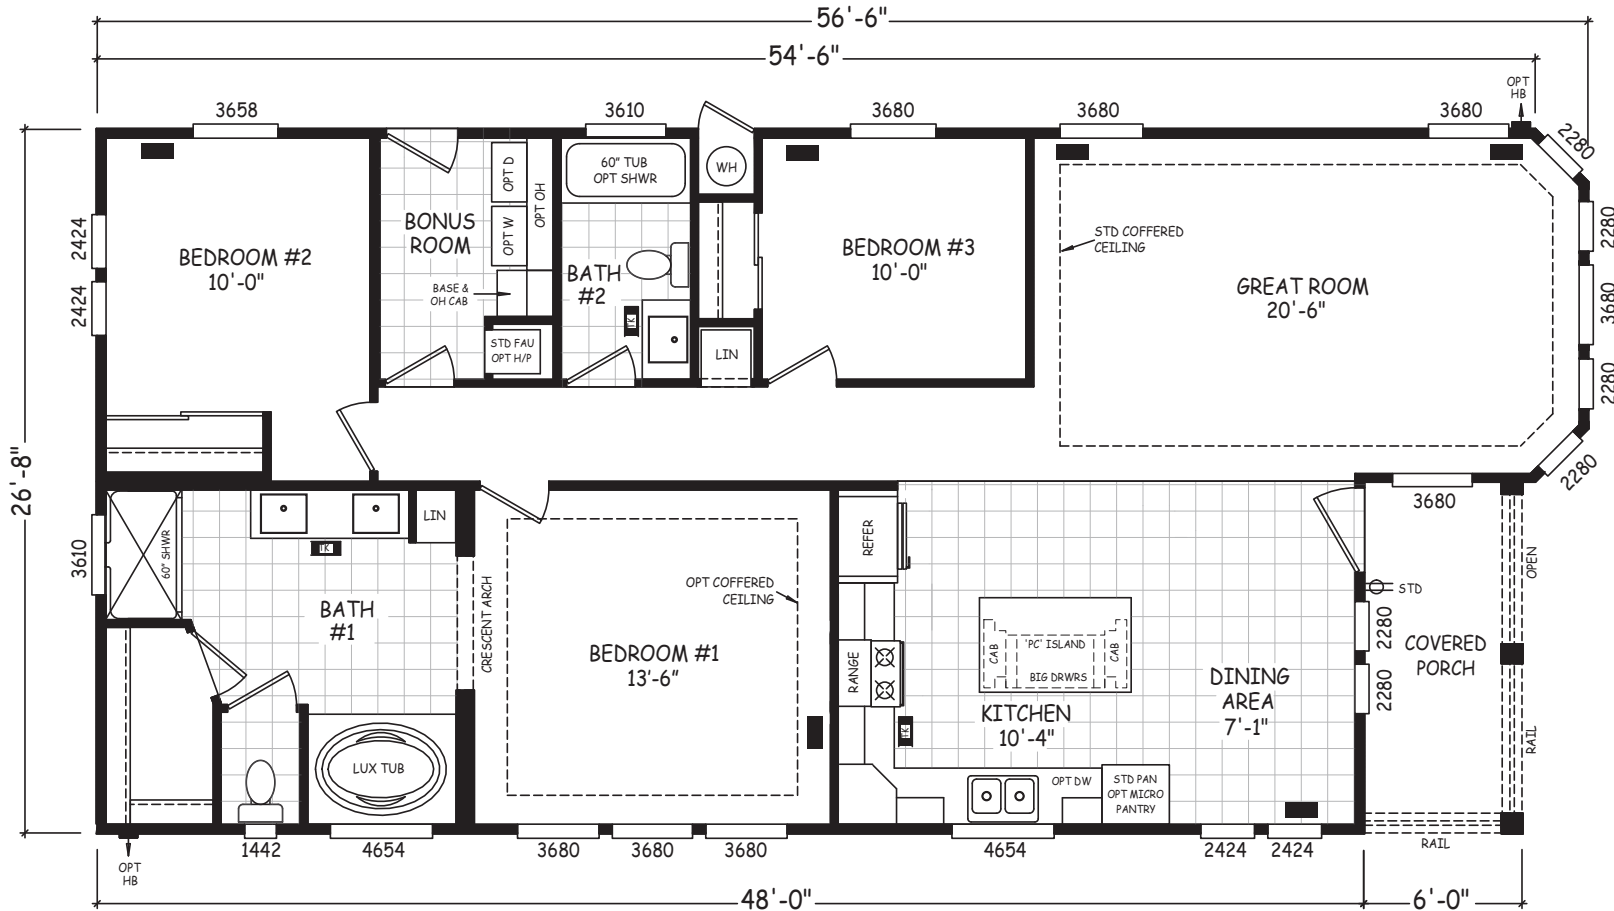

# Coen

Pacifica Series

1,470 SQ. FT. (Approximate) 3 Bedroom, 2 Bath

Last Updated: 8-22-22

**THE HOME OUTLET**  
890 N. Arizona Ave.  
Chandler, AZ 85225

**TheHomeOutletAZ.com | 1-800-965-5401**

**IMPORTANT:** Alta Cima Corp reserves the right to modify, cancel or substitute products or features of this event at any time without prior notice or obligation. Pictures and other promotional materials are representative and may depict or contain floor plans, square footages, elevations, options, upgrades, extra design features, decorations, floor coverings, specialty light fixtures, custom paint and wall coverings, window treatments, landscaping, sound and alarm systems, furnishings, appliances, and other designer/decorator features and amenities that are not included as part of the home and/or may not be available at all locations. Home, pricing and community information is subject to change, and homes to prior sale, at any time without notice or obligation. ©2020 Alta Cima Corp. All rights reserved.