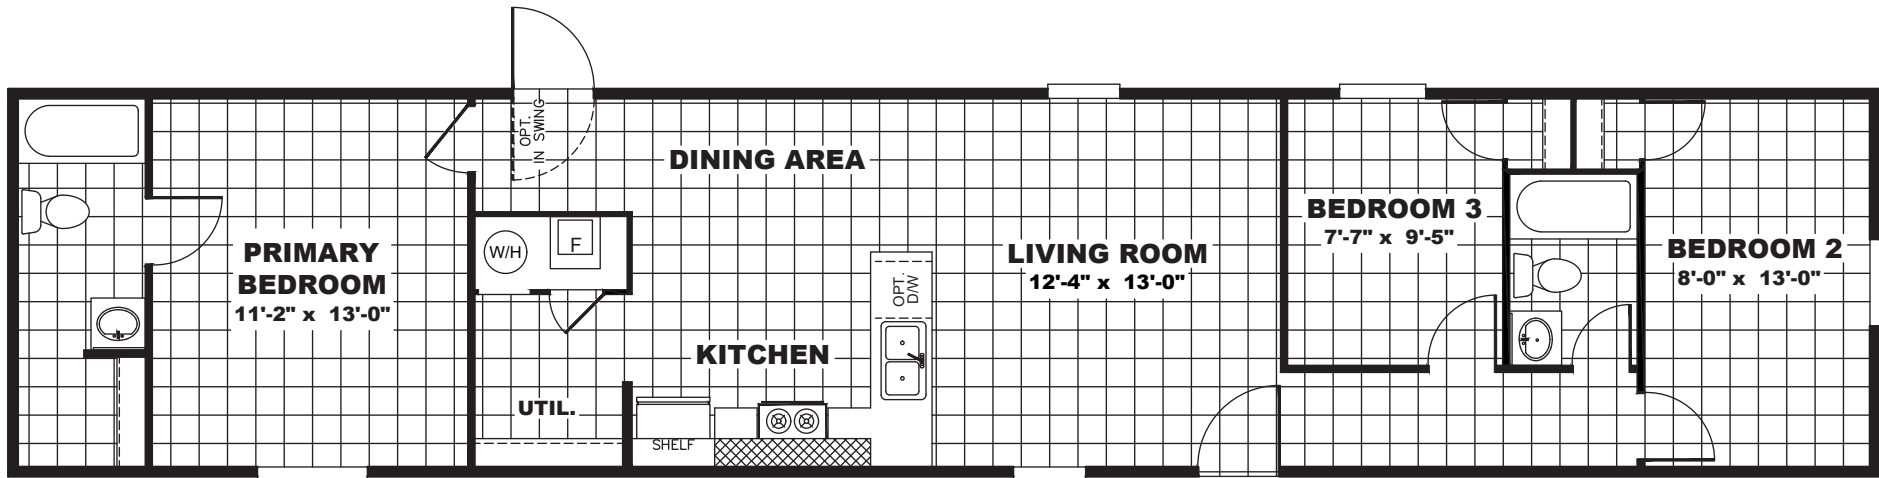

Colvin

TRU Homes Series - Single Section

902 SQ. FT. (Approximate) 3 Bedroom, 2 Bath

Last Updated: 12-10-21

1 4' x 66' Elation

THE HOME OUTLET
890 N. Arizona Ave.
Chandler, AZ 85225

TheHomeOutletAZ.com | 1-800-965-5401