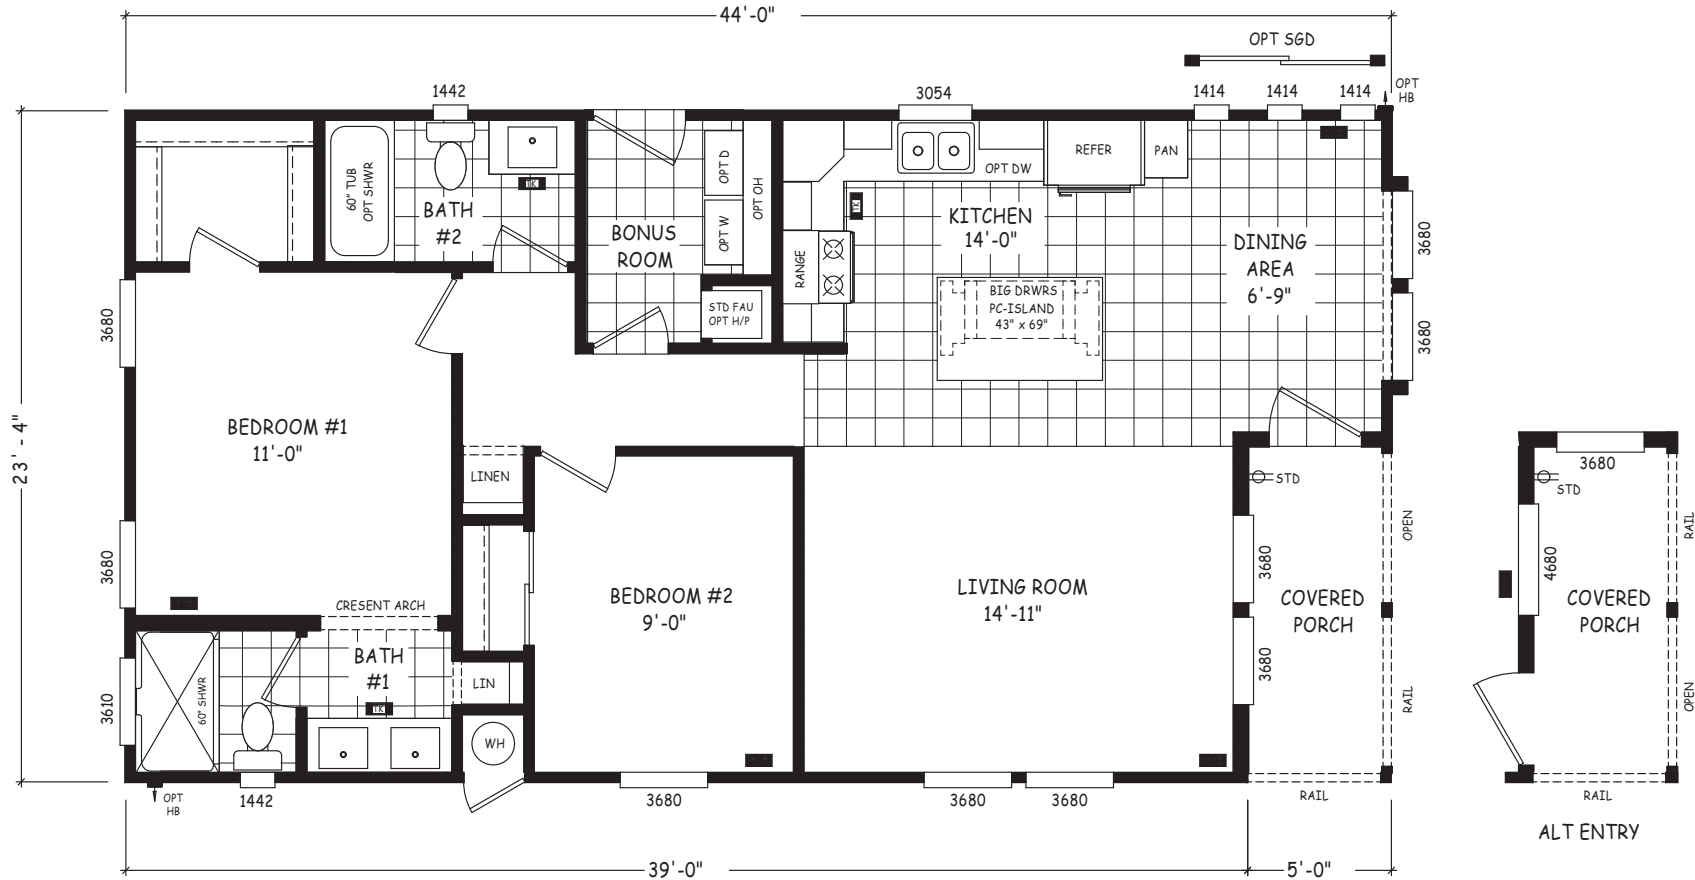

Comanche

Pinnacle Series

1,027 SQ. FT. (Approximate) 2 Bedroom, 2 Bath

Last Updated: 8-22-22

THE HOME OUTLET
 890 N. Arizona Ave.
 Chandler, AZ 85225

TheHomeOutletAZ.com | 1-800-965-5401

IMPORTANT: Alta Cima Corp reserves the right to modify, cancel or substitute products or features of this event at any time without prior notice or obligation. Pictures and other promotional materials are representative and may depict or contain floor plans, square footages, elevations, options, upgrades, extra design features, decorations, floor coverings, specialty light fixtures, custom paint and wall coverings, window treatments, landscaping, sound and alarm systems, furnishings, appliances, and other designer/decorator features and amenities that are not included as part of the home and/or may not be available at all locations. Home, pricing and community information is subject to change, and homes to prior sale, at any time without notice or obligation. ©2020 Alta Cima Corp. All rights reserved.