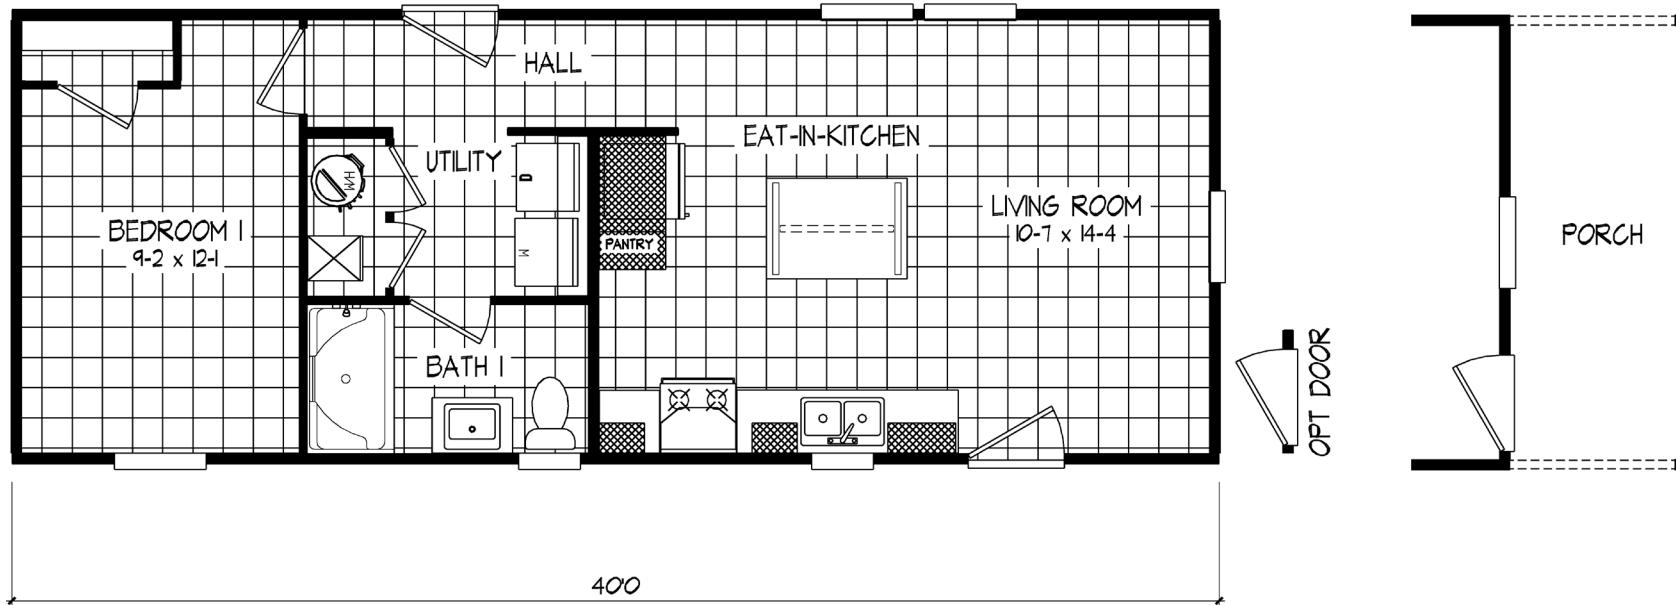

Conover

Tempo Series - Single Section

600 SQ. FT. (Approximate) 1 Bedroom, 1 Bath

Last Updated: 2-24-25

OPT 6' PORCH

THE HOME OUTLET
890 N. Arizona Ave.
Chandler, AZ 85225

TheHomeOutletAZ.com | 1-800-965-5401