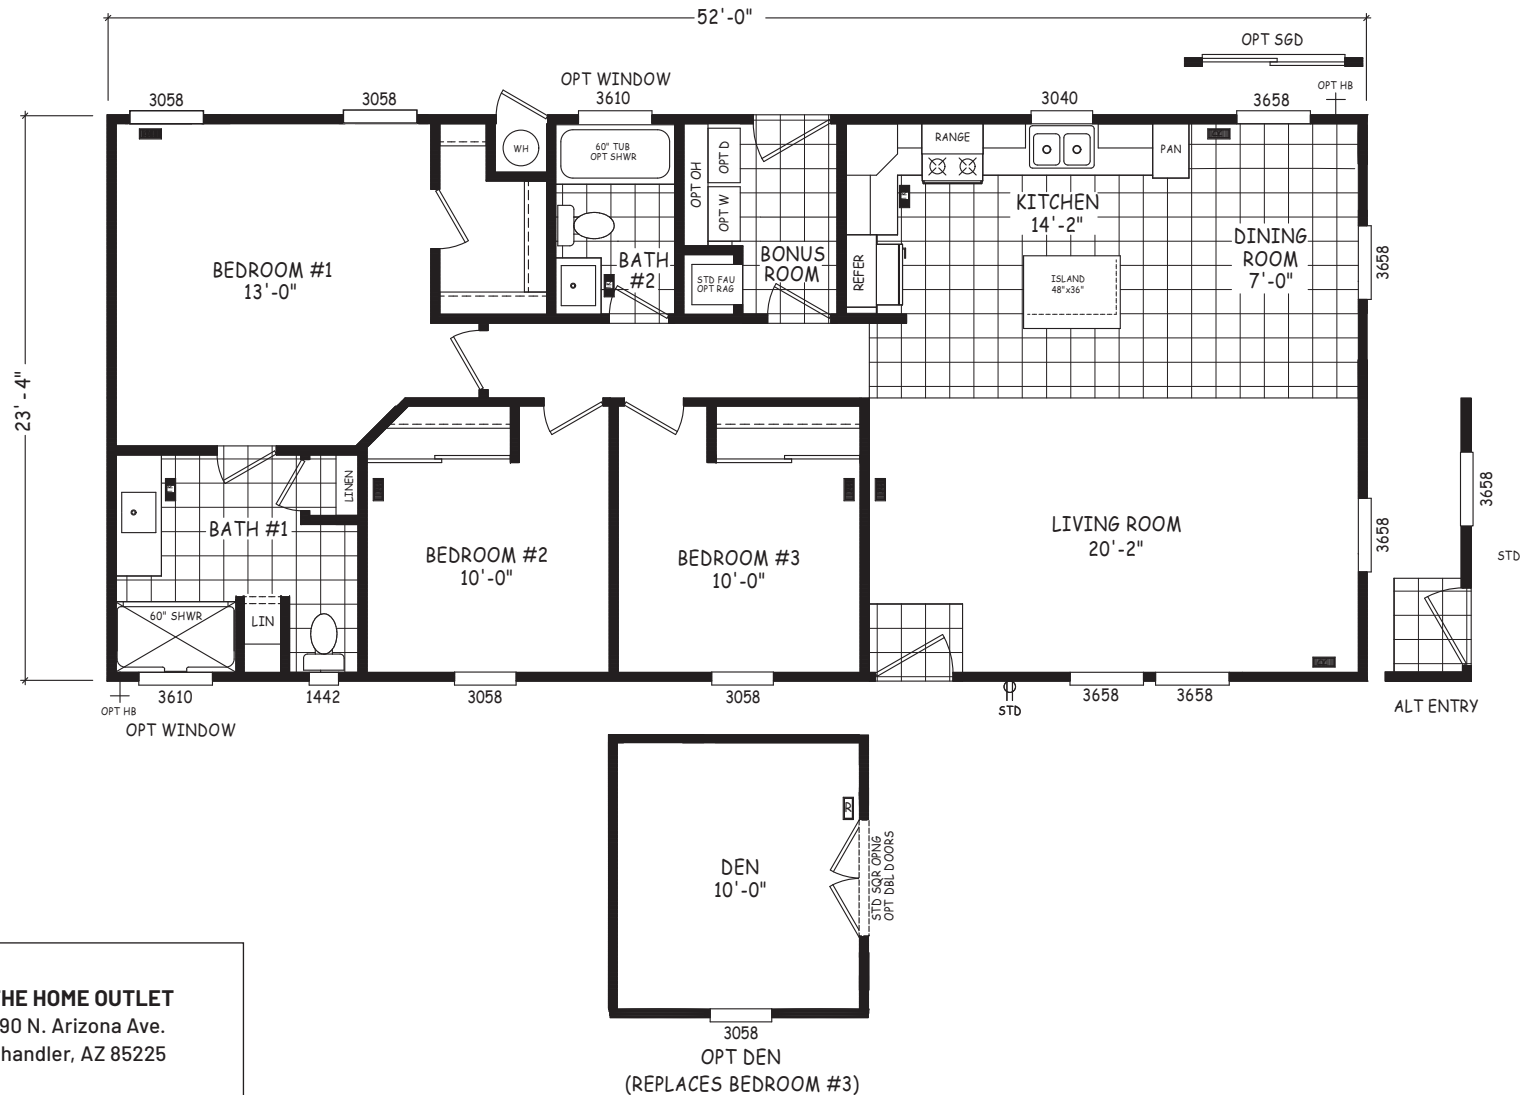

Curlew

Edge Series

1,214 SQ. FT. (Approximate) 3 Bedroom, 2 Bath

Last Updated: 5-8-24

THE HOME OUTLET
890 N. Arizona Ave.
Chandler, AZ 85225

TheHomeOutletAZ.com | 1-800-965-5401

IMPORTANT: Alta Cima Corp reserves the right to modify, cancel or substitute products or features of this event at any time without prior notice or obligation. Pictures and other promotional materials are representative and may depict or contain floor plans, square footages, elevations, options, upgrades, extra design features, decorations, floor coverings, specialty light fixtures, custom paint and wall coverings, window treatments, landscaping, sound and alarm systems, furnishings, appliances, and other designer/decorator features and amenities that are not included as part of the home and/or may not be available at all locations. Home, pricing and community information is subject to change, and homes to prior sale, at any time without notice or obligation. ©2020 Alta Cima Corp. All rights reserved.