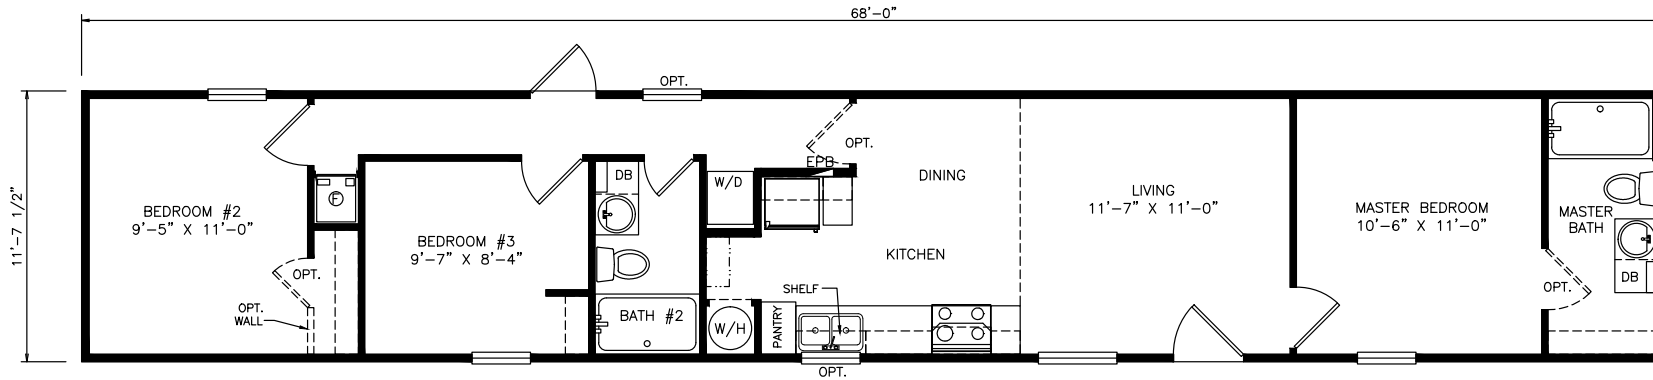

Custer

Select Series - Single Section

795 SQ. FT. (Approximate) 3 Bedrooms, 2 Baths

Last Updated: 6-18-21

OPTIONAL

OPT. DISHWASHER CONFIGURATION

OPT. MASTER BATH SHOWER CONFIGURATION

THE HOME OUTLET
890 N. Arizona Ave.
Chandler, AZ 85225