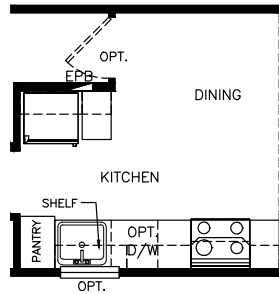

Custer

Select Series - Single Section

795 SQ. FT. (Approximate) 3 Bedrooms, 2 Baths

Last Updated: 6-18-21

OPTIONAL

OPT. DISHWASHER CONFIGURATION

OPT. MASTER BATH SHOWER CONFIGURATION

THE HOME OUTLET
890 N. Arizona Ave.
Chandler, AZ 85225