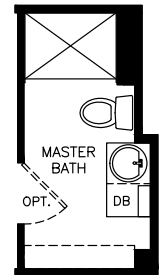

Custer

Select Series - Single Section

795 SQ. FT. (Approximate) 3 Bedrooms, 2 Baths

Last Updated: 6-18-21

OPTIONAL

OPT. DISHWASHER CONFIGURATION

OPT. MASTER BATH SHOWER CONFIGURATION

THE HOME OUTLET
890 N. Arizona Ave.
Chandler, AZ 85225