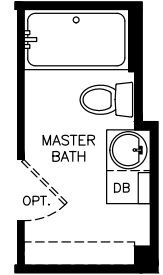

Custer

Select Series - Single Section

795 SQ. FT. (Approximate) 3 Bedrooms, 2 Baths

Last Updated: 6-18-21

OPTIONAL

OPT. DISHWASHER CONFIGURATION

OPT. MASTER BATH SHOWER CONFIGURATION

THE HOME OUTLET
890 N. Arizona Ave.
Chandler, AZ 85225