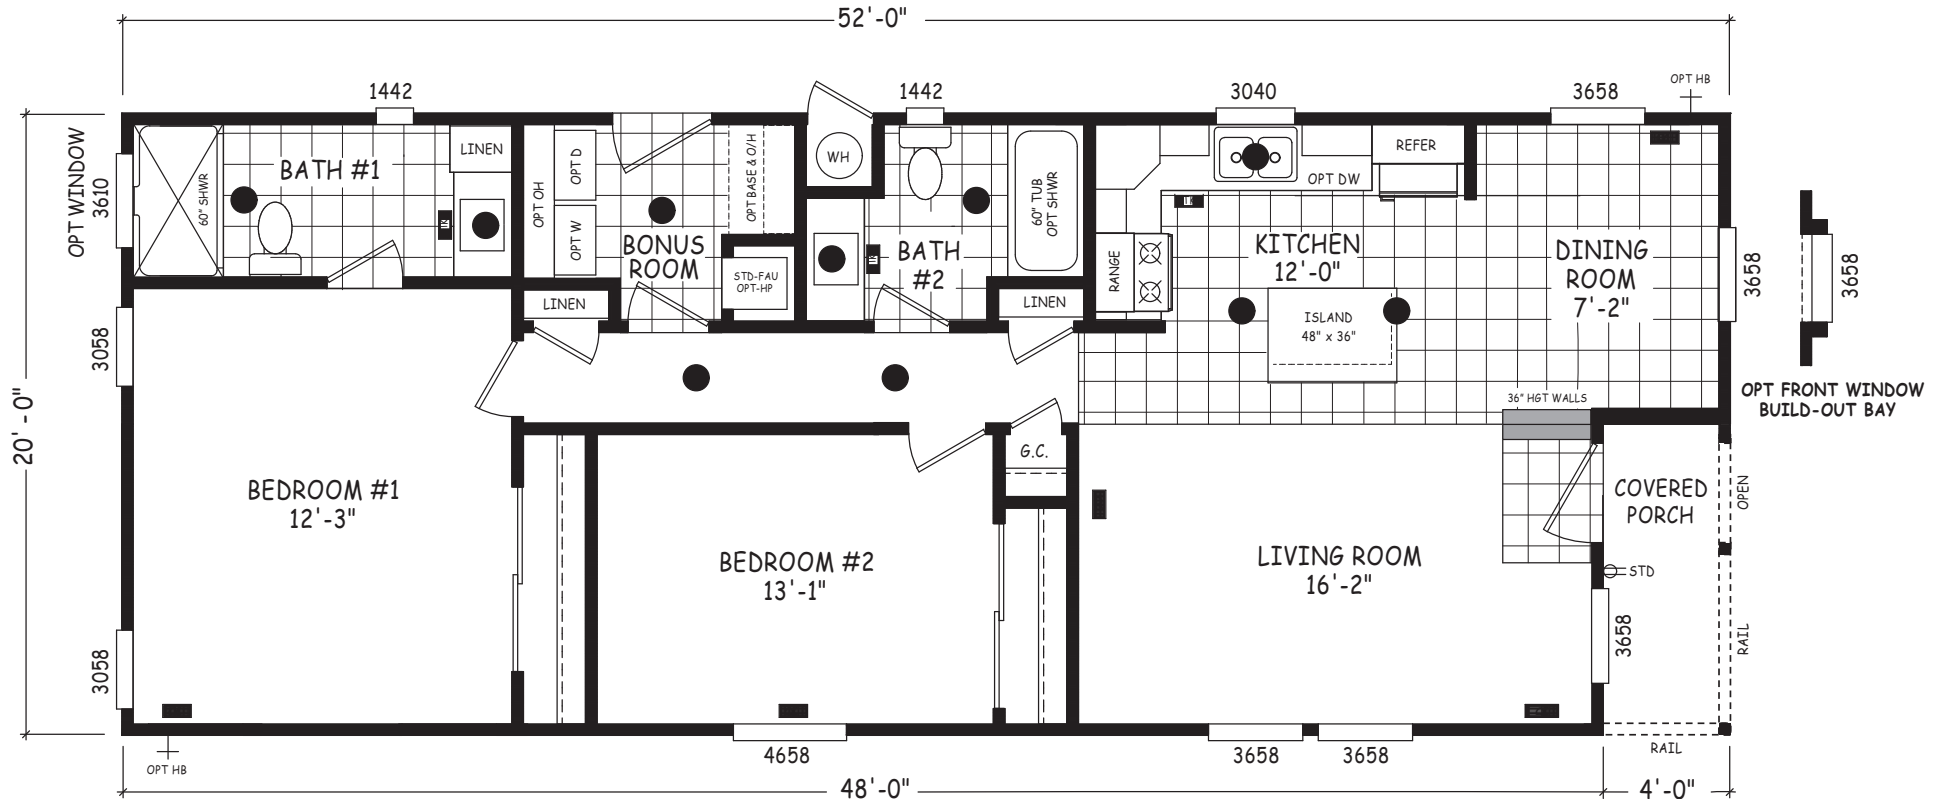

Darlene

Edge Series

1,040 SQ. FT. (Approximate) 2 Bedroom, 2 Bath

Last Updated: 5-8-24

THE HOME OUTLET
890 N. Arizona Ave.
Chandler, AZ 85225

TheHomeOutletAZ.com | 1-800-965-5401

IMPORTANT: Alta Cima Corp reserves the right to modify, cancel or substitute products or features of this event at any time without prior notice or obligation. Pictures and other promotional materials are representative and may depict or contain floor plans, square footages, elevations, options, upgrades, extra design features, decorations, floor coverings, specialty light fixtures, custom paint and wall coverings, window treatments, landscaping, sound and alarm systems, furnishings, appliances, and other designer/decorator features and amenities that are not included as part of the home and/or may not be available at all locations. Home, pricing and community information is subject to change, and homes to prior sale, at any time without notice or obligation. ©2020 Alta Cima Corp. All rights reserved.