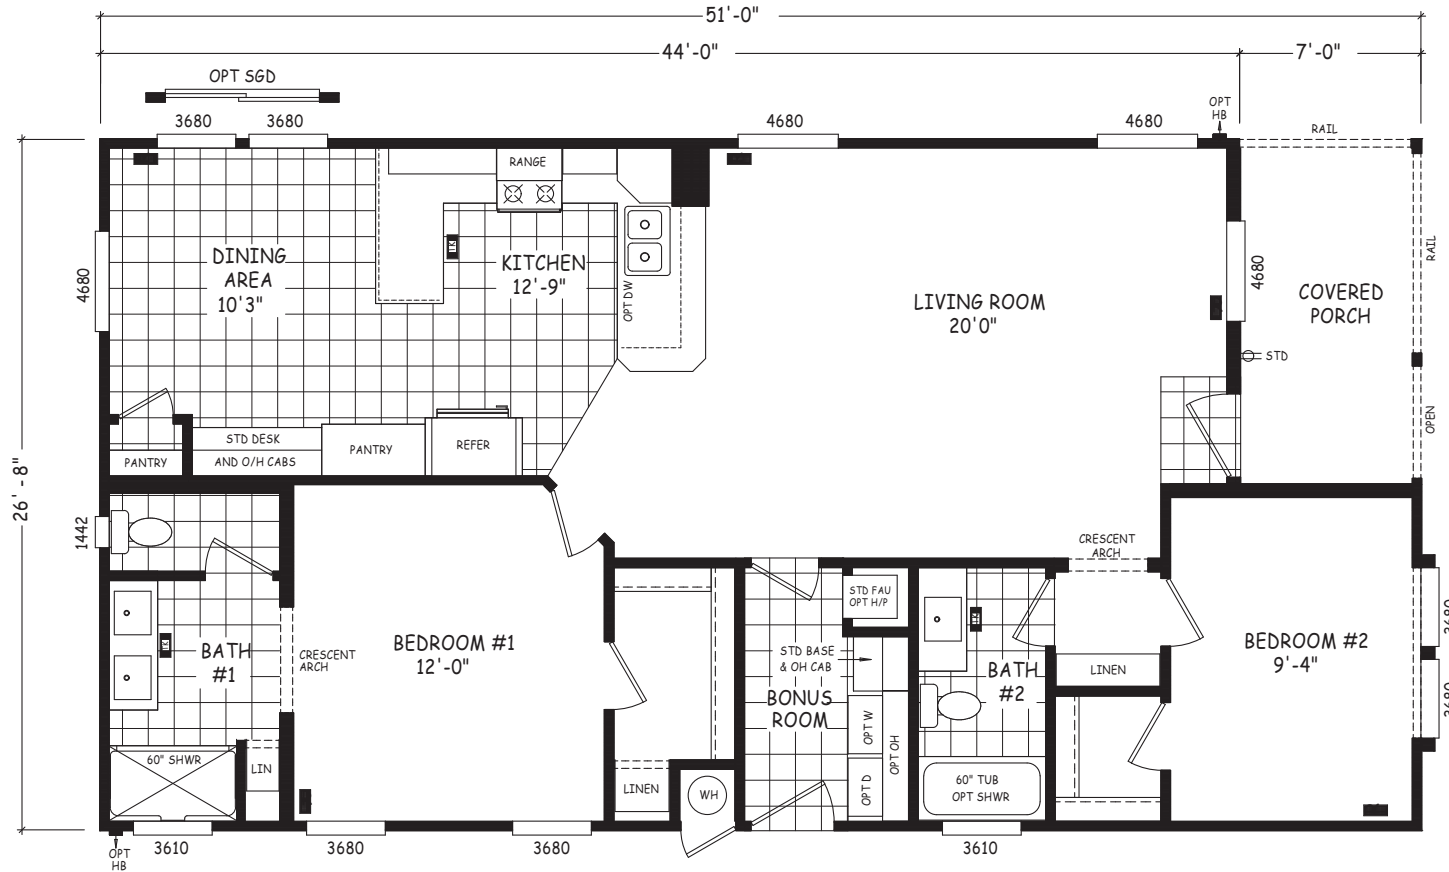

# Diamond Spur

Pinnacle Series

1,360 SQ. FT. (Approximate) 2 Bedroom, 2 Bath

Last Updated: 8-22-22

**THE HOME OUTLET**  
890 N. Arizona Ave.  
Chandler, AZ 85225

**TheHomeOutletAZ.com | 1-800-965-5401**

**IMPORTANT:** Alta Cima Corp reserves the right to modify, cancel or substitute products or features of this event at any time without prior notice or obligation. Pictures and other promotional materials are representative and may depict or contain floor plans, square footages, elevations, options, upgrades, extra design features, decorations, floor coverings, specialty light fixtures, custom paint and wall coverings, window treatments, landscaping, sound and alarm systems, furnishings, appliances, and other designer/decorator features and amenities that are not included as part of the home and/or may not be available at all locations. Home, pricing and community information is subject to change, and homes to prior sale, at any time without notice or obligation. ©2020 Alta Cima Corp. All rights reserved.