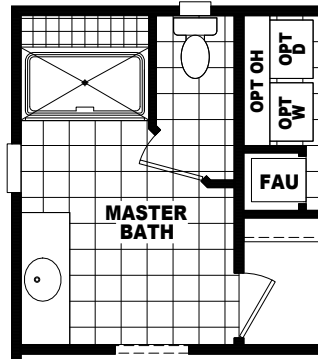

Drake

Mountain Ridge Series

3 Bedrooms, 2 Baths
Approx. 1,386 Sq. Ft.

Last Updated: 1-9-2020

OPTIONAL 60" CERAMIC TILE SHOWER WITH 15" DEEP BENCH SEAT

The Home Outlet • Tucson
890 North Arizona Avenue
Chandler, Arizona 85225