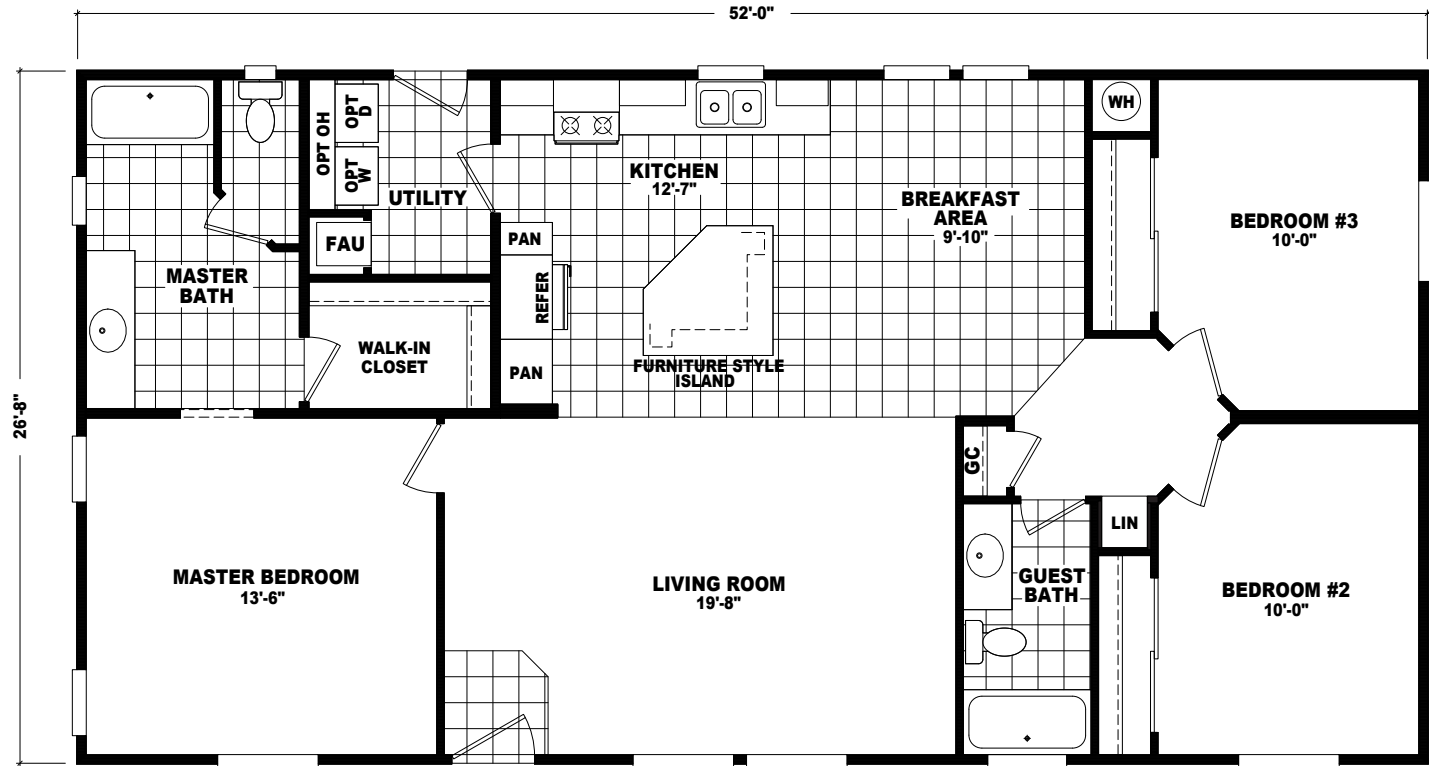

Drake

Mountain Ridge Series

3 Bedrooms, 2 Baths
Approx. 1,386 Sq. Ft.

Last Updated: 1-9-2020

OPTIONAL 60" CERAMIC TILE SHOWER WITH 15" DEEP BENCH SEAT

The Home Outlet • Tucson
890 North Arizona Avenue
Chandler, Arizona 85225