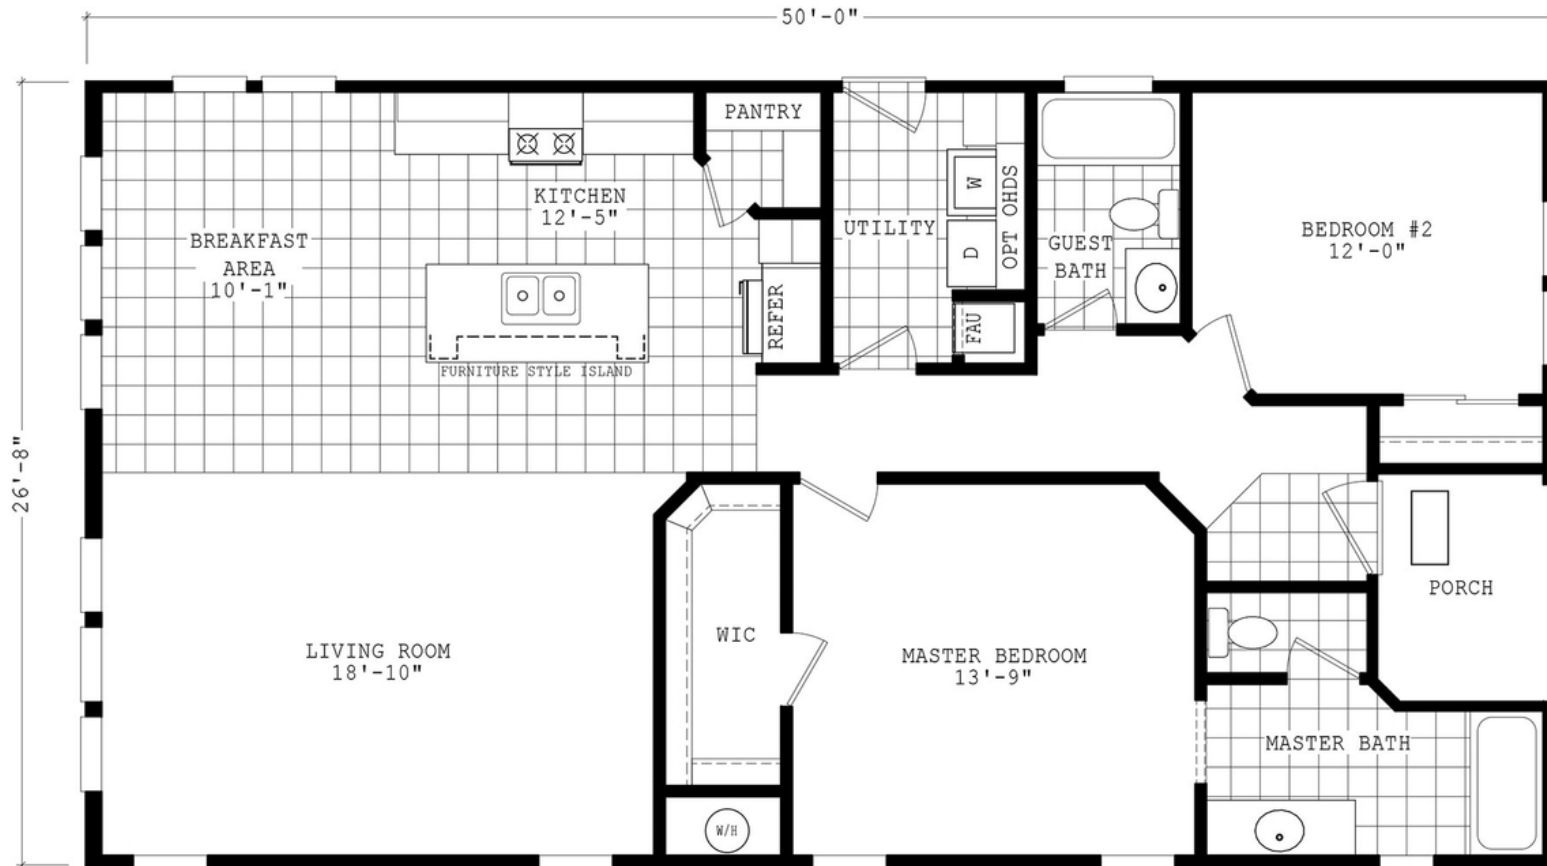

Ehrenberg

Durango Porch Series

1,333 SQ. FT. (Approximate) 2 Bedroom, 2 Bath

Last Updated: 3-29-22

THE HOME OUTLET
890 N. Arizona Ave.
Chandler, AZ 85225

TheHomeOutletAZ.com | 1-800-965-5401

IMPORTANT: Alta Cima Corp reserves the right to modify, cancel or substitute products or features of this event at any time without prior notice or obligation. Pictures and other promotional materials are representative and may depict or contain floor plans, square footages, elevations, options, upgrades, extra design features, decorations, floor coverings, specialty light fixtures, custom paint and wall coverings, window treatments, landscaping, sound and alarm systems, furnishings, appliances, and other designer/decorator features and amenities that are not included as part of the home and/or may not be available at all locations. Home, pricing and community information is subject to change, and homes to prior sale, at any time without notice or obligation. ©2020 Alta Cima Corp. All rights reserved.