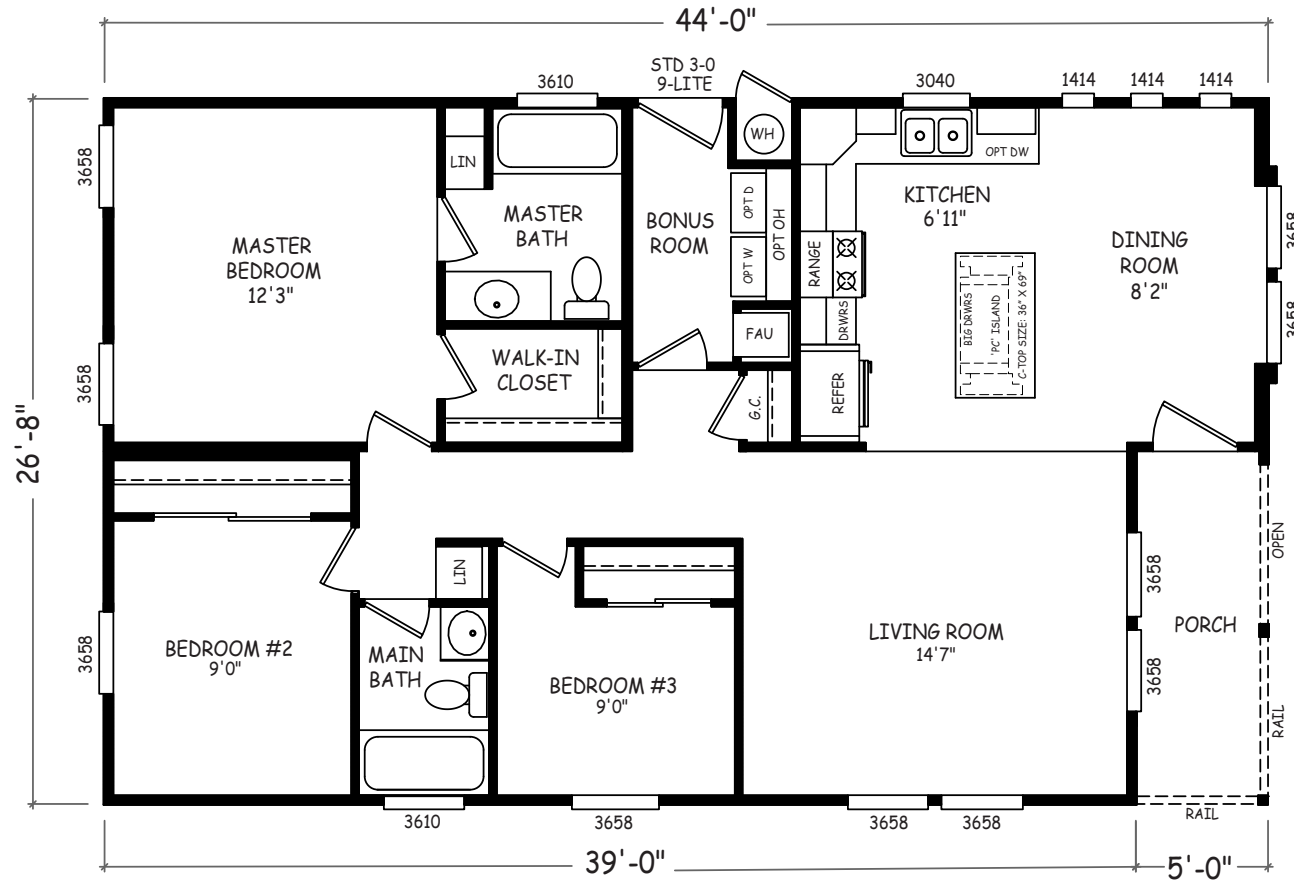

Elkwater

Sedona Ridge Classic Series

1,173 SQ. FT. (Approximate) 3 Bedroom, 2 Bath

Last Updated: 2-2-23

THE HOME OUTLET
890 N. Arizona Ave.
Chandler, AZ 85225

TheHomeOutletAZ.com | 1-800-965-5401

IMPORTANT: Alta Cima Corp reserves the right to modify, cancel or substitute products or features of this event at any time without prior notice or obligation. Pictures and other promotional materials are representative and may depict or contain floor plans, square footages, elevations, options, upgrades, extra design features, decorations, floor coverings, specialty light fixtures, custom paint and wall coverings, window treatments, landscaping, sound and alarm systems, furnishings, appliances, and other designer/decorator features and amenities that are not included as part of the home and/or may not be available at all locations. Home, pricing and community information is subject to change, and homes to prior sale, at any time without notice or obligation. ©2020 Alta Cima Corp. All rights reserved.