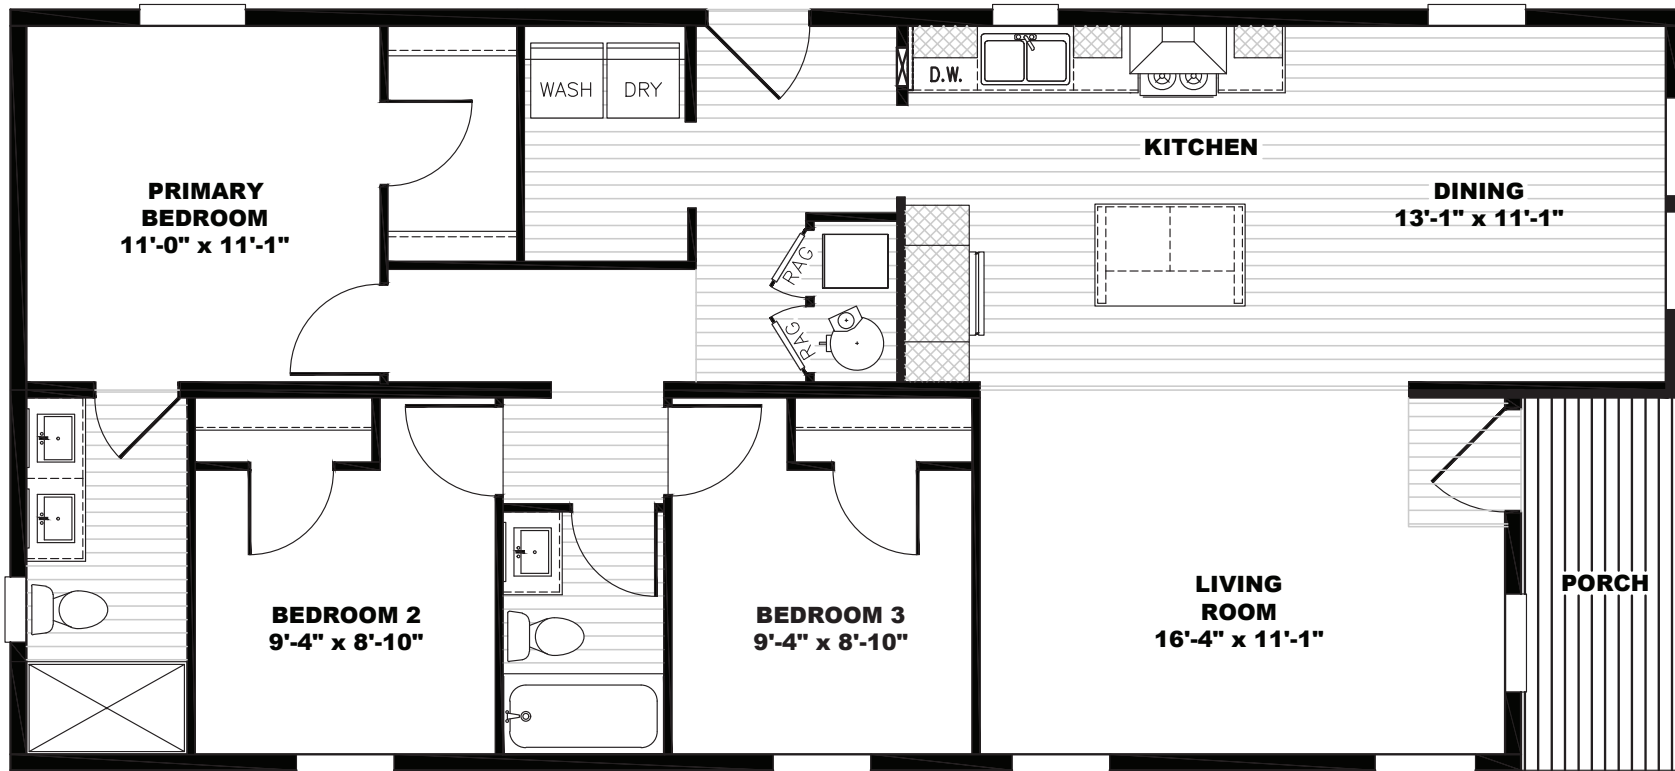

# Elworth

Tempo Porch Series - Multi Section

1,231 SQ. FT. (Approximate) 3 Bedroom, 2 Bath

Last Updated: 8-10-23

**THE HOME OUTLET**  
890 N. Arizona Ave.  
Chandler, AZ 85225

**TheHomeOutletAZ.com | 1-800-965-5401**