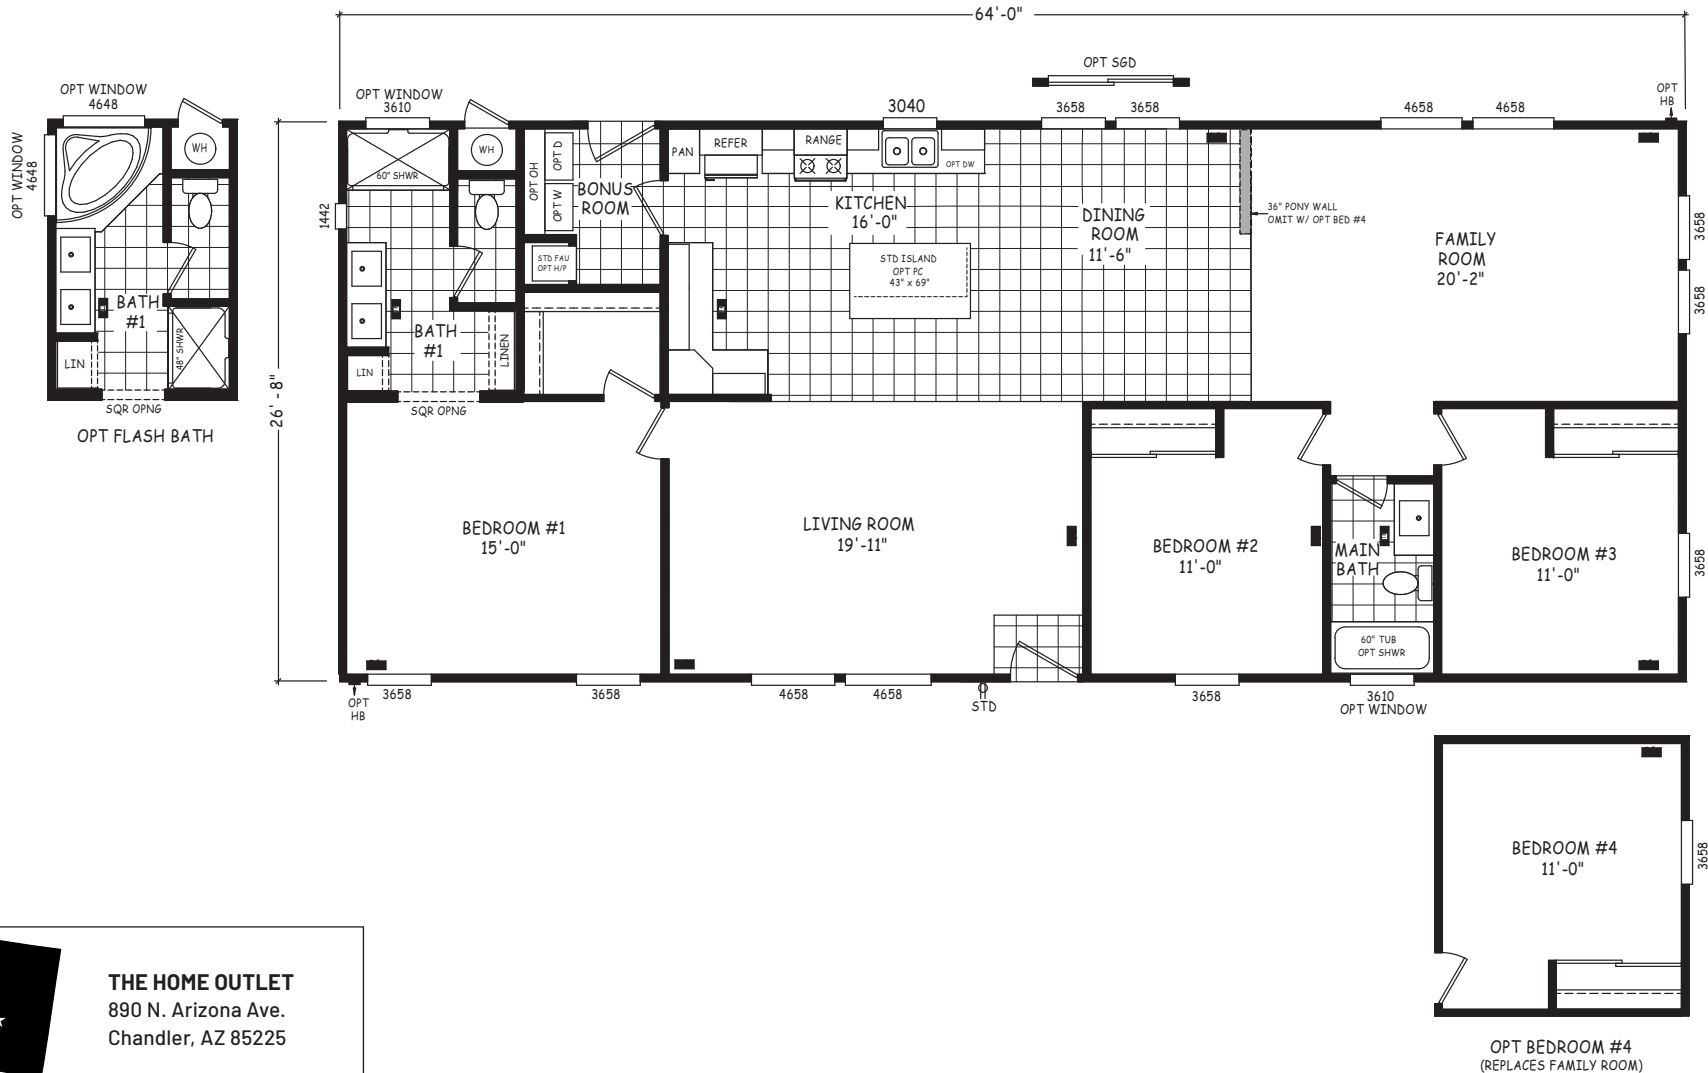

Gatlin

Edge Series

1,707 SQ. FT. (Approximate) 3 Bedroom, 2 Bath

Last Updated: 8-22-22

THE HOME OUTLET
890 N. Arizona Ave.
Chandler, AZ 85225

TheHomeOutletAZ.com | 1-800-965-5401

IMPORTANT: Alta Cima Corp reserves the right to modify, cancel or substitute products or features of this event at any time without prior notice or obligation. Pictures and other promotional materials are representative and may depict or contain floor plans, square footages, elevations, options, upgrades, extra design features, decorations, floor coverings, specialty light fixtures, custom paint and wall coverings, window treatments, landscaping, sound and alarm systems, furnishings, appliances, and other designer/decorator features and amenities that are not included as part of the home and/or may not be available at all locations. Home, pricing and community information is subject to change, and homes to prior sale, at any time without notice or obligation. ©2020 Alta Cima Corp. All rights reserved.