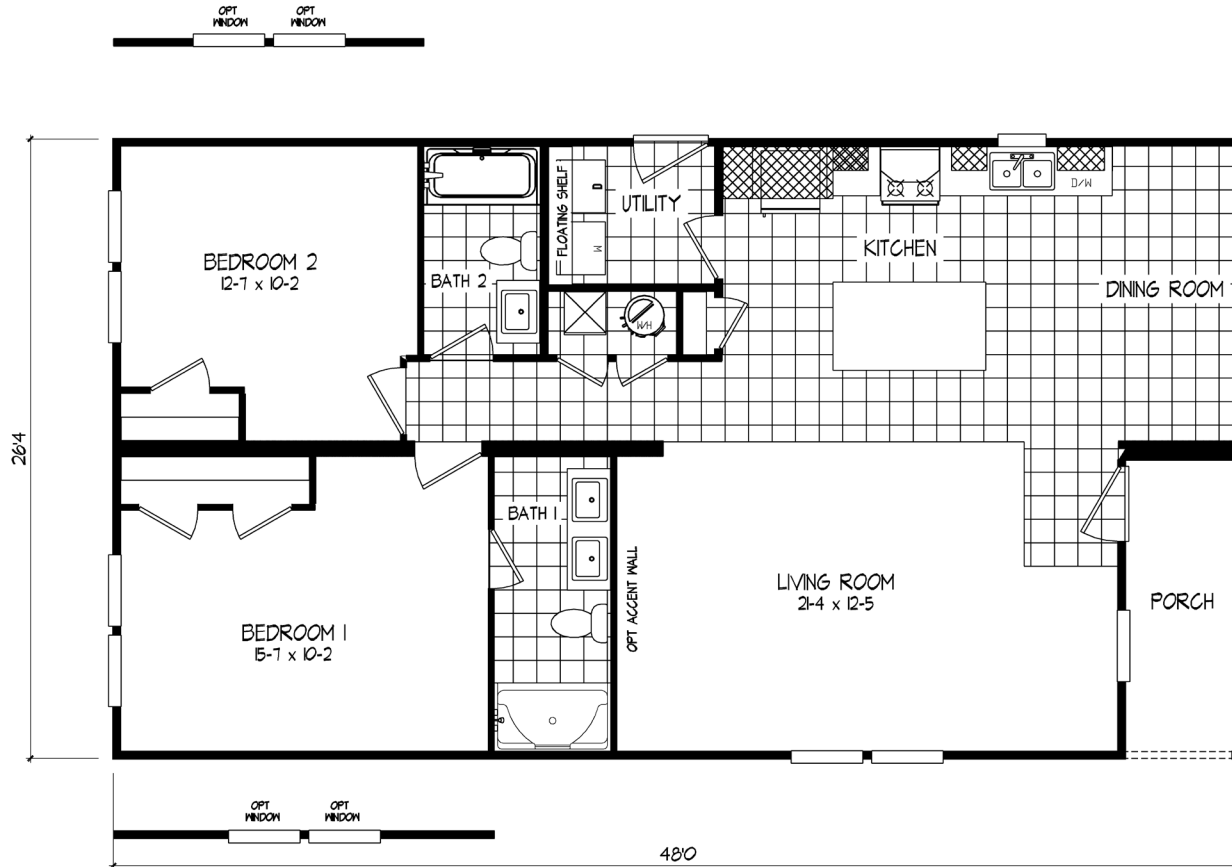

# Gerbing

Tempo Porch Series - Multi Section

1198 SQ. FT. (Approximate) 2 Bedroom, 2 Bath

Last Updated: 2-25-25

**THE HOME OUTLET**  
890 N. Arizona Ave.  
Chandler, AZ 85225

**TheHomeOutletAZ.com | 1-800-965-5401**