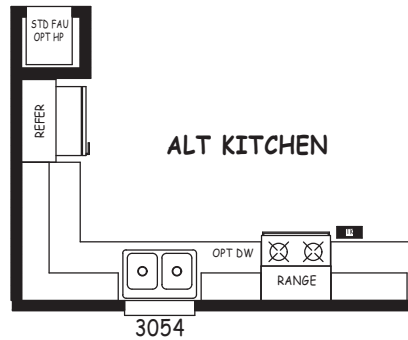

Glendive

Encore Single Wide Series

864 SQ. FT. (Approximate) 3 Bedroom, 2 Bath

Last Updated: 12-8-22

THE HOME OUTLET
890 N. Arizona Ave.
Chandler, AZ 85225

TheHomeOutletAZ.com | 1-800-965-5401

IMPORTANT: Alta Cima Corp reserves the right to modify, cancel or substitute products or features of this event at any time without prior notice or obligation. Pictures and other promotional materials are representative and may depict or contain floor plans, square footages, elevations, options, upgrades, extra design features, decorations, floor coverings, specialty light fixtures, custom paint and wall coverings, window treatments, landscaping, sound and alarm systems, furnishings, appliances, and other designer/decorator features and amenities that are not included as part of the home and/or may not be available at all locations. Home, pricing and community information is subject to change, and homes to prior sale, at any time without notice or obligation. ©2020 Alta Cima Corp. All rights reserved.