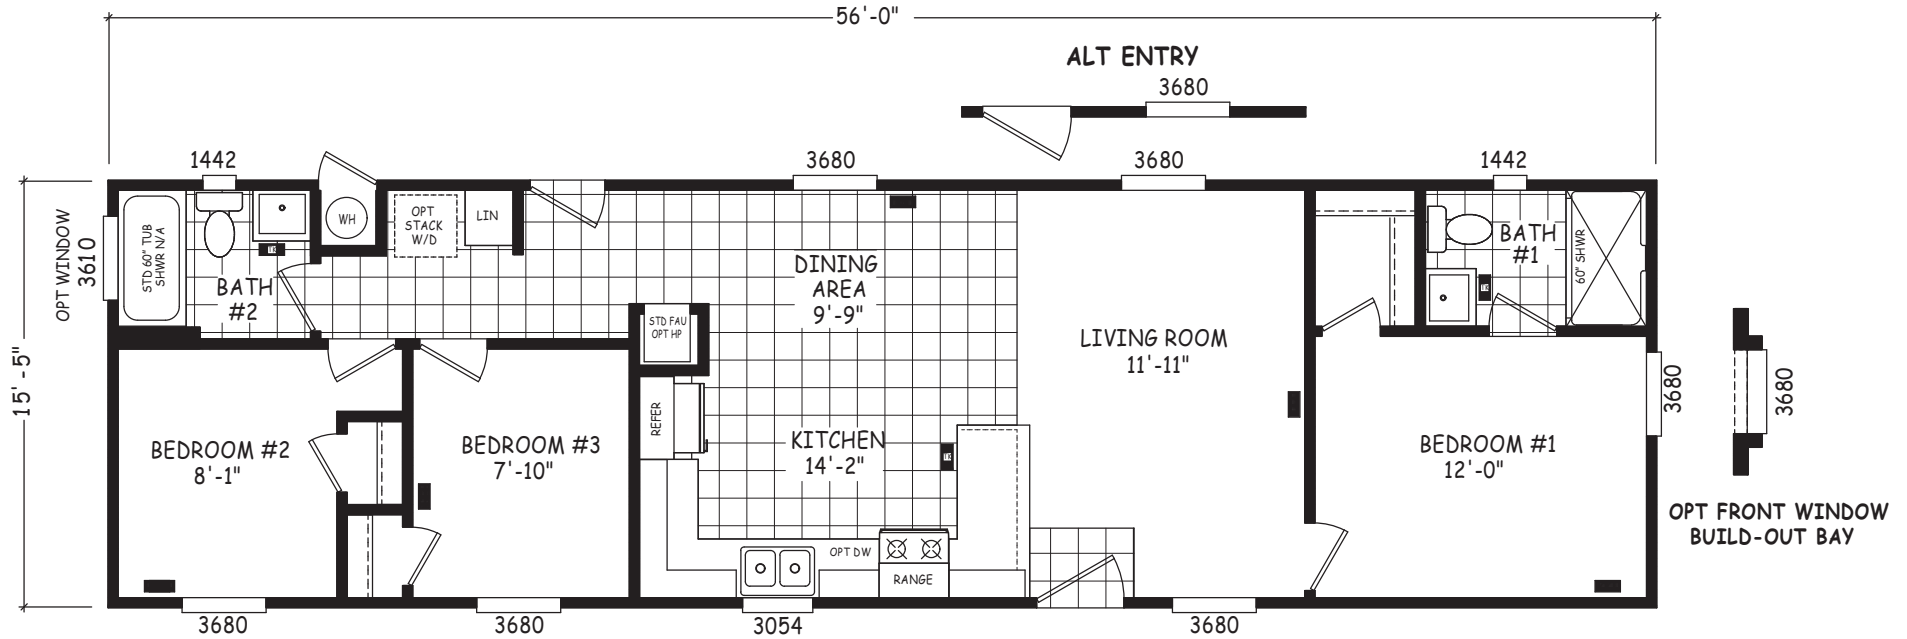

Glendive

Encore Single Wide Series

864 SQ. FT. (Approximate) 3 Bedroom, 2 Bath

Last Updated: 12-8-22

THE HOME OUTLET
890 N. Arizona Ave.
Chandler, AZ 85225

TheHomeOutletAZ.com | 1-800-965-5401

IMPORTANT: Alta Cima Corp reserves the right to modify, cancel or substitute products or features of this event at any time without prior notice or obligation. Pictures and other promotional materials are representative and may depict or contain floor plans, square footages, elevations, options, upgrades, extra design features, decorations, floor coverings, specialty light fixtures, custom paint and wall coverings, window treatments, landscaping, sound and alarm systems, furnishings, appliances, and other designer/decorator features and amenities that are not included as part of the home and/or may not be available at all locations. Home, pricing and community information is subject to change, and homes to prior sale, at any time without notice or obligation. ©2020 Alta Cima Corp. All rights reserved.