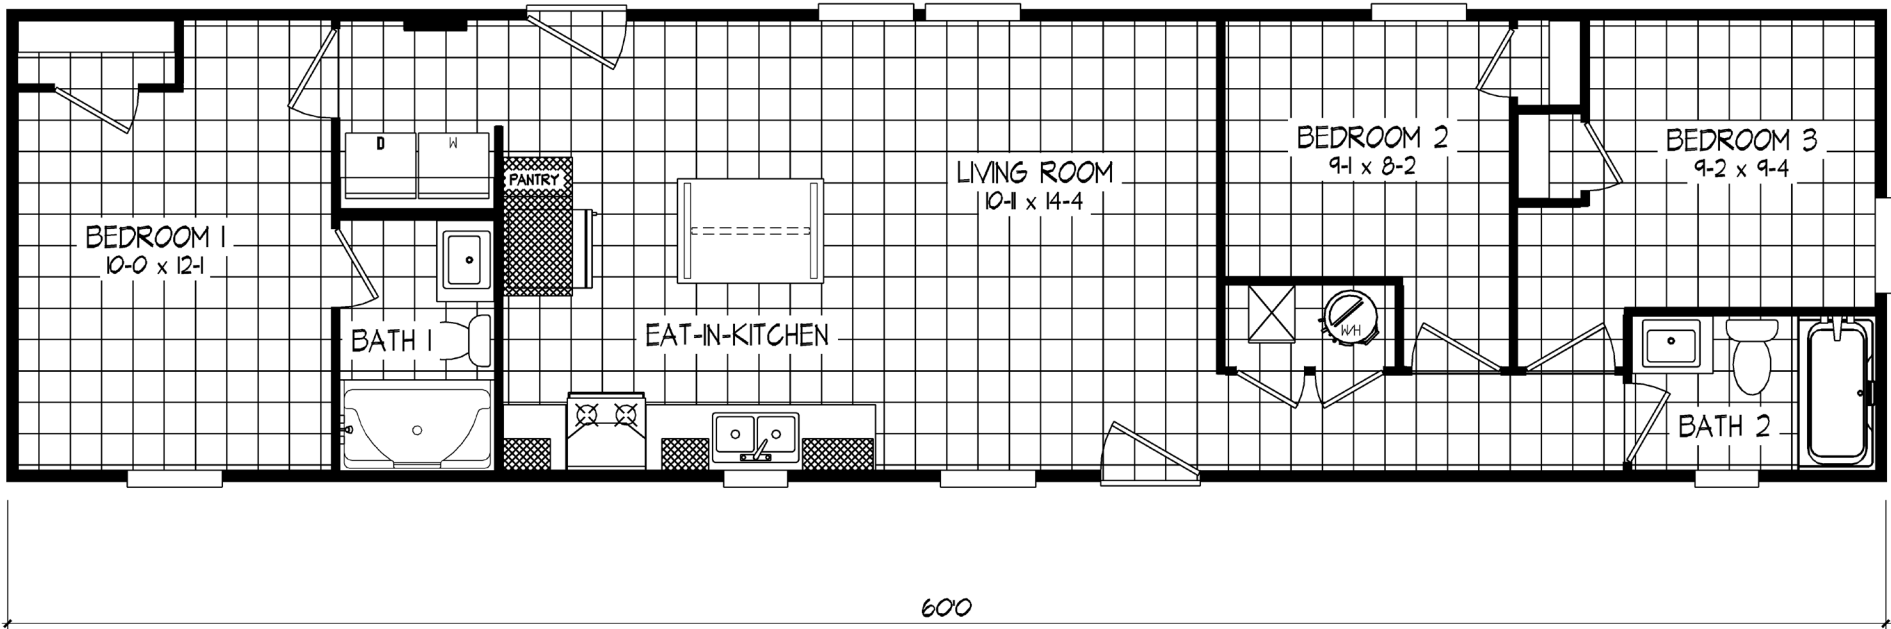

Goldsboro

Tempo Series - Single Section

900 SQ. FT. (Approximate) 3 Bedroom, 2 Bath

Last Updated: 2-24-25

THE HOME OUTLET
890 N. Arizona Ave.
Chandler, AZ 85225

TheHomeOutletAZ.com | 1-800-965-5401

IMPORTANT: Alta Cima Corp reserves the right to modify, cancel or substitute products or features of this event at any time without prior notice or obligation. Pictures and other promotional materials are representative and may depict or contain floor plans, square footages, elevations, options, upgrades, extra design features, decorations, floor coverings, specialty light fixtures, custom paint and wall coverings, window treatments, landscaping, sound and alarm systems, furnishings, appliances, and other designer/decorator features and amenities that are not included as part of the home and/or may not be available at all locations. Home, pricing and community information is subject to change, and homes to prior sale, at any time without notice or obligation. ©2020 Alta Cima Corp. All rights reserved.