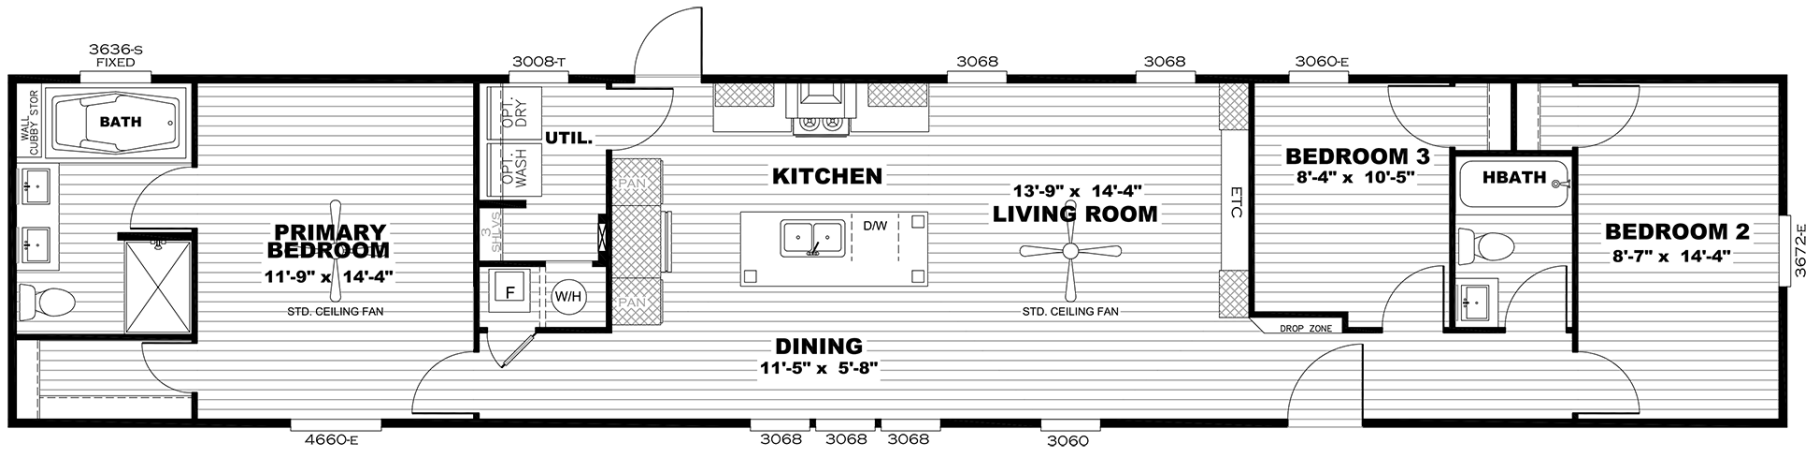

Grover

Resolution Series

1,216 SQ. FT. (Approximate) 3 Bedroom, 2 Bath

Last Updated: 3-23-22

THE HOME OUTLET
890 N. Arizona Ave.
Chandler, AZ 85225

TheHomeOutletAZ.com | 1-800-965-5401

IMPORTANT: Alta Cima Corp reserves the right to modify, cancel or substitute products or features of this event at any time without prior notice or obligation. Pictures and other promotional materials are representative and may depict or contain floor plans, square footages, elevations, options, upgrades, extra design features, decorations, floor coverings, specialty light fixtures, custom paint and wall coverings, window treatments, landscaping, sound and alarm systems, furnishings, appliances, and other designer/decorator features and amenities that are not included as part of the home and/or may not be available at all locations. Home, pricing and community information is subject to change, and homes to prior sale, at any time without notice or obligation. ©2020 Alta Cima Corp. All rights reserved.