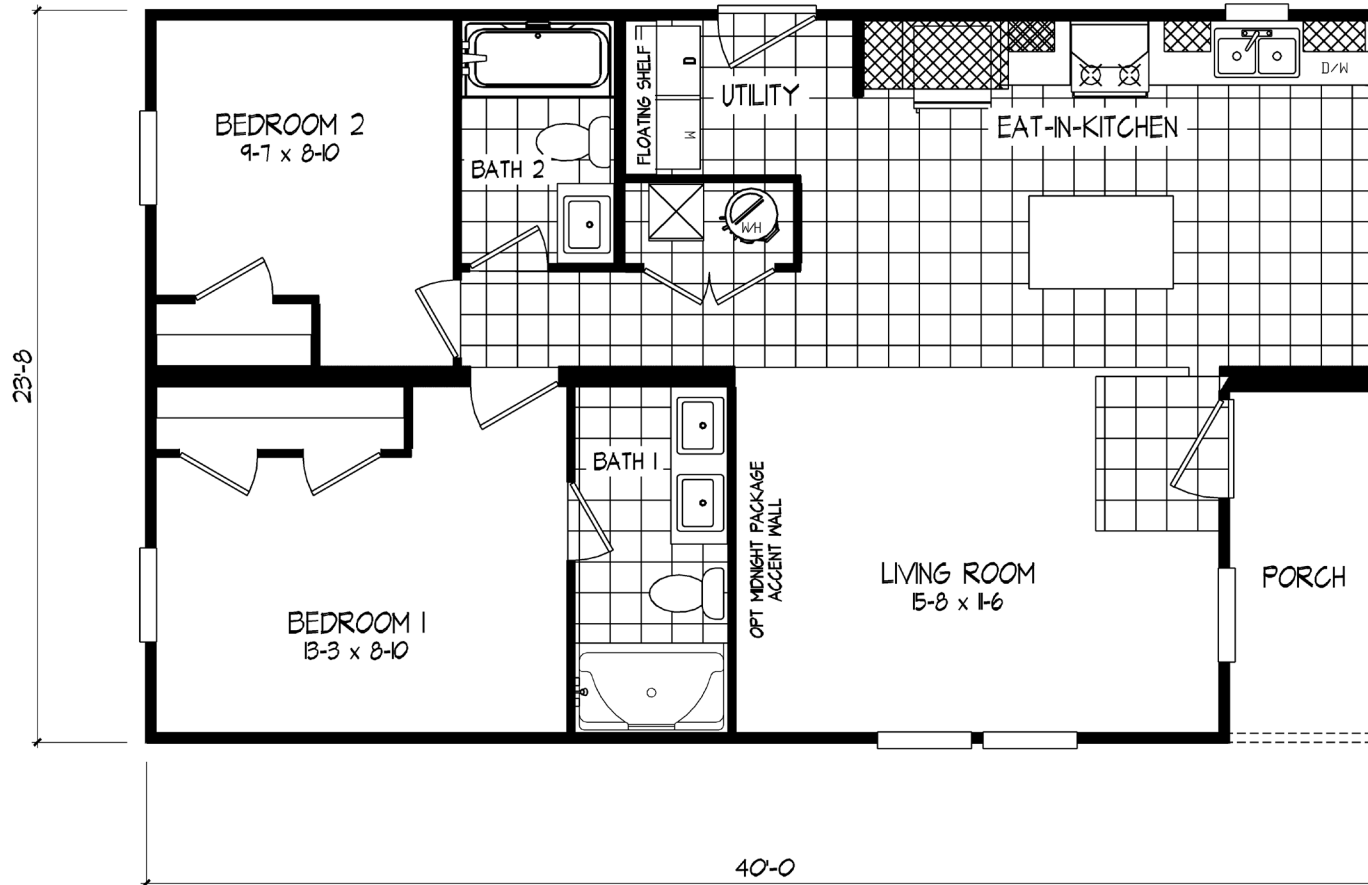

Hardee

Tempo Porch Series - Multi Section

888 SQ. FT. (Approximate) 2 Bedroom, 2 Bath

Last Updated: 2-25-25

THE HOME OUTLET
890 N. Arizona Ave.
Chandler, AZ 85225

TheHomeOutletAZ.com | 1-800-965-5401

IMPORTANT: Alta Cima Corp reserves the right to modify, cancel or substitute products or features of this event at any time without prior notice or obligation. Pictures and other promotional materials are representative and may depict or contain floor plans, square footages, elevations, options, upgrades, extra design features, decorations, floor coverings, specialty light fixtures, custom paint and wall coverings, window treatments, landscaping, sound and alarm systems, furnishings, appliances, and other designer/decorator features and amenities that are not included as part of the home and/or may not be available at all locations. Home, pricing and community information is subject to change, and homes to prior sale, at any time without notice or obligation. ©2020 Alta Cima Corp. All rights reserved.